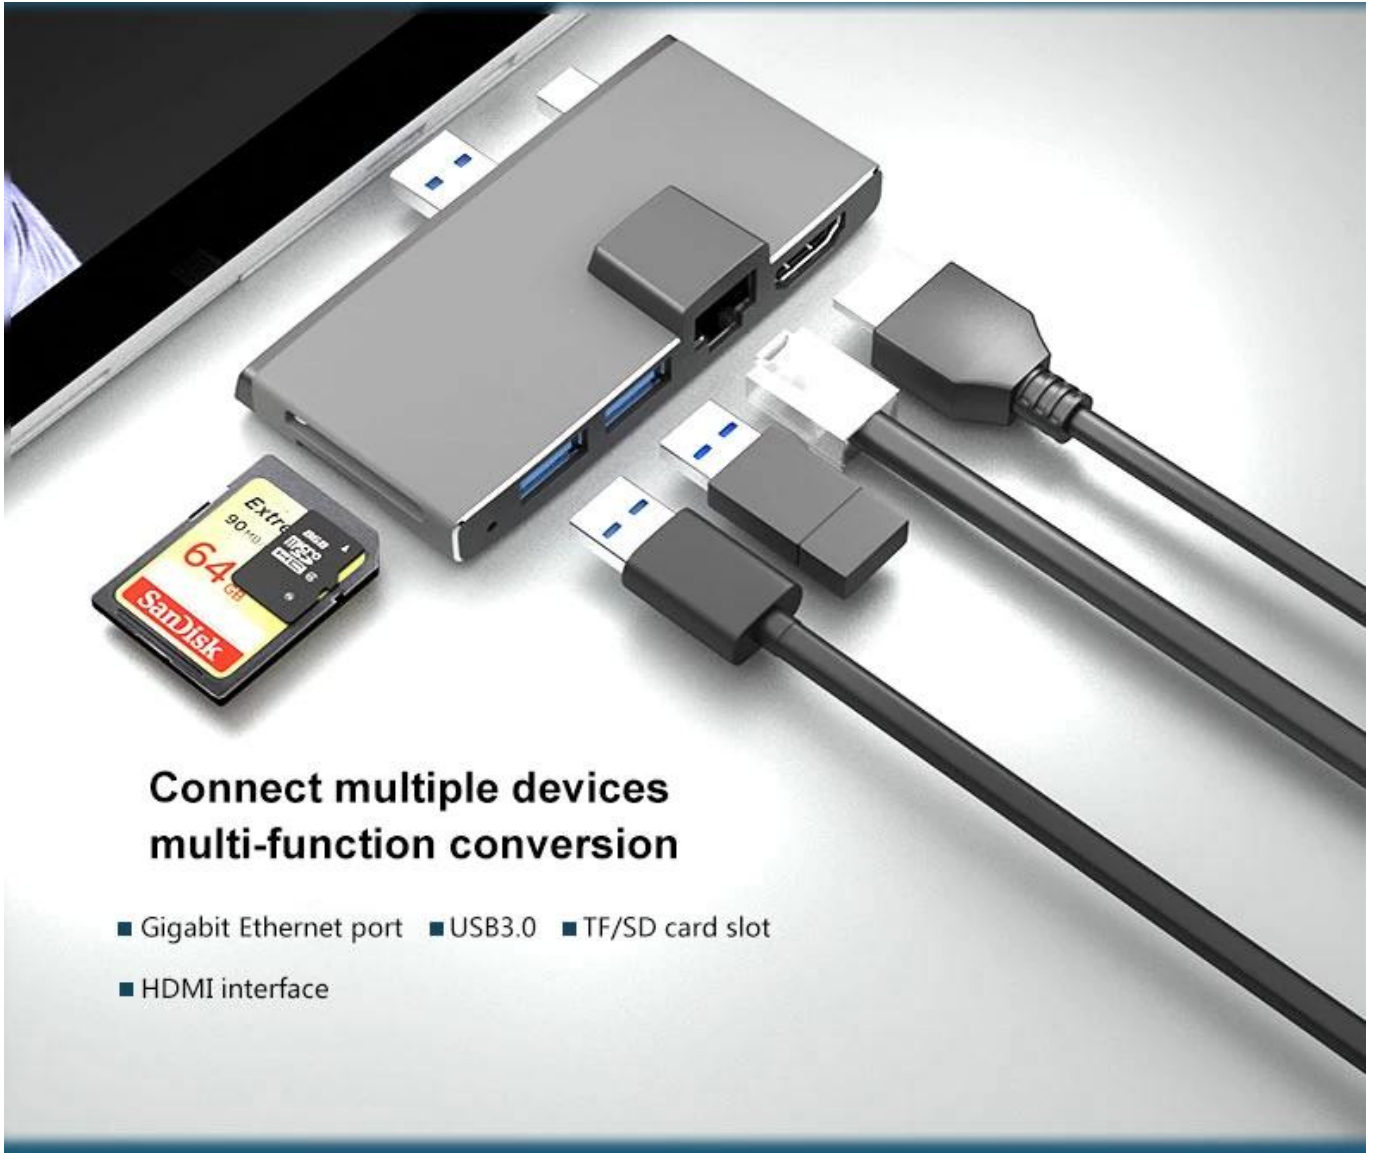

Model Number: ES-SUR768 SD001

Application: For Surface Pro

Products Status: Stock

Laptop Connecting Interface: USB3.0 & Mini DP

Ports: 5-8

Product name: 6 in 1 USB Hub Docking with Ethernet

Color: Gray

Multifunctional docking station

6 in 1

Surface pro3/4/5

Let the notebook interface not be scarce

Connect multiple devices multi-function conversion

- Gigabit Ethernet port
- USB3.0
- TF/SD card slot
- HDMI interface

Provide Gigabit Ethernet port, games, Office and download are very good.

Laptop connected to large screen TV

The HDMI interface is only for your convenient connection, high resolution, 4k picture quality.
With it, you no longer have to worry about small screens and see more details clearly.
Let us experience the visual feast brought by the big screen together.

Tightly fit
Stable performance

Sur768 (pro3/pro4/pro5)

USB-Female

miniDP

pro5 12.0mm
pro4 12.7mm
pro3 13.3mm

Universal USB interface device

Support U disk, keyboard, mouse, hard disk,
USB printer and other devices