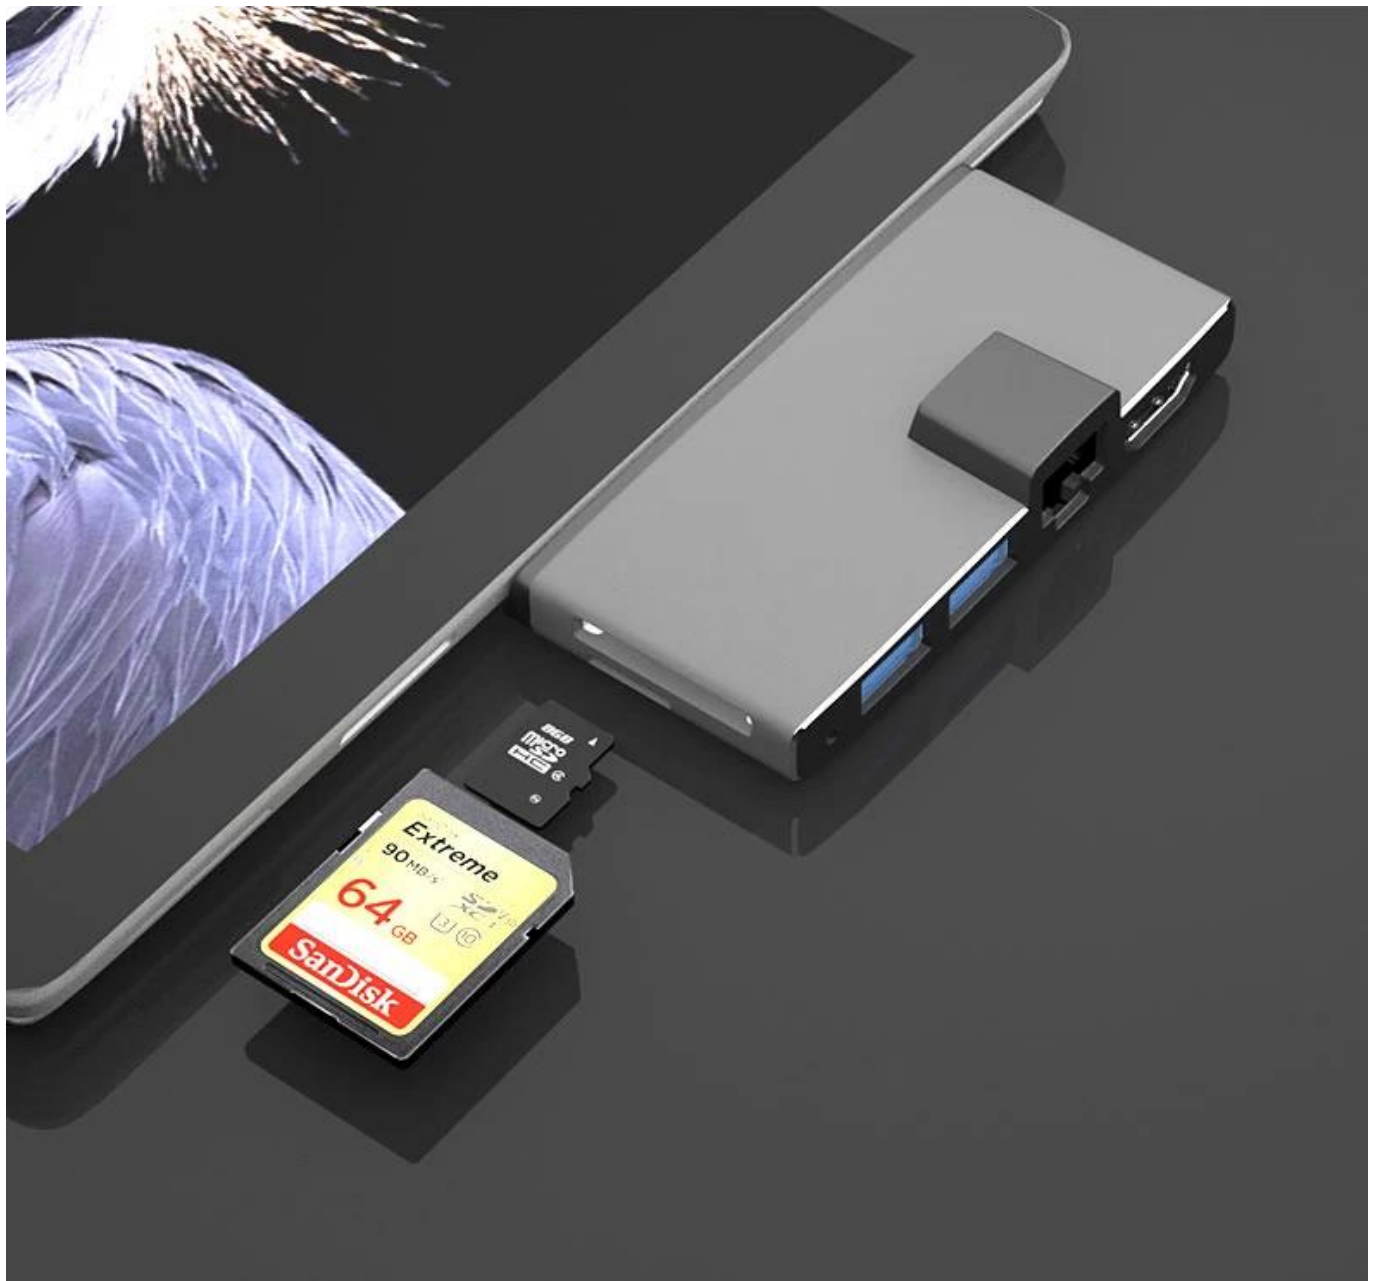

Model Number: ES-SUR768 SD001

Application: For Surface Pro

Products Status: Stock

Laptop Connecting Interface: USB3.0 & Mini DP

Ports: 5-8

Product name: 6 in 1 USB Hub Docking with Ethernet

Color: Gray

Multifunctional docking station

6 in 1

Surface pro3/4/5

Let the notebook interface not be scarce

Connect multiple devices multi-function conversion

- Gigabit Ethernet port
- USB3.0
- TF/SD card slot
- HDMI interface

Provide Gigabit Ethernet port, games, Office and download are very good.

Tightly fit
Stable performance

Sur768 (pro3/pro4/pro5)

USB-Female

miniDP

pro5 12.0mm
pro4 12.7mm
pro3 13.3mm

Universal USB interface device

Support U disk, keyboard, mouse, hard disk,
USB printer and other devices

Printer

mouse

SD card

hard disk

U disk

keyboard

projector

TV