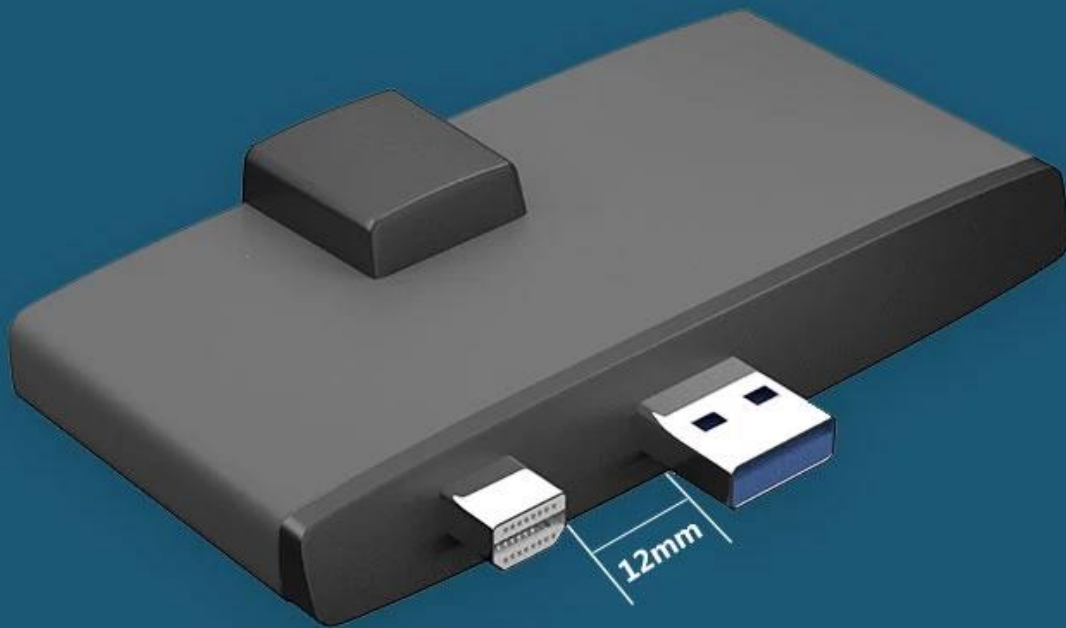

Model Number: ES-SUR768 SD001

Application: For Surface Pro

Products Status: Stock

Laptop Connecting Interface: USB3.0 & Mini DP

Ports: 5-8

Product name: 6 in 1 USB Hub Docking with Ethernet

Color: Gray

Multifunctional docking station

6 in 1

Surface pro3/4/5

Let the notebook interface not be scarce

Connect multiple devices multi-function conversion

- Gigabit Ethernet port
- USB3.0
- TF/SD card slot
- HDMI interface

Provide Gigabit Ethernet port, games, Office and download are very good.

Laptop connected to large screen TV

The HDMI interface is only for your convenient connection, high resolution, 4k picture quality.
With it, you no longer have to worry about small screens and see more details clearly.
Let us experience the visual feast brought by the big screen together.

Tightly fit
Stable performance

Sur768 (pro3/pro4/pro5)

USB-Female

miniDP

pro5 12.0mm
pro4 12.7mm
pro3 13.3mm

Universal USB interface device

Support U disk, keyboard, mouse, hard disk,
USB printer and other devices