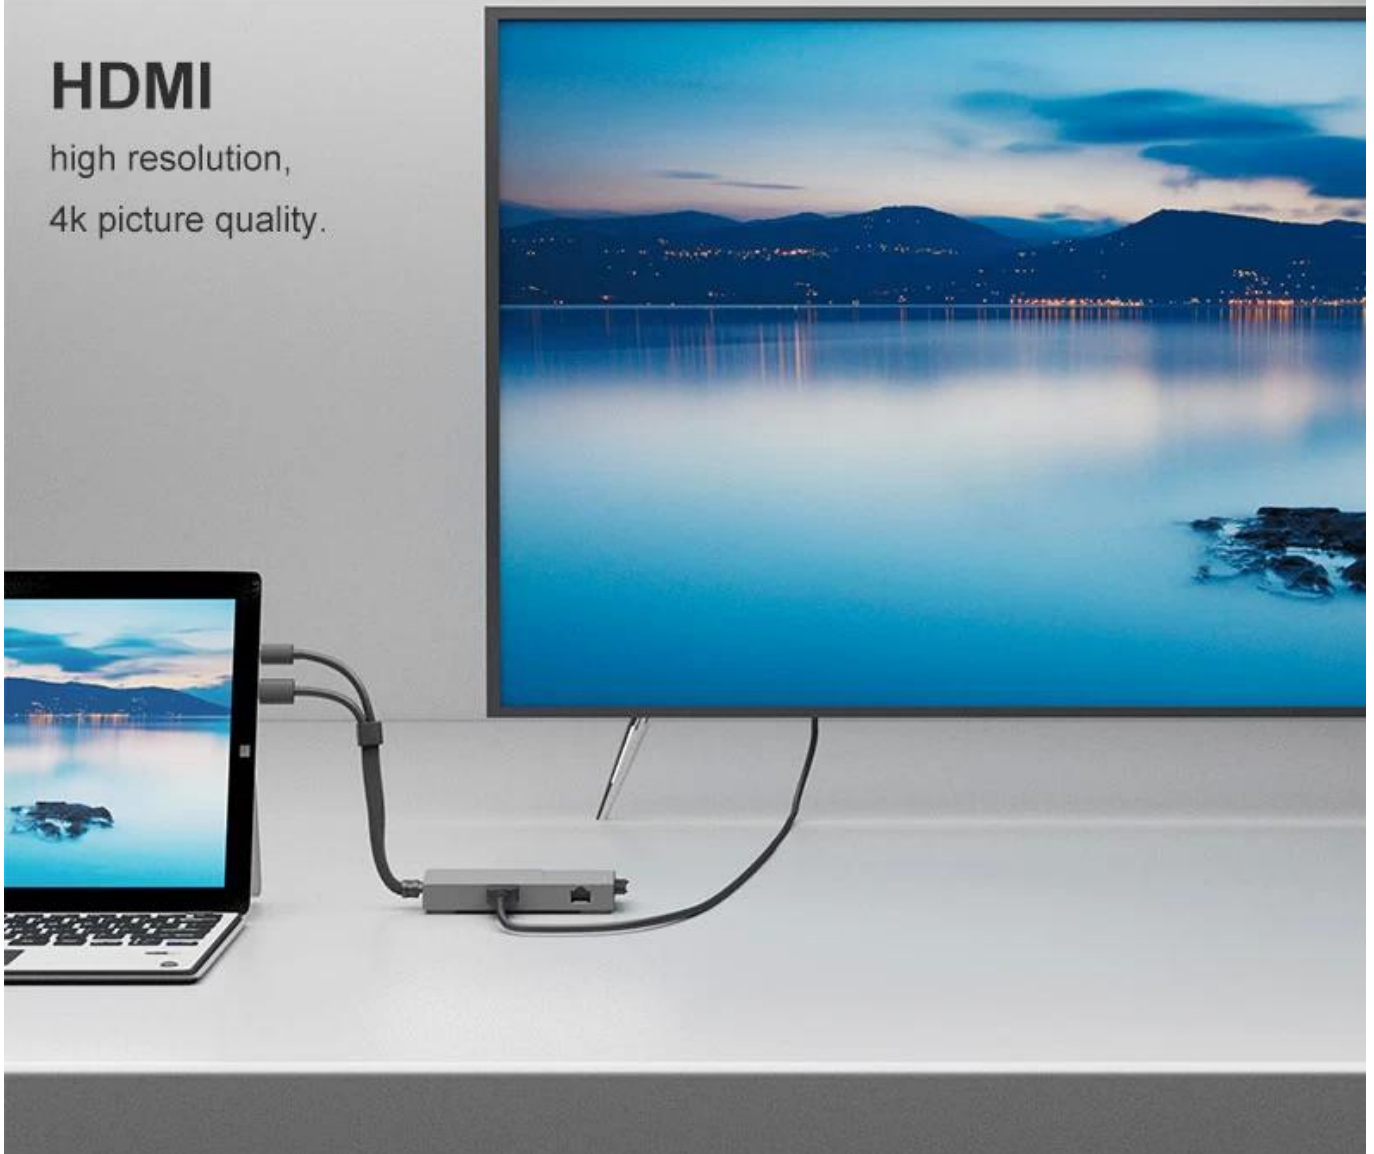

Multifunctional docking station

Smart chip signal conversion is more stable

Connect multiple devices

- TF/SD Card slot
- USB 3.0
- HDMI
- SATA
- GIGALAN
- Typec Data

Network Interface

Connect to a wired network

Stable and efficient, Gigabit network port, office,
Games, videos, unblocked

Connect HD quality

HDMI

high resolution,
4k picture quality.

Read SATA hard disk

Hard disk reading is convenient and fast

Read TF/SD

Dual-purpose card reader, camera card SD,
Mobile phone memory card TF, multifunctional
Read two cards at the same time.

External USB device

Mouse

Mobile hard disk

U disk

keyboard

electric fan

Type-c DP

Type-c interface power can reach 100w
Data transmission can reach 10GBPS

Model: SUR668 Material: ABS Color: Gray Weight: 60G