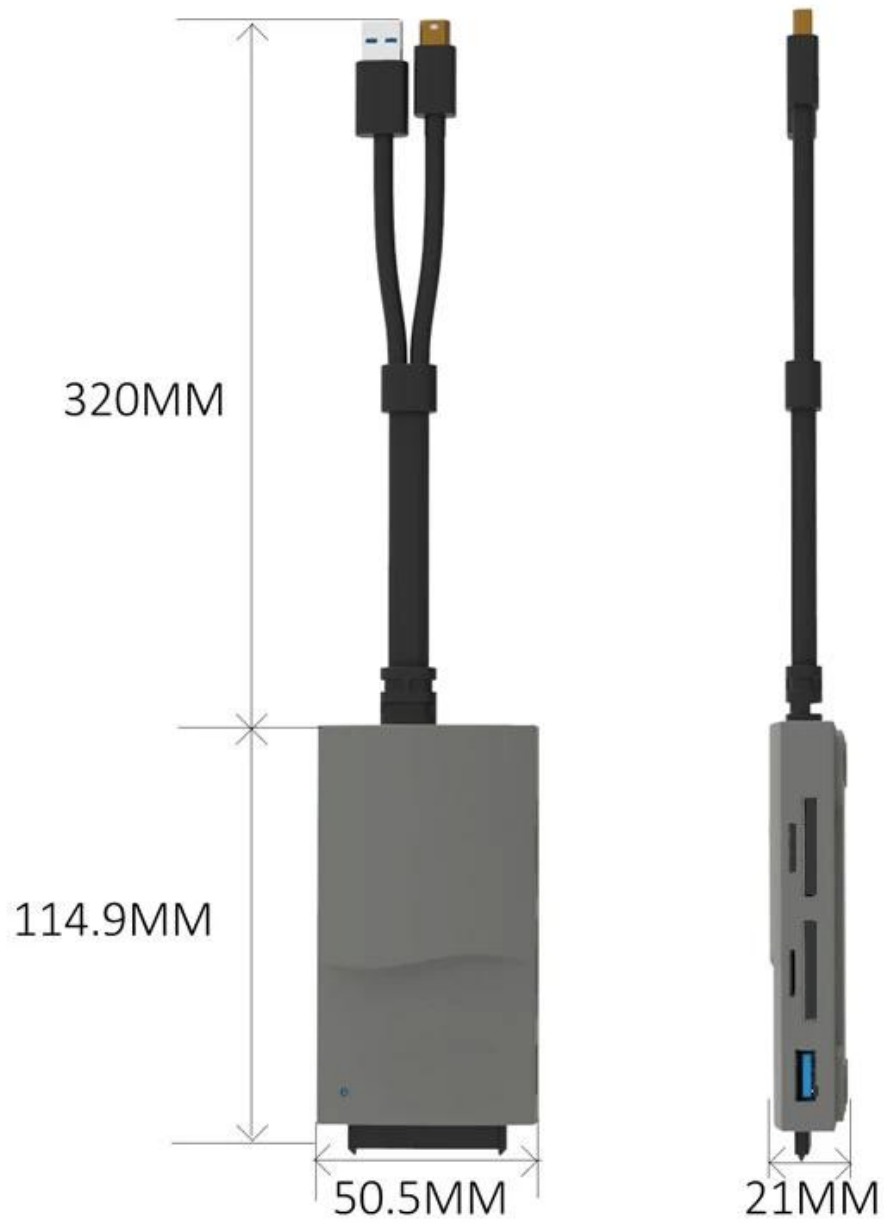

Dual-purpose card reader, camera card SD,
Mobile phone memory card TF, multifunctional
Read two cards at the same time.

External USB device

Mouse

Mobile hard disk

U disk

keyboard

electric fan

Type-c DP

Type-c interface power can reach 100w
Data transmission can reach 10GBPS

Model: SUR668 Material: ABS Color: Gray Weight: 60G