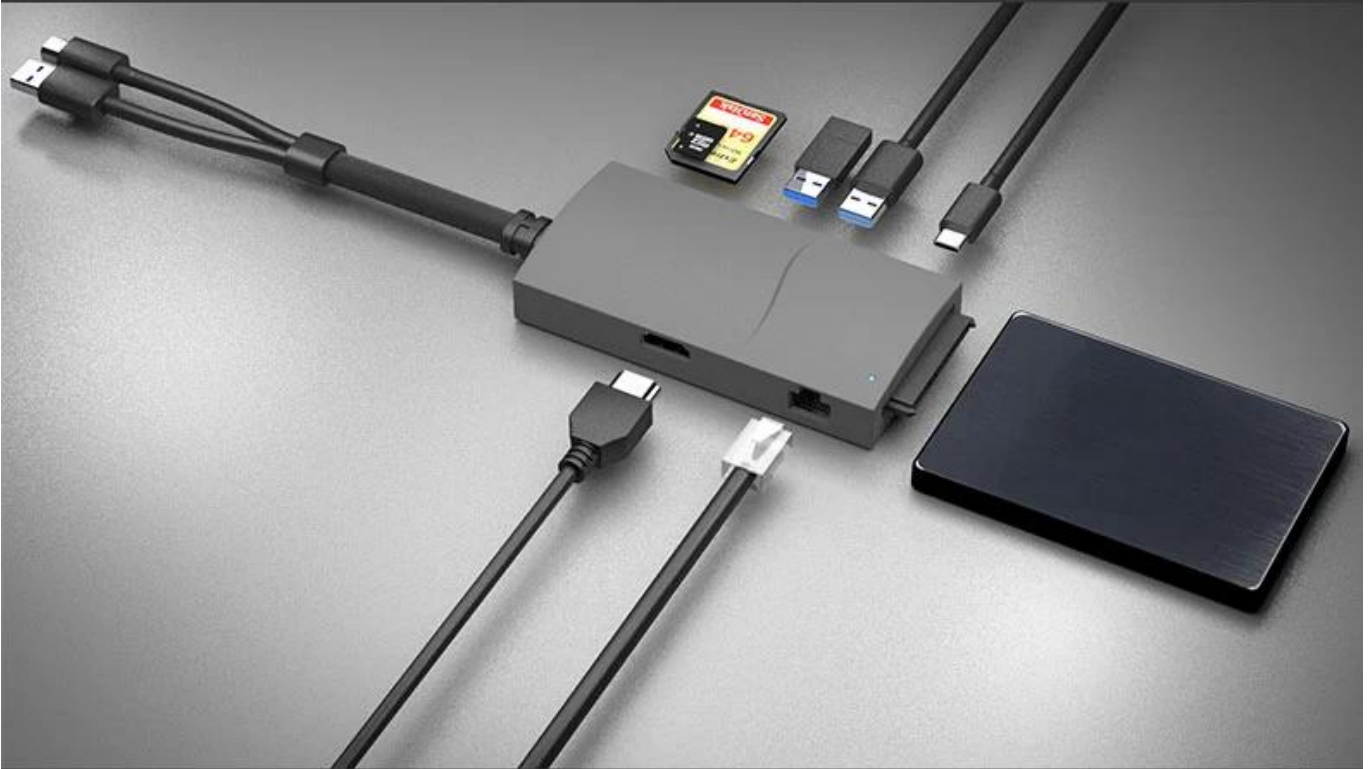

Multifunctional docking station

Smart chip signal conversion is more stable

Connect multiple devices

- TF/SD Card slot
- USB 3.0
- HDMI
- SATA
- GIGALAN
- Typec Data

Network Interface

Connect to a wired network

Stable and efficient, Gigabit network port, office,
Games, videos, unblocked

Connect HD quality

HDMI

high resolution,
4k picture quality.

Read SATA hard disk

Hard disk reading is convenient and fast

Read TF/SD

Dual-purpose card reader, camera card SD,
Mobile phone memory card TF, multifunctional
Read two cards at the same time.

External USB device

Mouse

Mobile hard disk

U disk

keyboard

electric fan

Type-c DP

Type-c interface power can reach 100w
Data transmission can reach 10GBPS

Model: SUR668 Material: ABS Color: Gray Weight: 60G