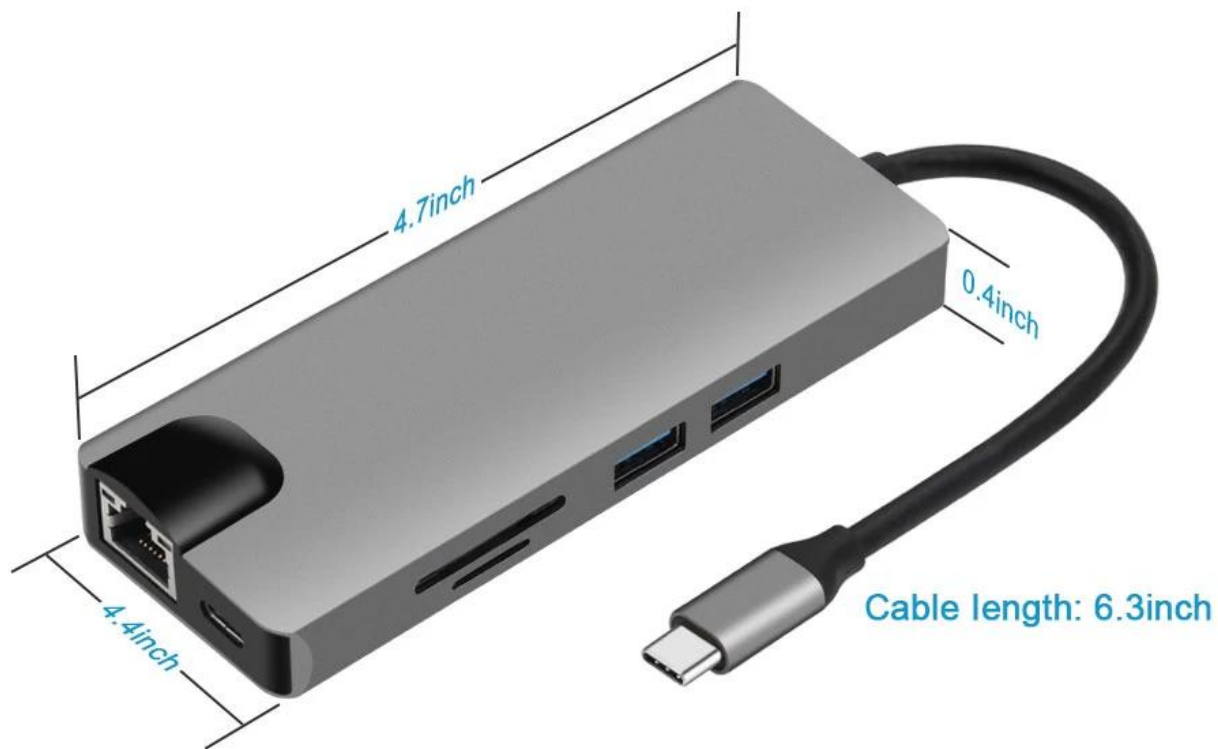

Ultimate 9-in-1 Solution

Expands your USB-C like never before.

RELIABLE WIRED WEB

Rj45 Gigabit Ethernet Port provide a stable, reliable web access of up to 1 Gbps

Monitor or Projector Can
be Connected to The HUB
Through VGA or HDMI Port