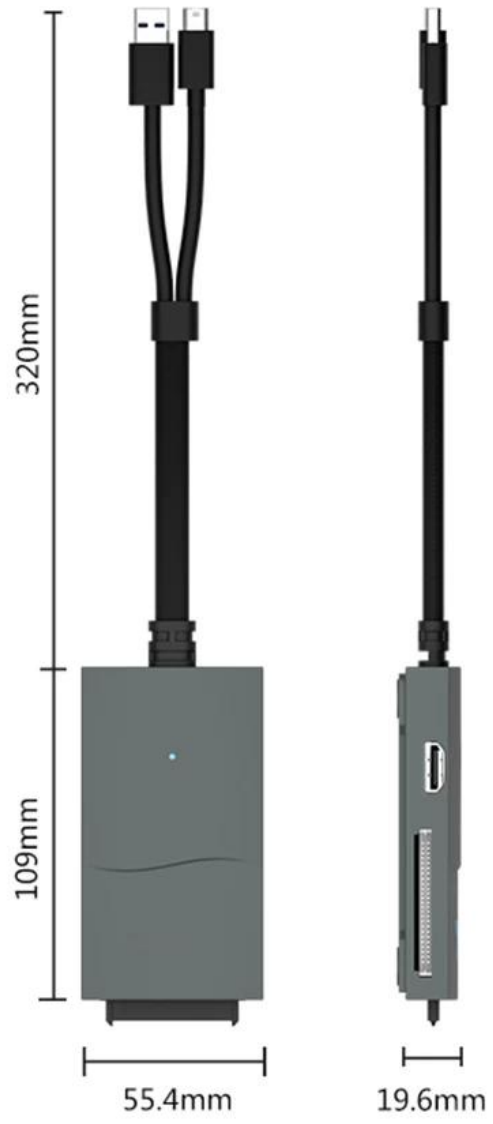

Type-C all-in-one
Multifunctional docking station

Fast Read

External mobile hard disk,
mouse, USB fan, keyboard,
printer and other USB devices.

Multiple card slots,
Can read TF/SD at the same time

Quickly read SATA

HDMI interface

Connected to the big screen

Model: SUR665 Material: ABS Color: Gray Weight: 55G

**miniDP all in one
Multifunctional docking station**