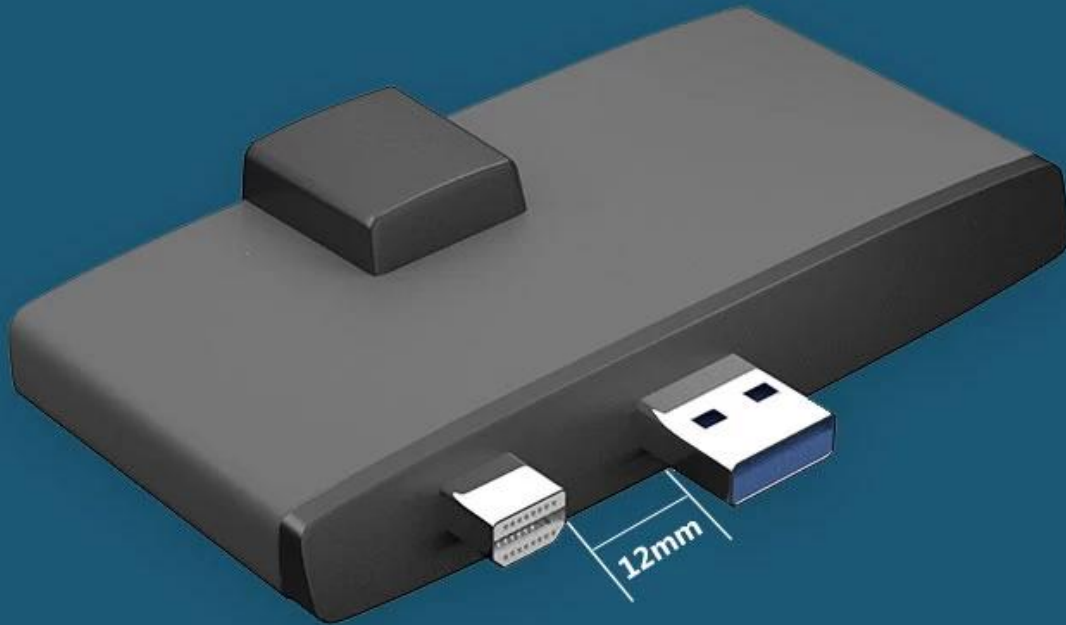

Sur768 (pro3/pro4/pro5)

USB-Female

miniDP

pro5 12.0mm
pro4 12.7mm
pro3 13.3mm