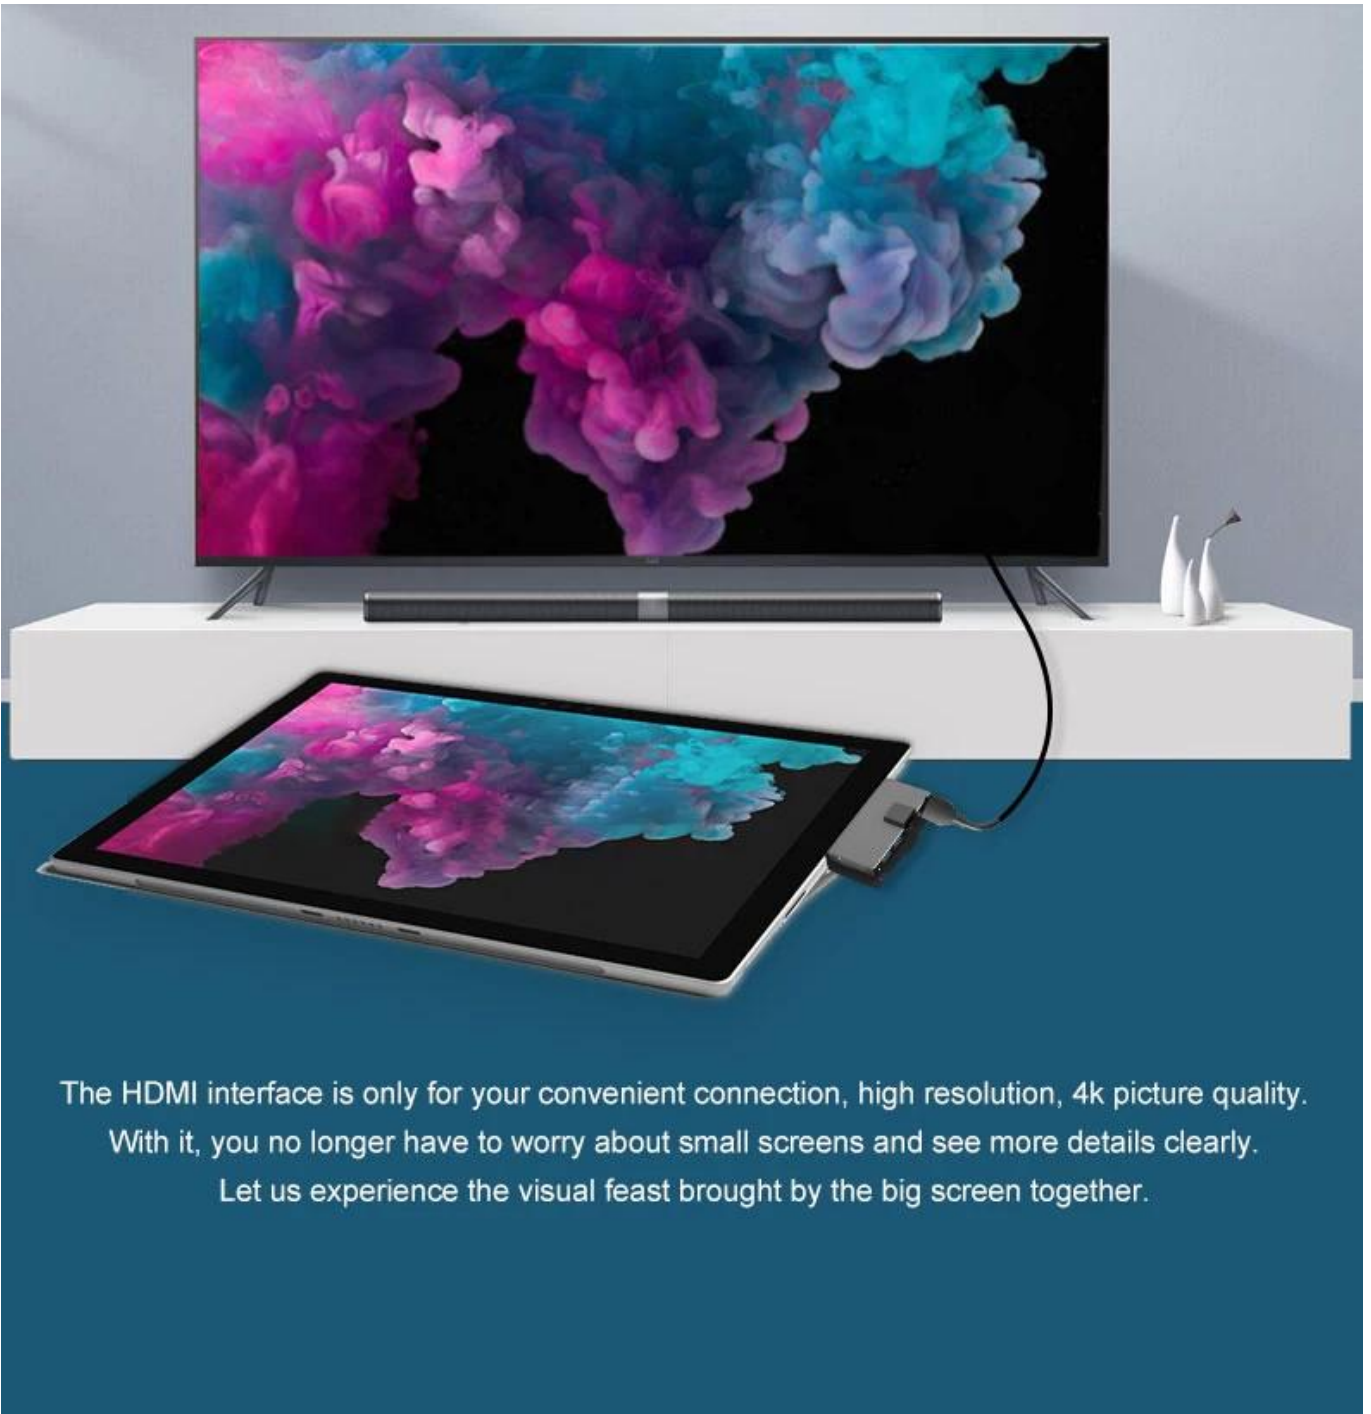

## Connect multiple devices multi-function conversion

- Gigabit Ethernet port
- USB3.0
- TF/SD card slot
- HDMI interface

Provide Gigabit Ethernet port, games, Office and download are very good.

**Laptop connected to large screen TV**