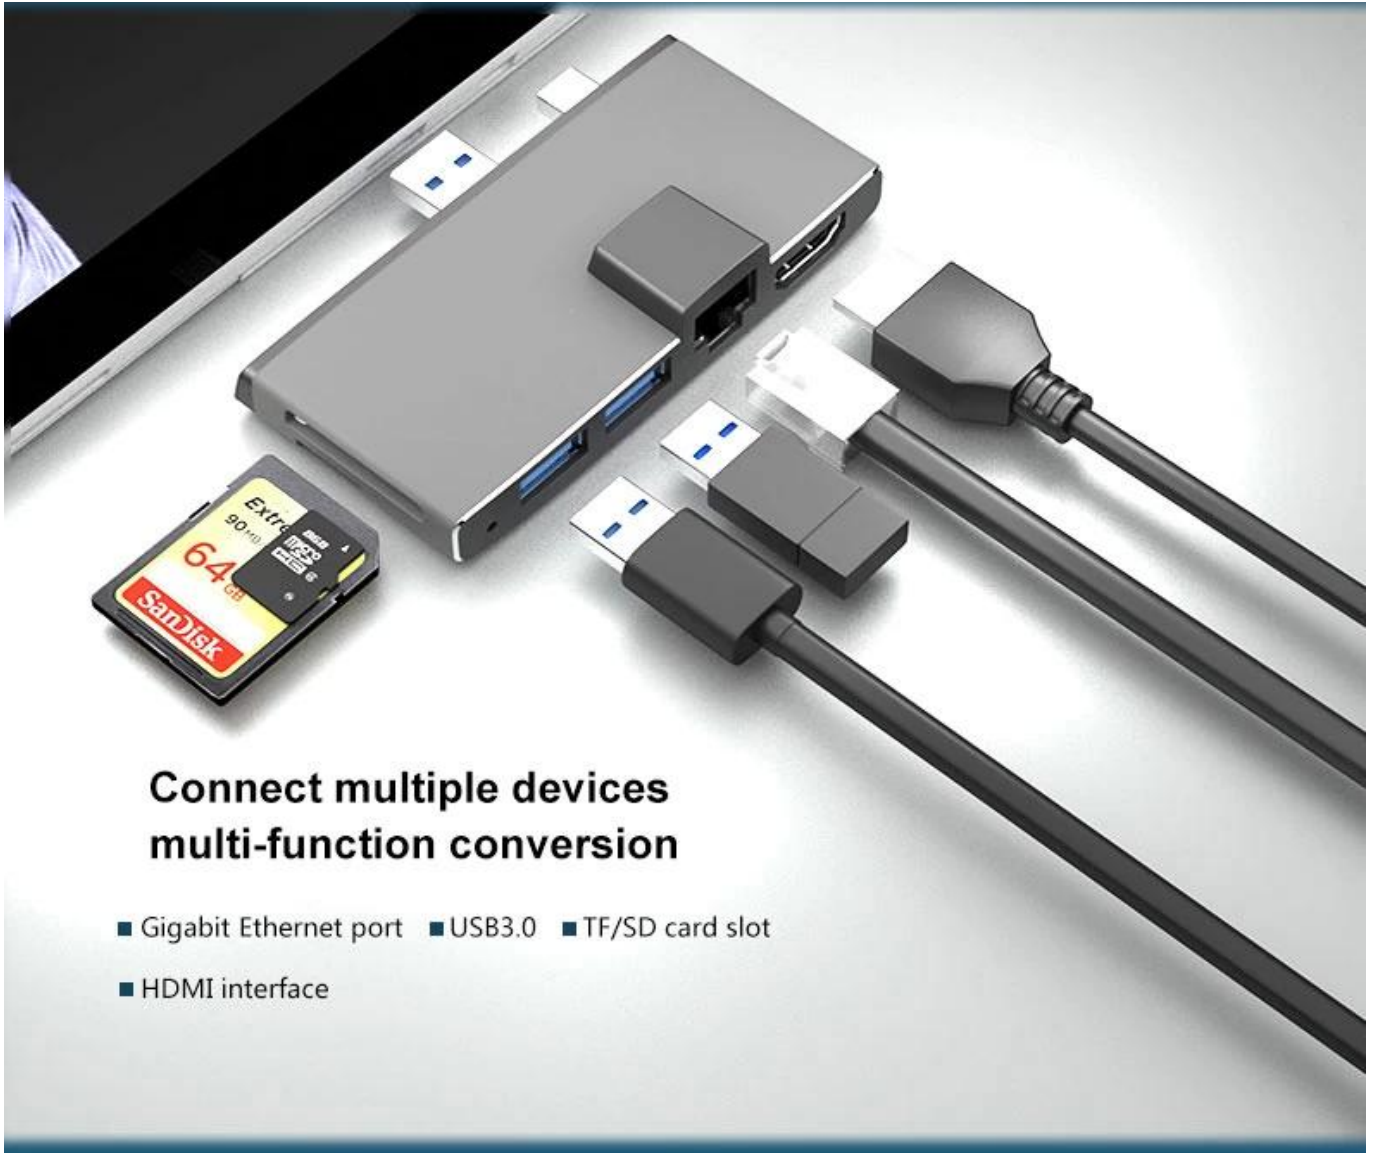

Model Number: ES-SUR768 SD001

Application: For Surface Pro

Products Status: Stock

Laptop Connecting Interface: USB3.0 & Mini DP

Ports: 5-8

Product name: 6 in 1 USB Hub Docking with Ethernet

Color: Gray

# Multifunctional docking station

## Connect multiple devices multi-function conversion

- Gigabit Ethernet port
- USB3.0
- TF/SD card slot
- HDMI interface

Provide Gigabit Ethernet port, games, Office and download are very good.

**Laptop connected to large screen TV**