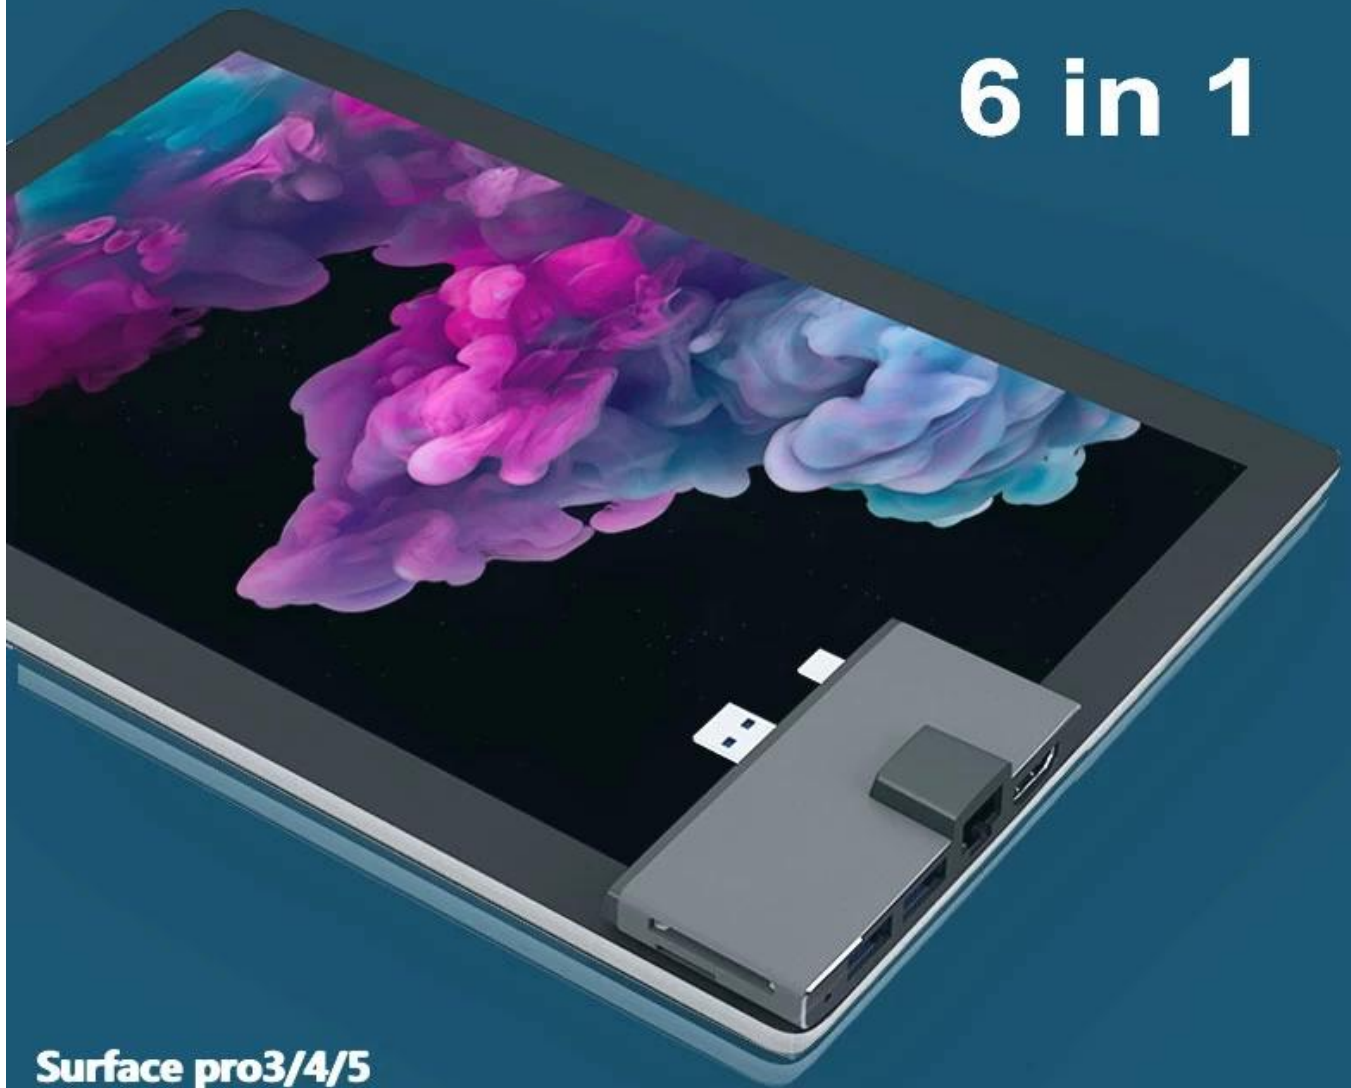

Model Number: ES-SUR768 SD001

Application: For Surface Pro

Products Status: Stock

Laptop Connecting Interface: USB3.0 & Mini DP

Ports: 5-8

Product name: 6 in 1 USB Hub Docking with Ethernet

Color: Gray

Multifunctional docking station

6 in 1

Surface pro3/4/5

Let the notebook interface not be scarce