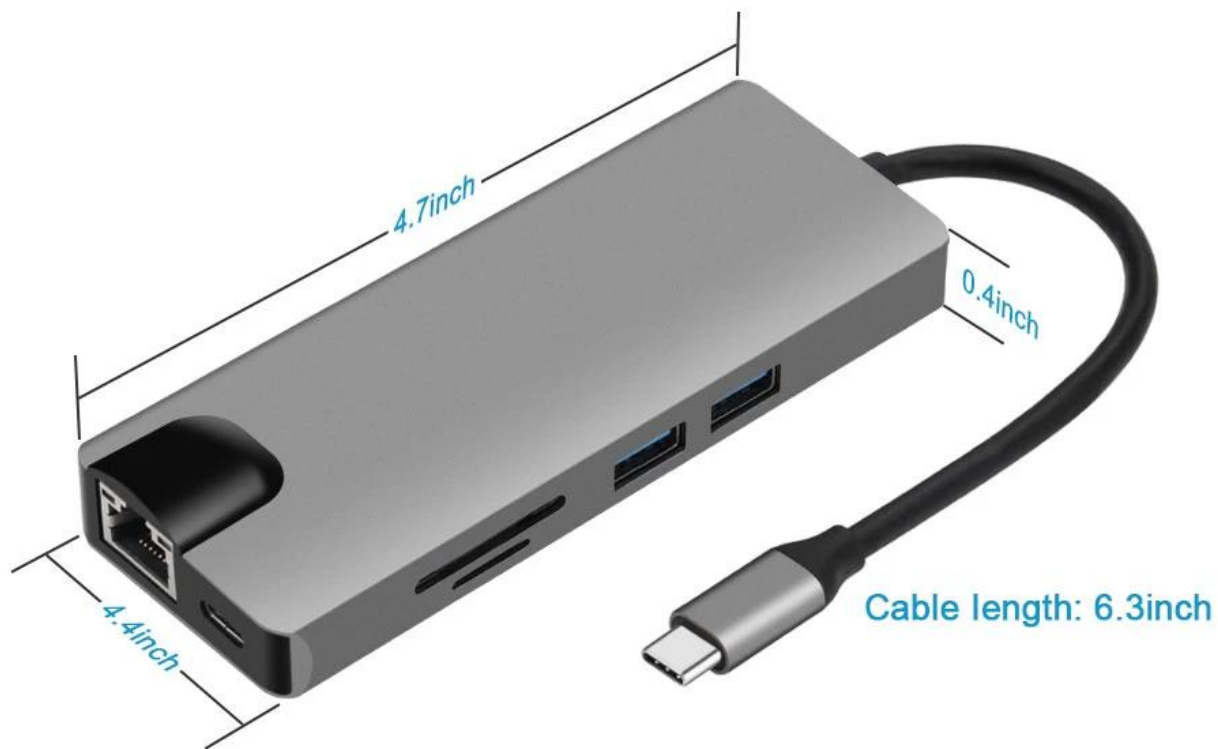

Ultimate 9-in-1 Solution

Expands your USB-C like never before.

RELIABLE WIRED WEB

Rj45 Gigabit Ethernet Port provide a stable, reliable web access of up to 1 Gbps

4.7inch

0.4inch

4.4inch

Cable length: 6.3inch

Monitor or Projector Can
be Connected to The HUB
Through VGA or HDMI Port