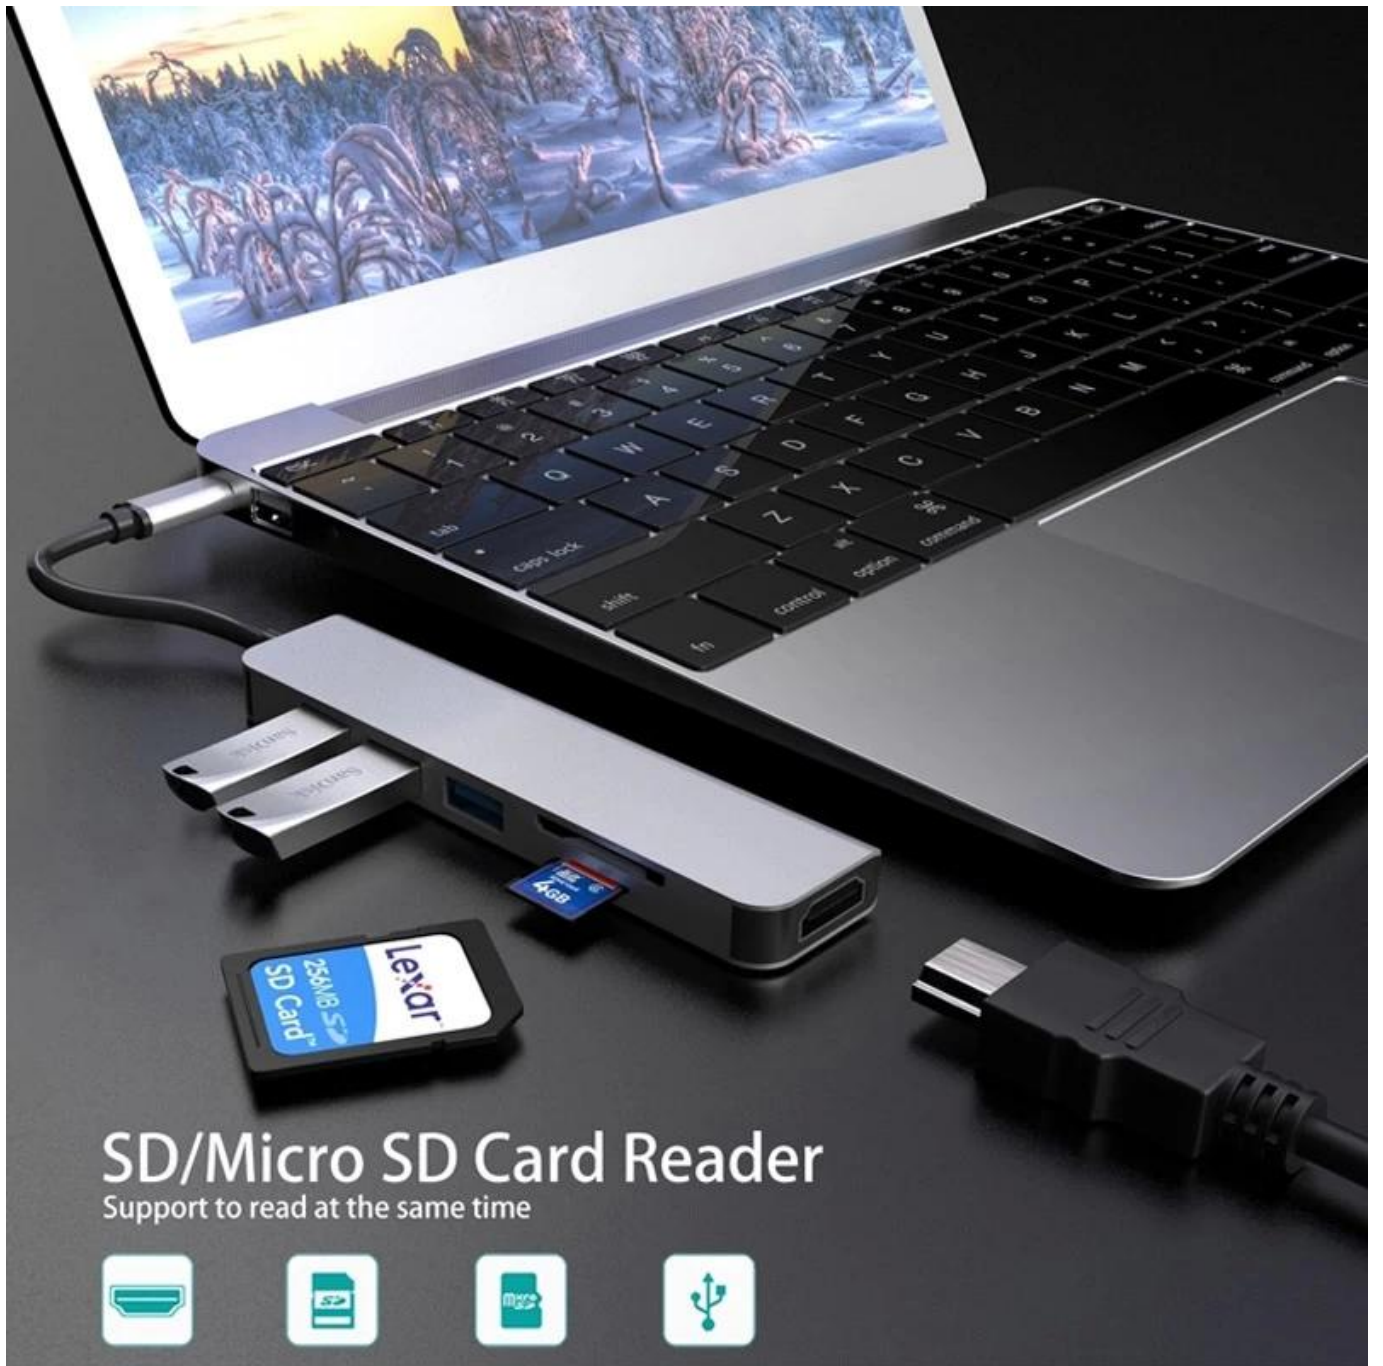

1. USB3.0: 5Gbps, 3 USB 3.0 ports for data syncing.
2. SD &TF: Support 2 cards reading simultaneously
- 3.HDMI : Max 4K UHD 3840*2160@30HZ
4. Neutral Color: Grey+Black cable
5. Material: Auminum alloy case

4K HDMI

TF 3.0
Speed

3*USB 3.0
5Gbps

6-in-1 Hub

Multiply your Type-C port with this HUB

Easy to Carry

Portable, Slim and Compact

■ millimeter