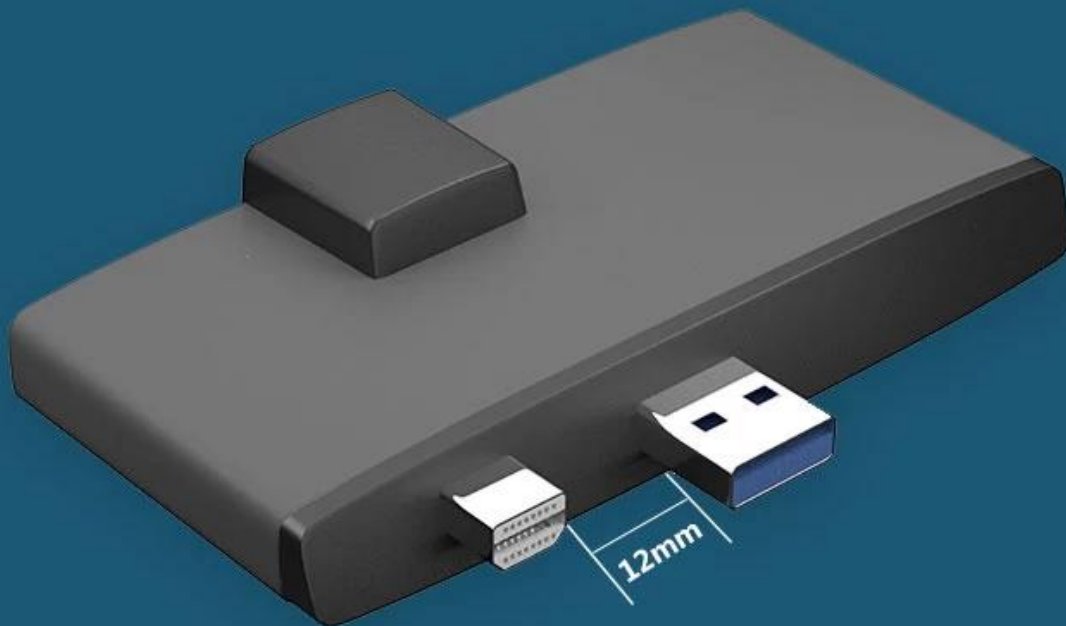

Model Number: ES-SUR768 SD001

Application: For Surface Pro

Products Status: Stock

Laptop Connecting Interface: USB3.0 & Mini DP

Ports: 5-8

Product name: 6 in 1 USB Hub Docking with Ethernet

Color: Gray

Multifunctional docking station

6 in 1

Surface pro3/4/5

Let the notebook interface not be scarce

Connect multiple devices multi-function conversion

- Gigabit Ethernet port
- USB3.0
- TF/SD card slot
- HDMI interface

Provide Gigabit Ethernet port, games, Office and download are very good.

Laptop connected to large screen TV

The HDMI interface is only for your convenient connection, high resolution, 4k picture quality.
With it, you no longer have to worry about small screens and see more details clearly.
Let us experience the visual feast brought by the big screen together.

Tightly fit
Stable performance

Sur768 (pro3/pro4/pro5)

USB-Female

miniDP

pro5 12.0mm
pro4 12.7mm
pro3 13.3mm

Universal USB interface device

Support U disk, keyboard, mouse, hard disk,
USB printer and other devices