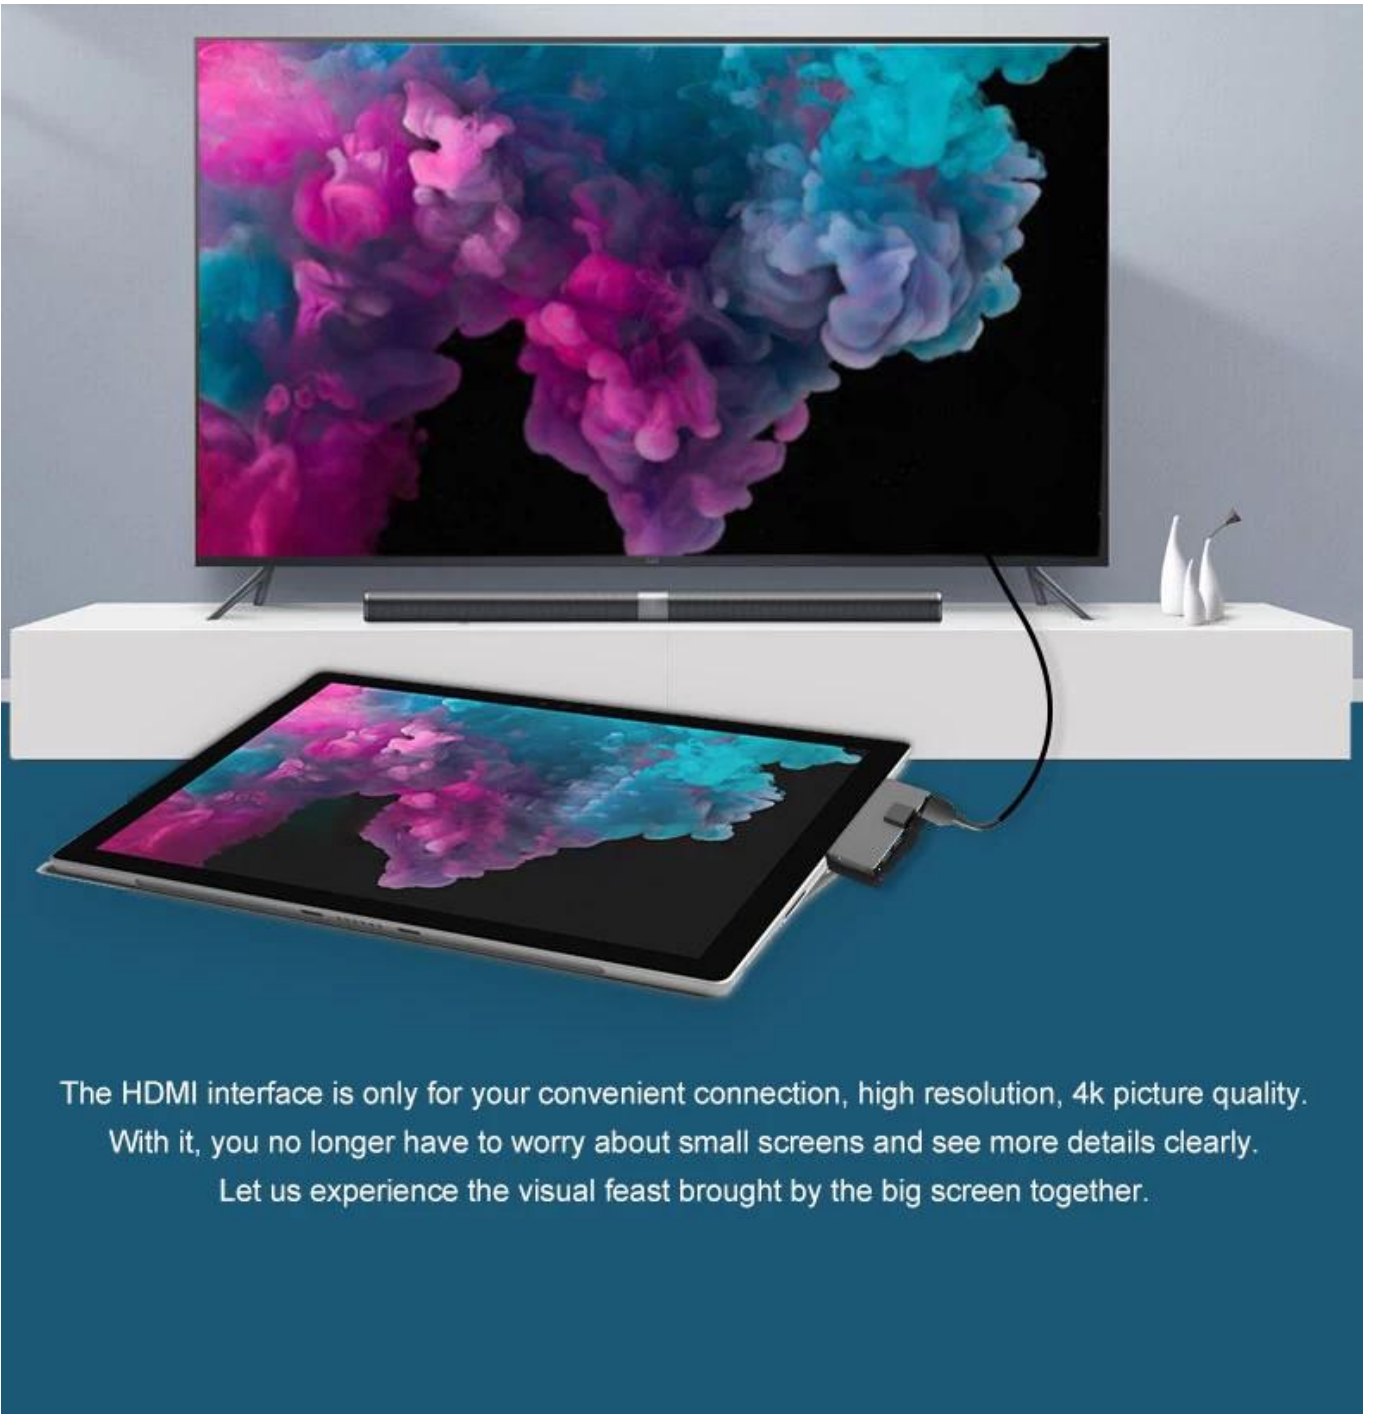

Model Number: ES-SUR768 SD001

Application: For Surface Pro

Products Status: Stock

Laptop Connecting Interface: USB3.0 & Mini DP

Ports: 5-8

Product name: 6 in 1 USB Hub Docking with Ethernet

Color: Gray

Multifunctional docking station

6 in 1

Surface pro3/4/5

Let the notebook interface not be scarce

Connect multiple devices multi-function conversion

- Gigabit Ethernet port
- USB3.0
- TF/SD card slot
- HDMI interface

Provide Gigabit Ethernet port, games, Office and download are very good.

Laptop connected to large screen TV

The HDMI interface is only for your convenient connection, high resolution, 4k picture quality.
With it, you no longer have to worry about small screens and see more details clearly.
Let us experience the visual feast brought by the big screen together.

Tightly fit
Stable performance

Sur768 (pro3/pro4/pro5)

USB-Female

miniDP

pro5 12.0mm
pro4 12.7mm
pro3 13.3mm

Universal USB interface device

Support U disk, keyboard, mouse, hard disk,
USB printer and other devices