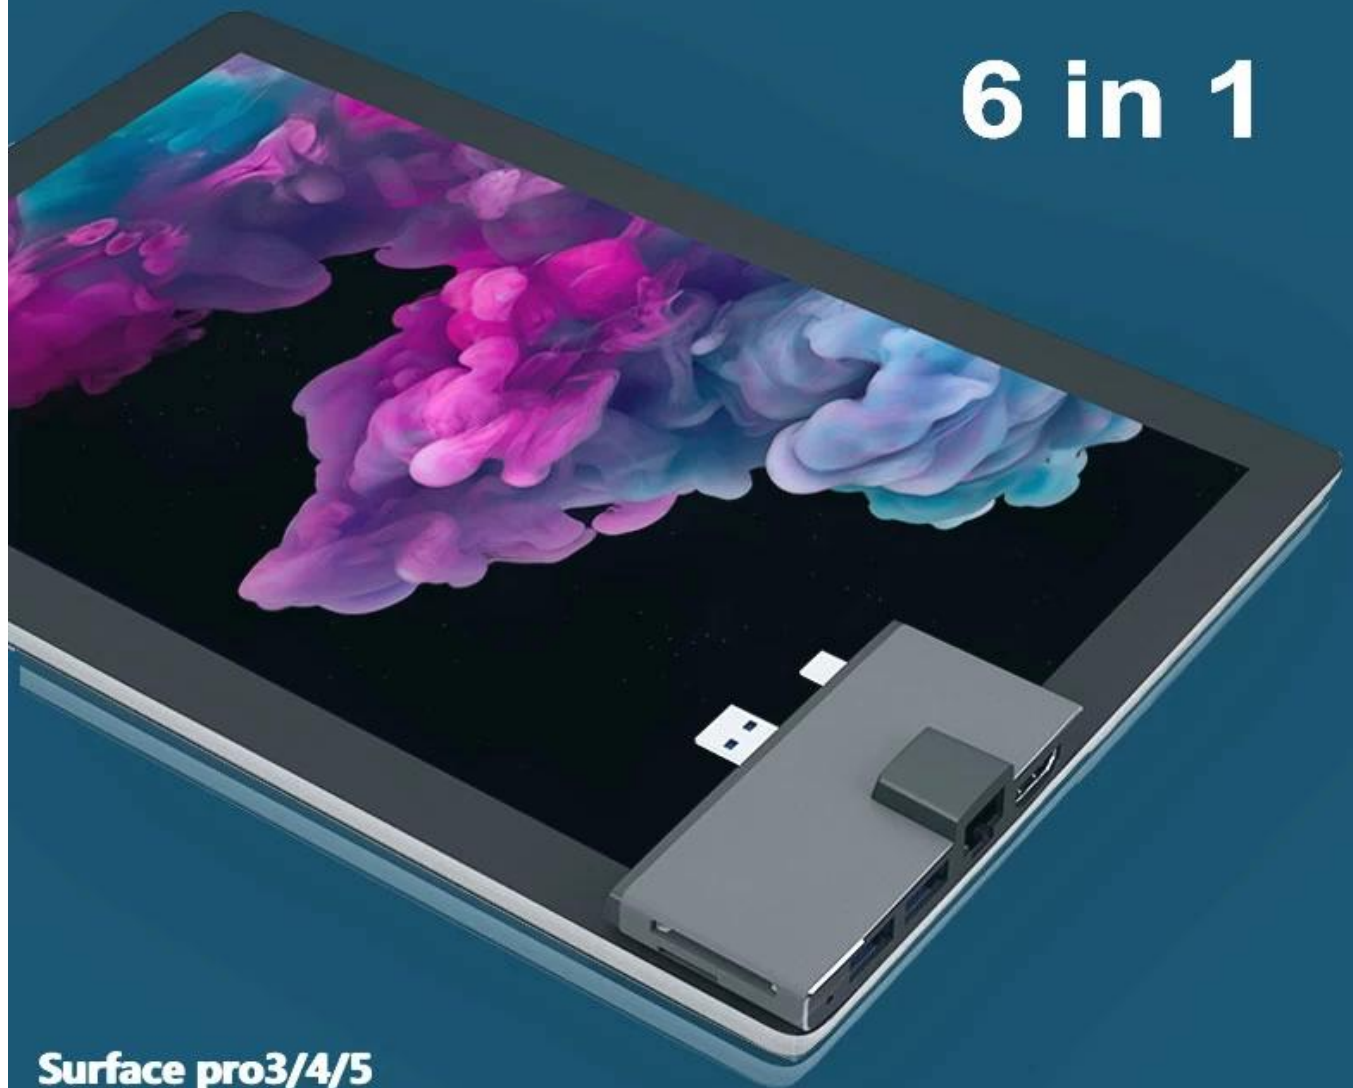

Model Number: ES-SUR768 SD001

Application: For Surface Pro

Products Status: Stock

Laptop Connecting Interface: USB3.0 & Mini DP

Ports: 5-8

Product name: 6 in 1 USB Hub Docking with Ethernet

Color: Gray

Multifunctional docking station

6 in 1

Surface pro3/4/5

Let the notebook interface not be scarce

Connect multiple devices multi-function conversion

- Gigabit Ethernet port
- USB3.0
- TF/SD card slot
- HDMI interface

Provide Gigabit Ethernet port, games, Office and download are very good.

Laptop connected to large screen TV

The HDMI interface is only for your convenient connection, high resolution, 4k picture quality.
With it, you no longer have to worry about small screens and see more details clearly.
Let us experience the visual feast brought by the big screen together.

Tightly fit
Stable performance

Sur768 (pro3/pro4/pro5)

USB-Female

miniDP

pro5 12.0mm
pro4 12.7mm
pro3 13.3mm

Universal USB interface device

Support U disk, keyboard, mouse, hard disk,
USB printer and other devices