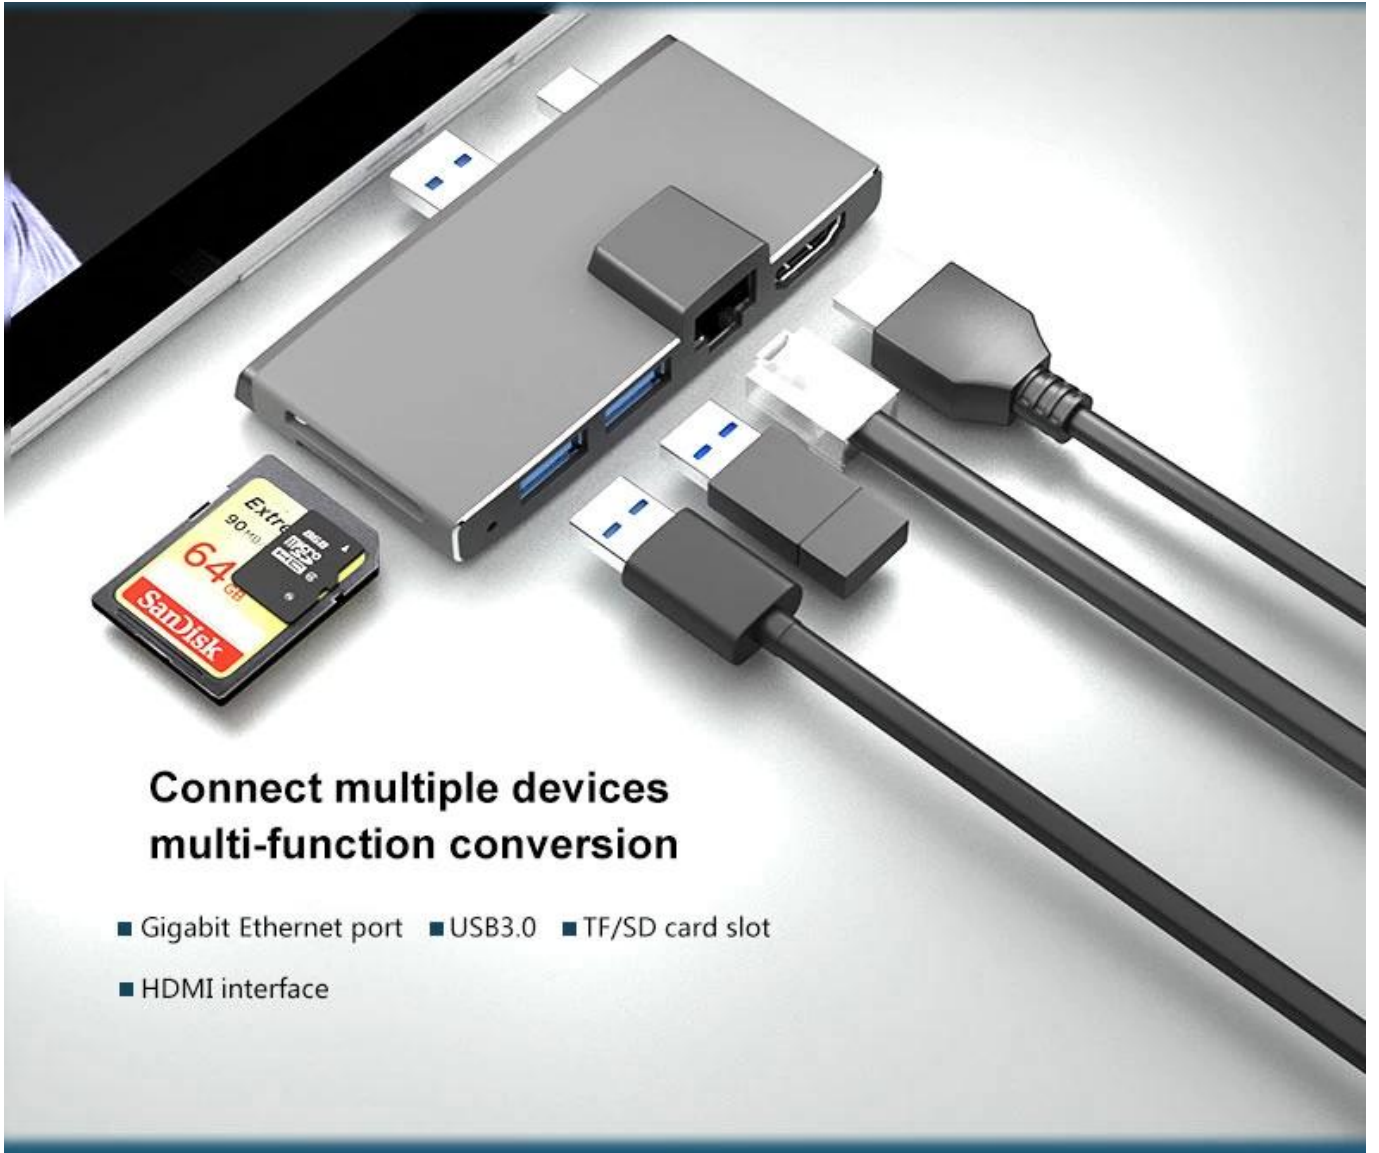

Model Number: ES-SUR768 SD001

Application: For Surface Pro

Products Status: Stock

Laptop Connecting Interface: USB3.0 & Mini DP

Ports: 5-8

Product name: 6 in 1 USB Hub Docking with Ethernet

Color: Gray

Multifunctional docking station

6 in 1

Surface pro3/4/5

Let the notebook interface not be scarce

Connect multiple devices multi-function conversion

- Gigabit Ethernet port
- USB3.0
- TF/SD card slot
- HDMI interface

Provide Gigabit Ethernet port, games, Office and download are very good.

Laptop connected to large screen TV

The HDMI interface is only for your convenient connection, high resolution, 4k picture quality.
With it, you no longer have to worry about small screens and see more details clearly.
Let us experience the visual feast brought by the big screen together.

Tightly fit
Stable performance

Sur768 (pro3/pro4/pro5)

USB-Female

miniDP

pro5 12.0mm
pro4 12.7mm
pro3 13.3mm

Universal USB interface device

Support U disk, keyboard, mouse, hard disk,
USB printer and other devices