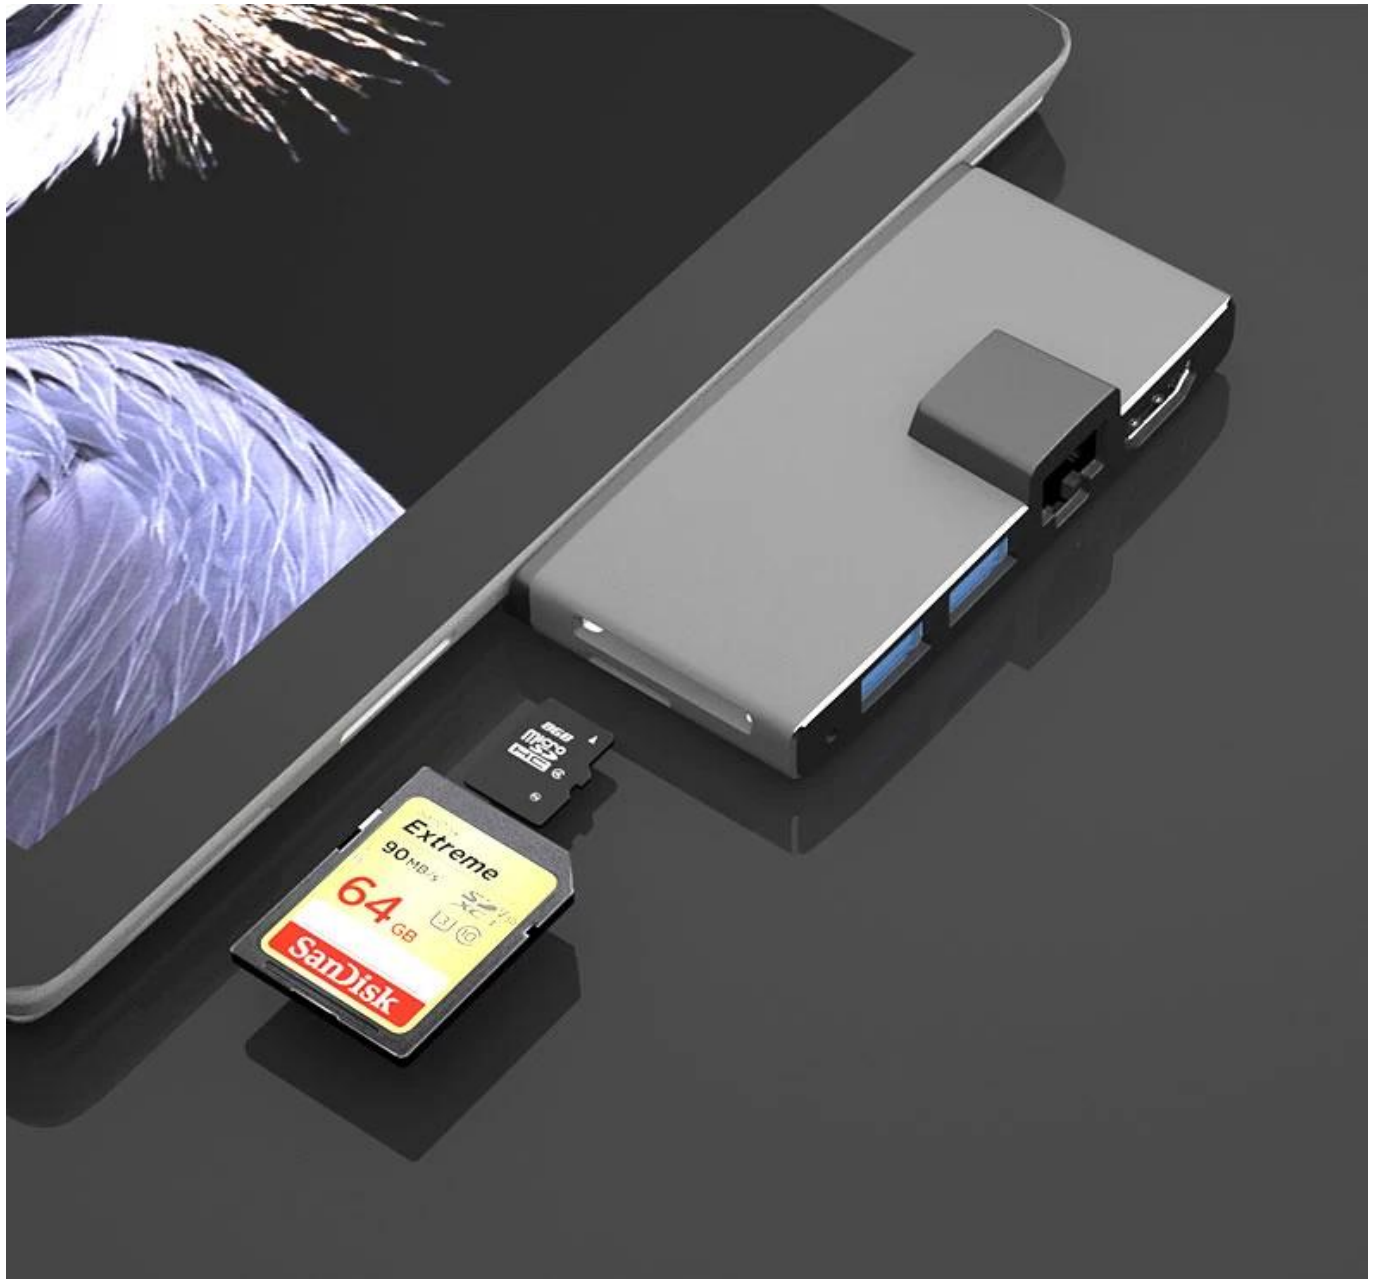

Model Number: ES-SUR768 SD001

Application: For Surface Pro

Products Status: Stock

Laptop Connecting Interface: USB3.0 & Mini DP

Ports: 5-8

Product name: 6 in 1 USB Hub Docking with Ethernet

Color: Gray

Multifunctional docking station

6 in 1

Surface pro3/4/5

Let the notebook interface not be scarce

Connect multiple devices multi-function conversion

- Gigabit Ethernet port
- USB3.0
- TF/SD card slot
- HDMI interface

Provide Gigabit Ethernet port, games, Office and download are very good.

Tightly fit
Stable performance

Sur768 (pro3/pro4/pro5)

USB-Female

miniDP

pro5 12.0mm
pro4 12.7mm
pro3 13.3mm

Universal USB interface device

Support U disk, keyboard, mouse, hard disk,
USB printer and other devices

Printer

mouse

SD card

hard disk

U disk

keyboard

projector

TV