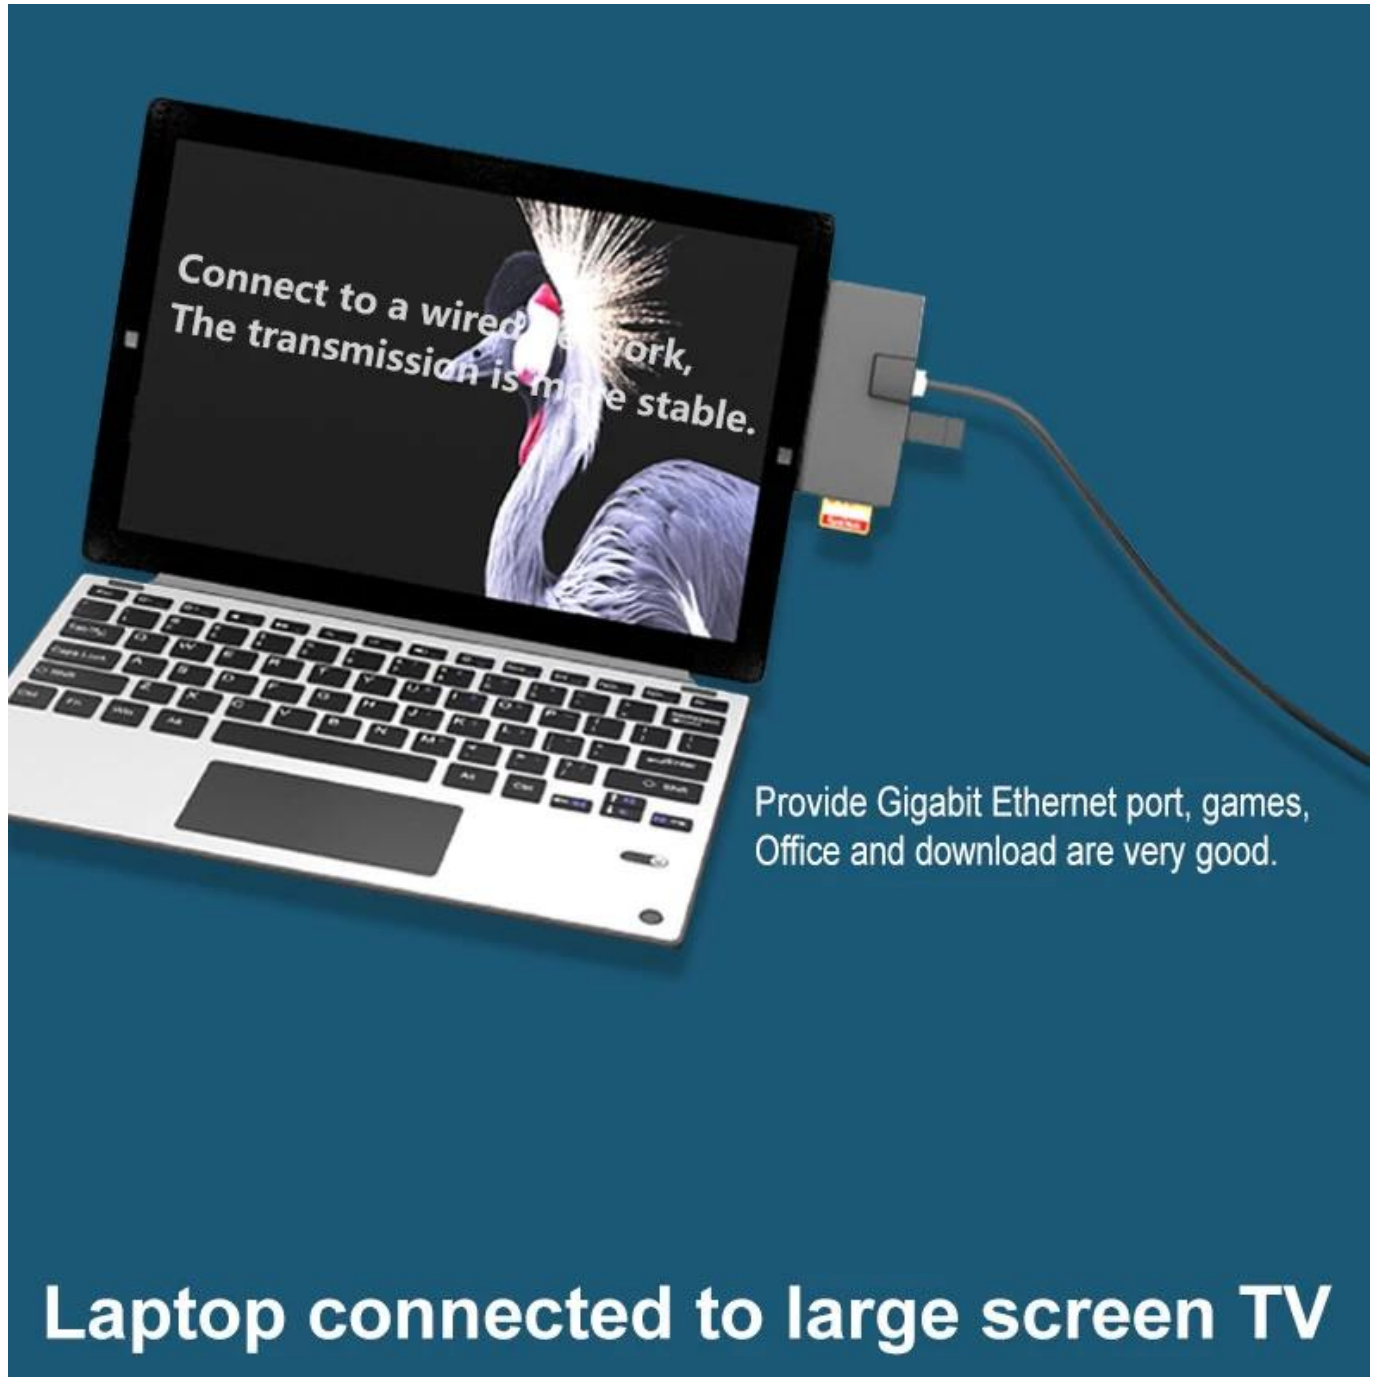

Model Number: ES-SUR768 SD001

Application: For Surface Pro

Products Status: Stock

Laptop Connecting Interface: USB3.0 & Mini DP

Ports: 5-8

Product name: 6 in 1 USB Hub Docking with Ethernet

Color: Gray

Multifunctional docking station

6 in 1

Surface pro3/4/5

Let the notebook interface not be scarce

Connect multiple devices multi-function conversion

- Gigabit Ethernet port
- USB3.0
- TF/SD card slot
- HDMI interface

Provide Gigabit Ethernet port, games, Office and download are very good.

Laptop connected to large screen TV

The HDMI interface is only for your convenient connection, high resolution, 4k picture quality.
With it, you no longer have to worry about small screens and see more details clearly.
Let us experience the visual feast brought by the big screen together.

Tightly fit
Stable performance

Sur768 (pro3/pro4/pro5)

USB-Female

miniDP

pro5 12.0mm
pro4 12.7mm
pro3 13.3mm

Universal USB interface device

Support U disk, keyboard, mouse, hard disk,
USB printer and other devices