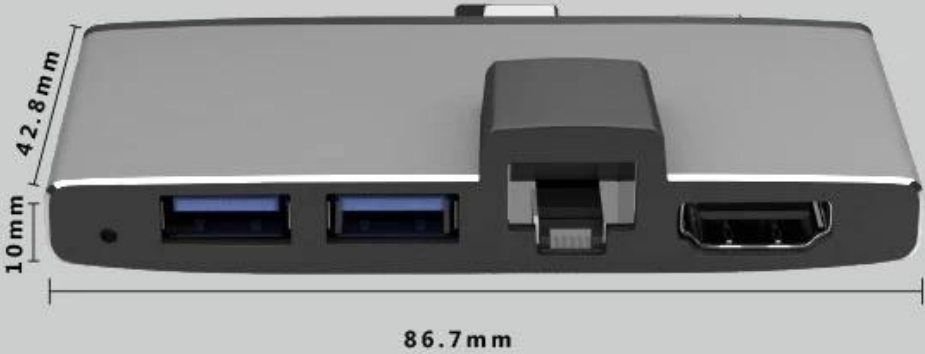

6 in 1

Surface pro3/4/5

Let the notebook interface not be scarce

Connect multiple devices multi-function conversion

- Gigabit Ethernet port
- USB3.0
- TF/SD card slot
- HDMI interface

Provide Gigabit Ethernet port, games, Office and download are very good.

Tightly fit
Stable performance

Sur768 (pro3/pro4/pro5)

USB-Female

miniDP

pro5 12.0mm
pro4 12.7mm
pro3 13.3mm

Universal USB interface device

Support U disk, keyboard, mouse, hard disk,
USB printer and other devices