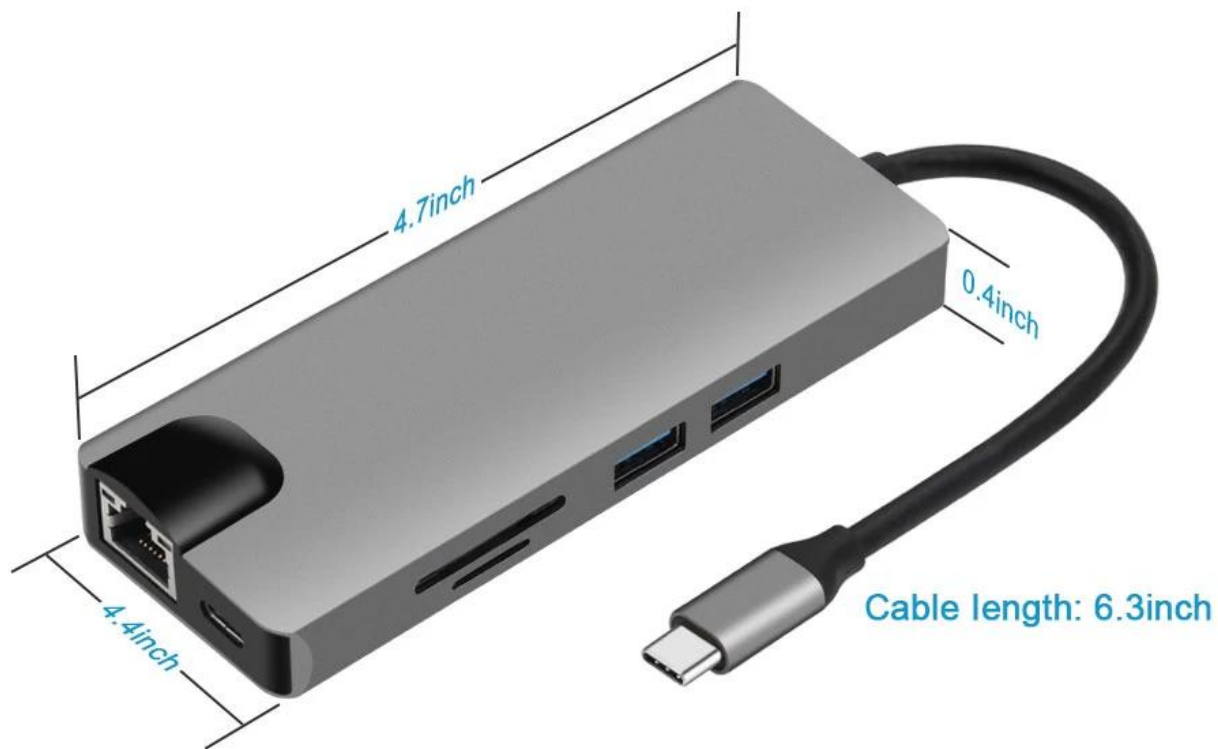

## Ultimate 9-in-1 Solution

Expands your USB-C like never before.

## RELIABLE WIRED WEB

Rj45 Gigabit Ethernet Port provide a stable, reliable web access of up to 1 Gbps

4.7inch

0.4inch

4.4inch

Cable length: 6.3inch

Monitor or Projector Can  
be Connected to The HUB  
Through VGA or HDMI Port