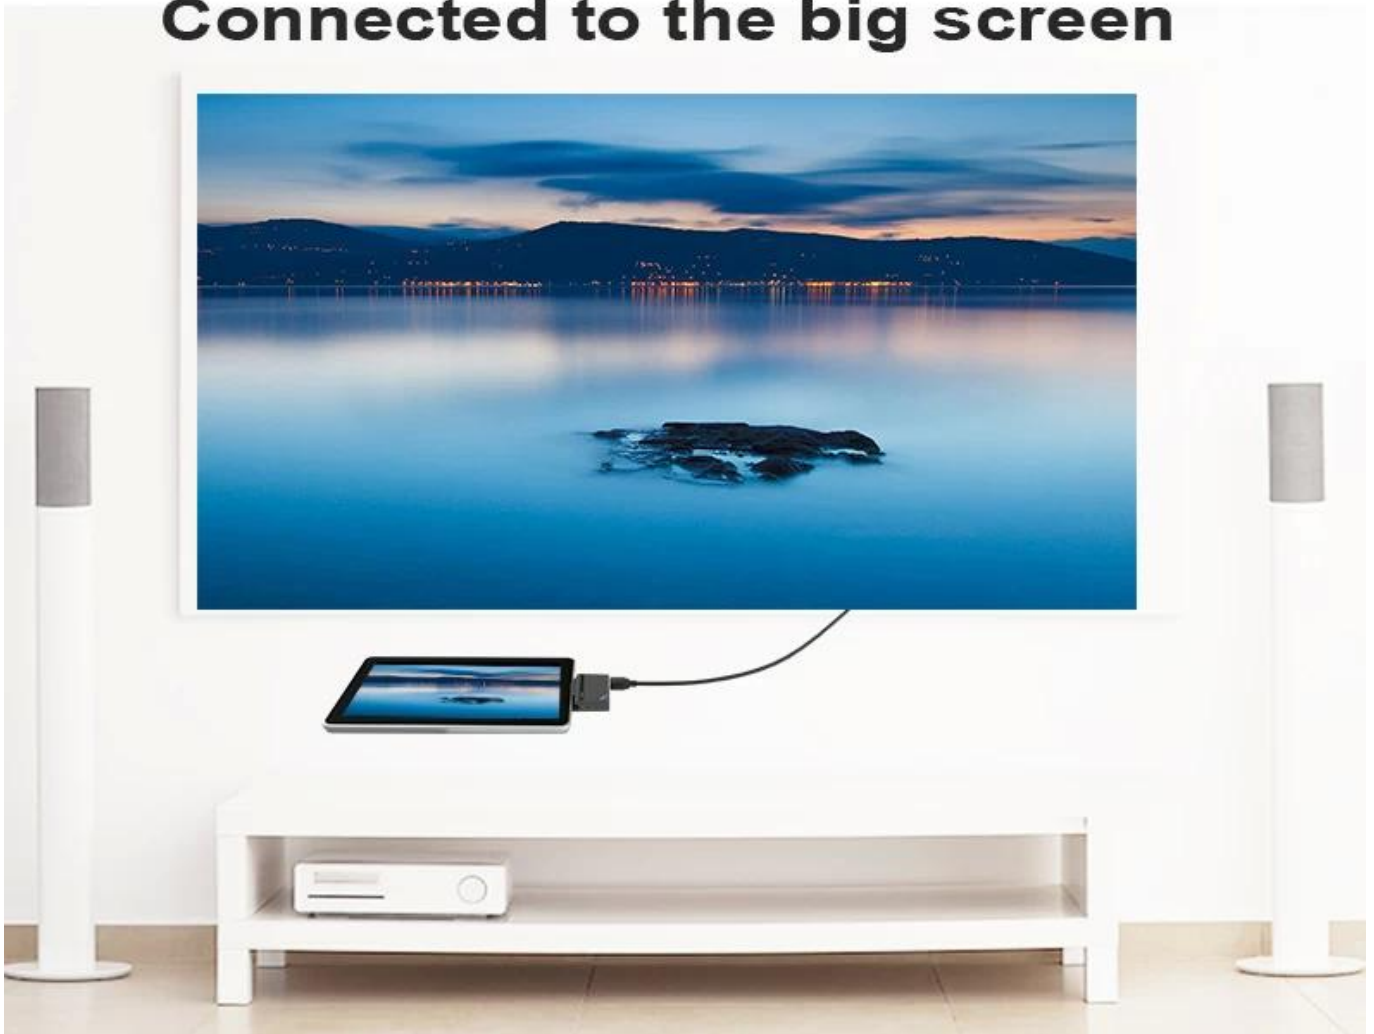

Surface Go Multifunctional docking station

HDMI USB2.0x2 TF/SD

Type C (PD Only)

Type C (PD Only)

TF / SD read output data

External USB device

HDMI interface

Connected to the big screen

Products

Model: sgo729+ Color: Black Weight: 40G