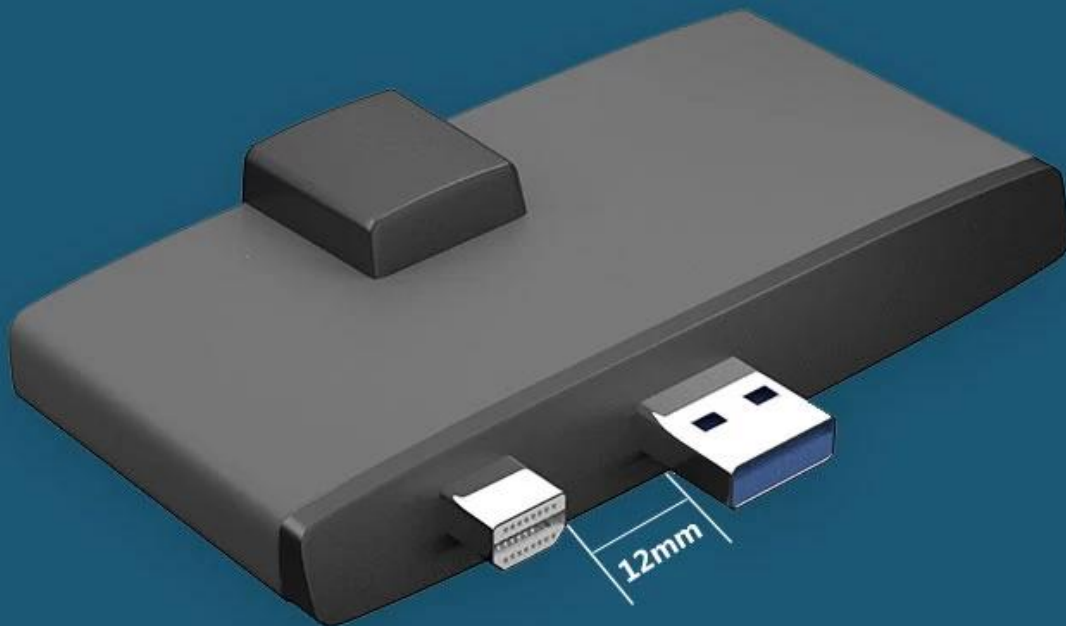

Model Number: ES-SUR768 SD001

Application: For Surface Pro

Products Status: Stock

Laptop Connecting Interface: USB3.0 & Mini DP

Ports: 5-8

Product name: 6 in 1 USB Hub Docking with Ethernet

Color: Gray

Multifunctional docking station

6 in 1

Surface pro3/4/5

Let the notebook interface not be scarce

Connect multiple devices multi-function conversion

- Gigabit Ethernet port
- USB3.0
- TF/SD card slot
- HDMI interface

Connect to a wired network,
The transmission is more stable.

Provide Gigabit Ethernet port, games,
Office and download are very good.

Laptop connected to large screen TV

The HDMI interface is only for your convenient connection, high resolution, 4k picture quality.
With it, you no longer have to worry about small screens and see more details clearly.
Let us experience the visual feast brought by the big screen together.

Tightly fit
Stable performance

Sur768 (pro3/pro4/pro5)

USB-Female

miniDP

pro5	12.0mm
pro4	12.7mm
pro3	13.3mm

Universal USB interface device

Support U disk, keyboard, mouse, hard disk,
USB printer and other devices