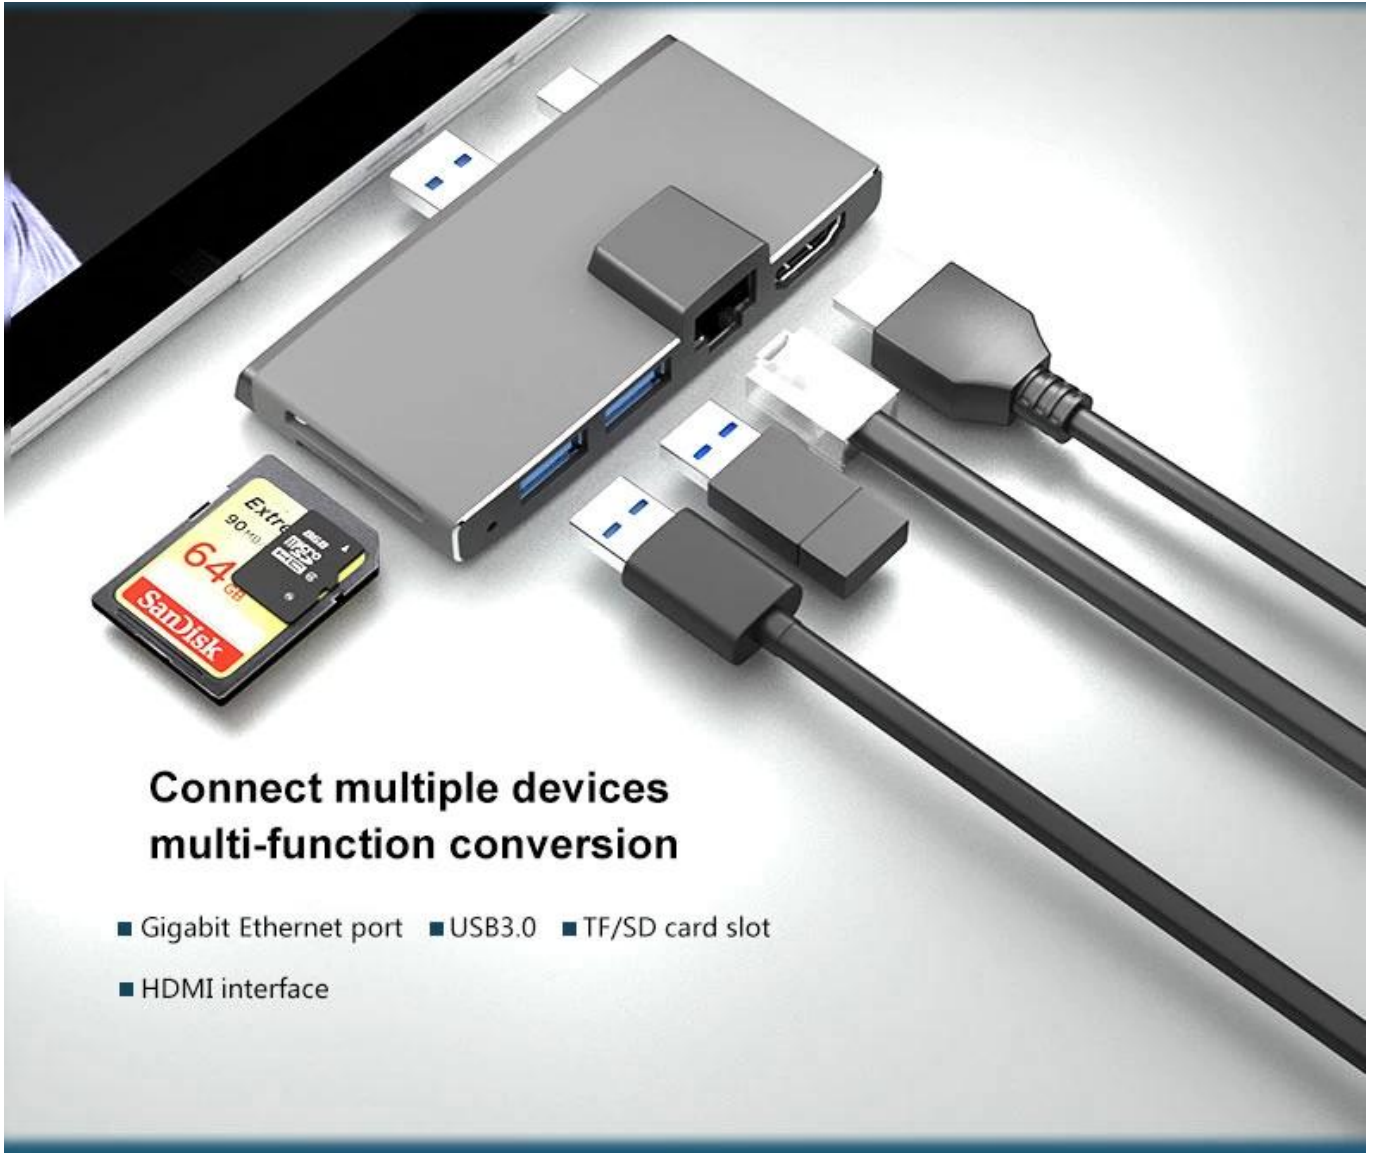

Model Number: ES-SUR768 SD001

Application: For Surface Pro

Products Status: Stock

Laptop Connecting Interface: USB3.0 & Mini DP

Ports: 5-8

Product name: 6 in 1 USB Hub Docking with Ethernet

Color: Gray

Multifunctional docking station

6 in 1

Surface pro3/4/5

Let the notebook interface not be scarce

Connect multiple devices multi-function conversion

- Gigabit Ethernet port
- USB3.0
- TF/SD card slot
- HDMI interface

Connect to a wired network,
The transmission is more stable.

Provide Gigabit Ethernet port, games,
Office and download are very good.

Laptop connected to large screen TV

The HDMI interface is only for your convenient connection, high resolution, 4k picture quality.
With it, you no longer have to worry about small screens and see more details clearly.
Let us experience the visual feast brought by the big screen together.

Tightly fit
Stable performance

Sur768 (pro3/pro4/pro5)

USB-Female

miniDP

pro5	12.0mm
pro4	12.7mm
pro3	13.3mm

Universal USB interface device

Support U disk, keyboard, mouse, hard disk,
USB printer and other devices