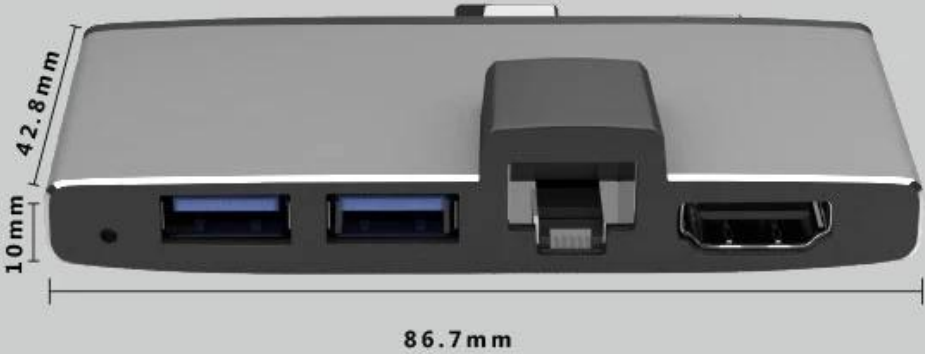

6 in 1

Surface pro3/4/5

Let the notebook interface not be scarce

Connect multiple devices multi-function conversion

- Gigabit Ethernet port
- USB3.0
- TF/SD card slot
- HDMI interface

Connect to a wired network,
The transmission is more stable.

Tightly fit
Stable performance

Sur768 (pro3/pro4/pro5)

USB-Female

miniDP

pro5	12.0mm
pro4	12.7mm
pro3	13.3mm

Universal USB interface device

Support U disk, keyboard, mouse, hard disk,
USB printer and other devices