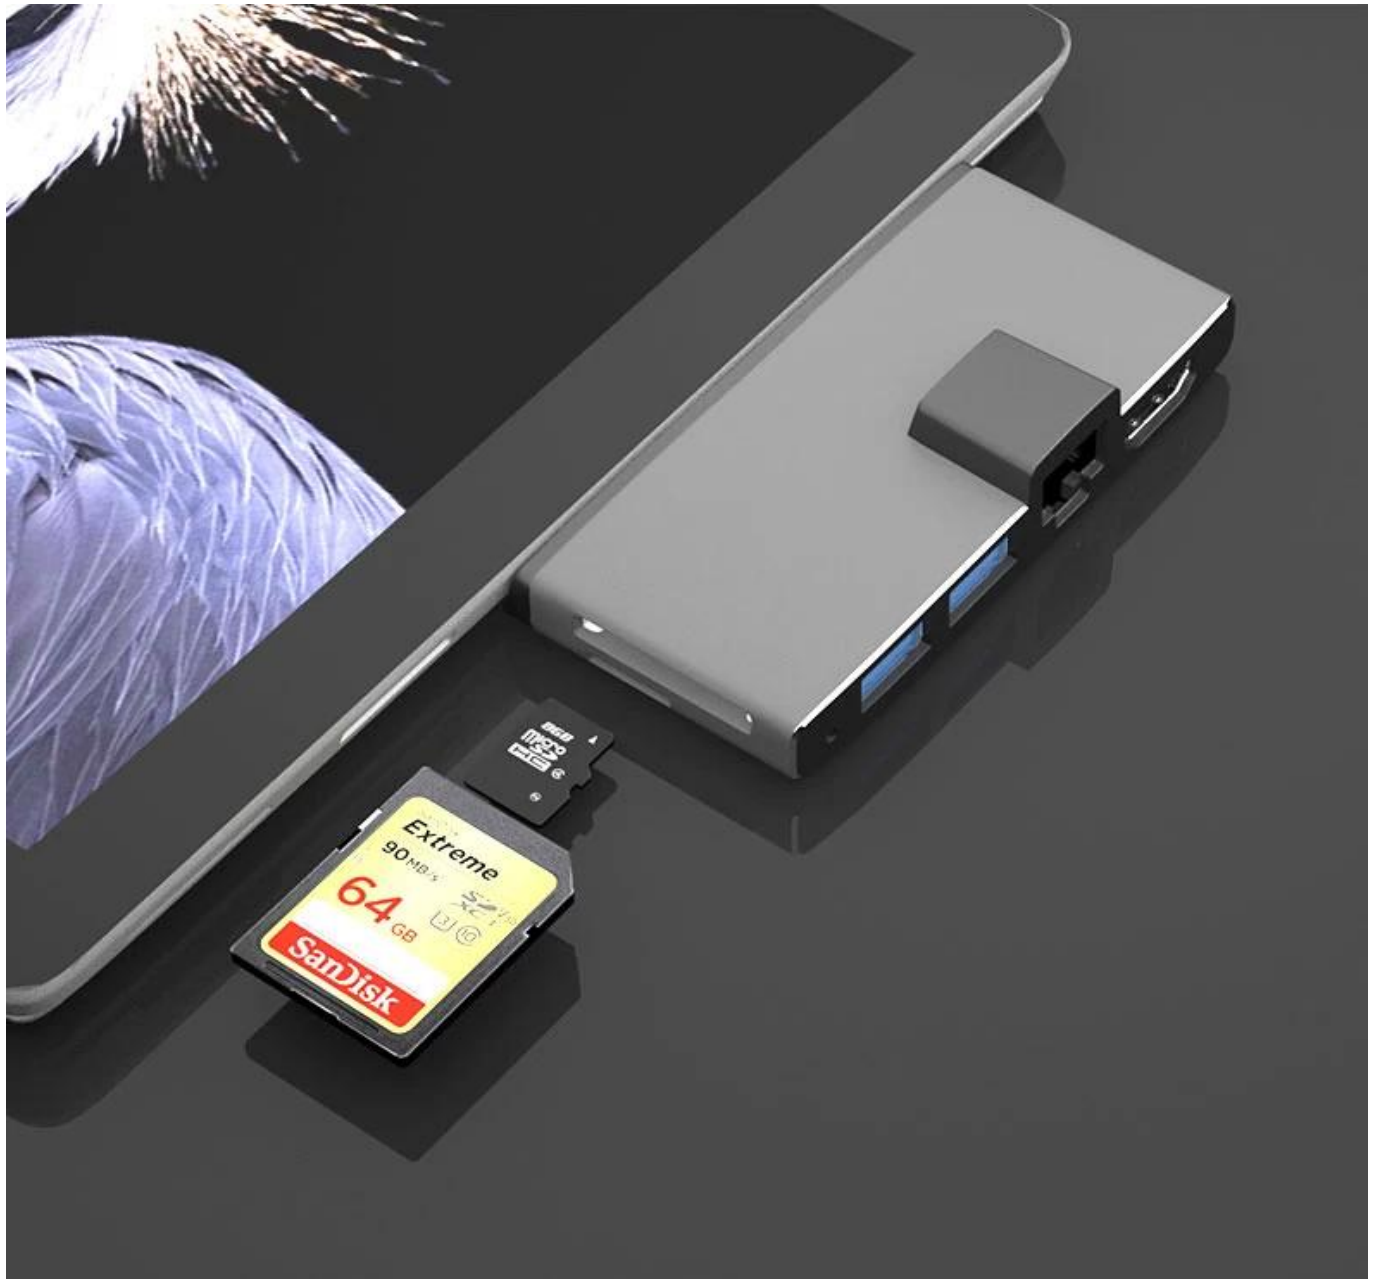

Model Number: ES-SUR768 SD001

Application: For Surface Pro

Products Status: Stock

Laptop Connecting Interface: USB3.0 & Mini DP

Ports: 5-8

Product name: 6 in 1 USB Hub Docking with Ethernet

Color: Gray

Multifunctional docking station

6 in 1

Surface pro3/4/5

Let the notebook interface not be scarce

Connect multiple devices multi-function conversion

- Gigabit Ethernet port
- USB3.0
- TF/SD card slot
- HDMI interface

Connect to a wired network,
The transmission is more stable.

Tightly fit
Stable performance

Sur768 (pro3/pro4/pro5)

USB-Female

miniDP

pro5	12.0mm
pro4	12.7mm
pro3	13.3mm

Universal USB interface device

Support U disk, keyboard, mouse, hard disk,
USB printer and other devices

Printer

mouse

SD card

hard disk

U disk

keyboard

projector

TV