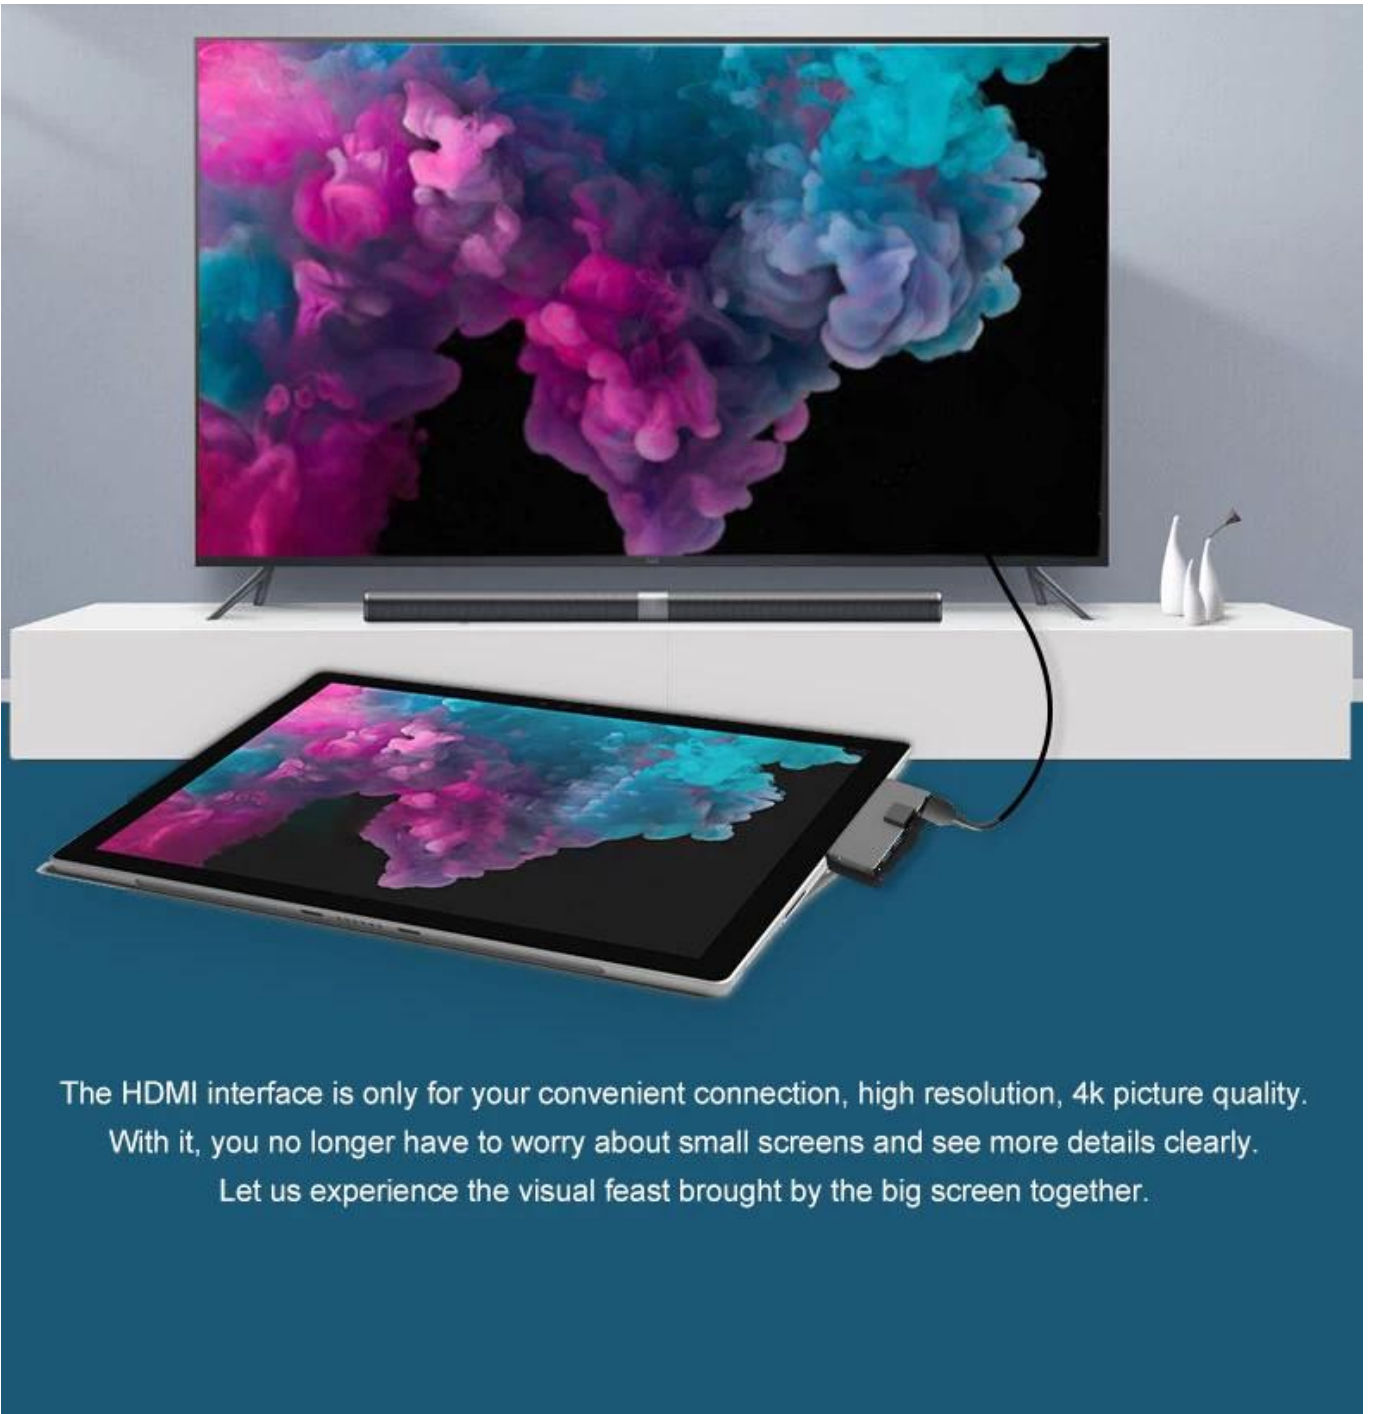

Model Number: ES-SUR768 SD001

Application: For Surface Pro

Products Status: Stock

Laptop Connecting Interface: USB3.0 & Mini DP

Ports: 5-8

Product name: 6 in 1 USB Hub Docking with Ethernet

Color: Gray

Multifunctional docking station

6 in 1

Surface pro3/4/5

Let the notebook interface not be scarce

Connect multiple devices multi-function conversion

- Gigabit Ethernet port
- USB3.0
- TF/SD card slot
- HDMI interface

Connect to a wired network,
The transmission is more stable.

Provide Gigabit Ethernet port, games,
Office and download are very good.

Laptop connected to large screen TV

The HDMI interface is only for your convenient connection, high resolution, 4k picture quality.
With it, you no longer have to worry about small screens and see more details clearly.
Let us experience the visual feast brought by the big screen together.

Tightly fit
Stable performance

Sur768 (pro3/pro4/pro5)

USB-Female

miniDP

pro5	12.0mm
pro4	12.7mm
pro3	13.3mm

Universal USB interface device

Support U disk, keyboard, mouse, hard disk,
USB printer and other devices