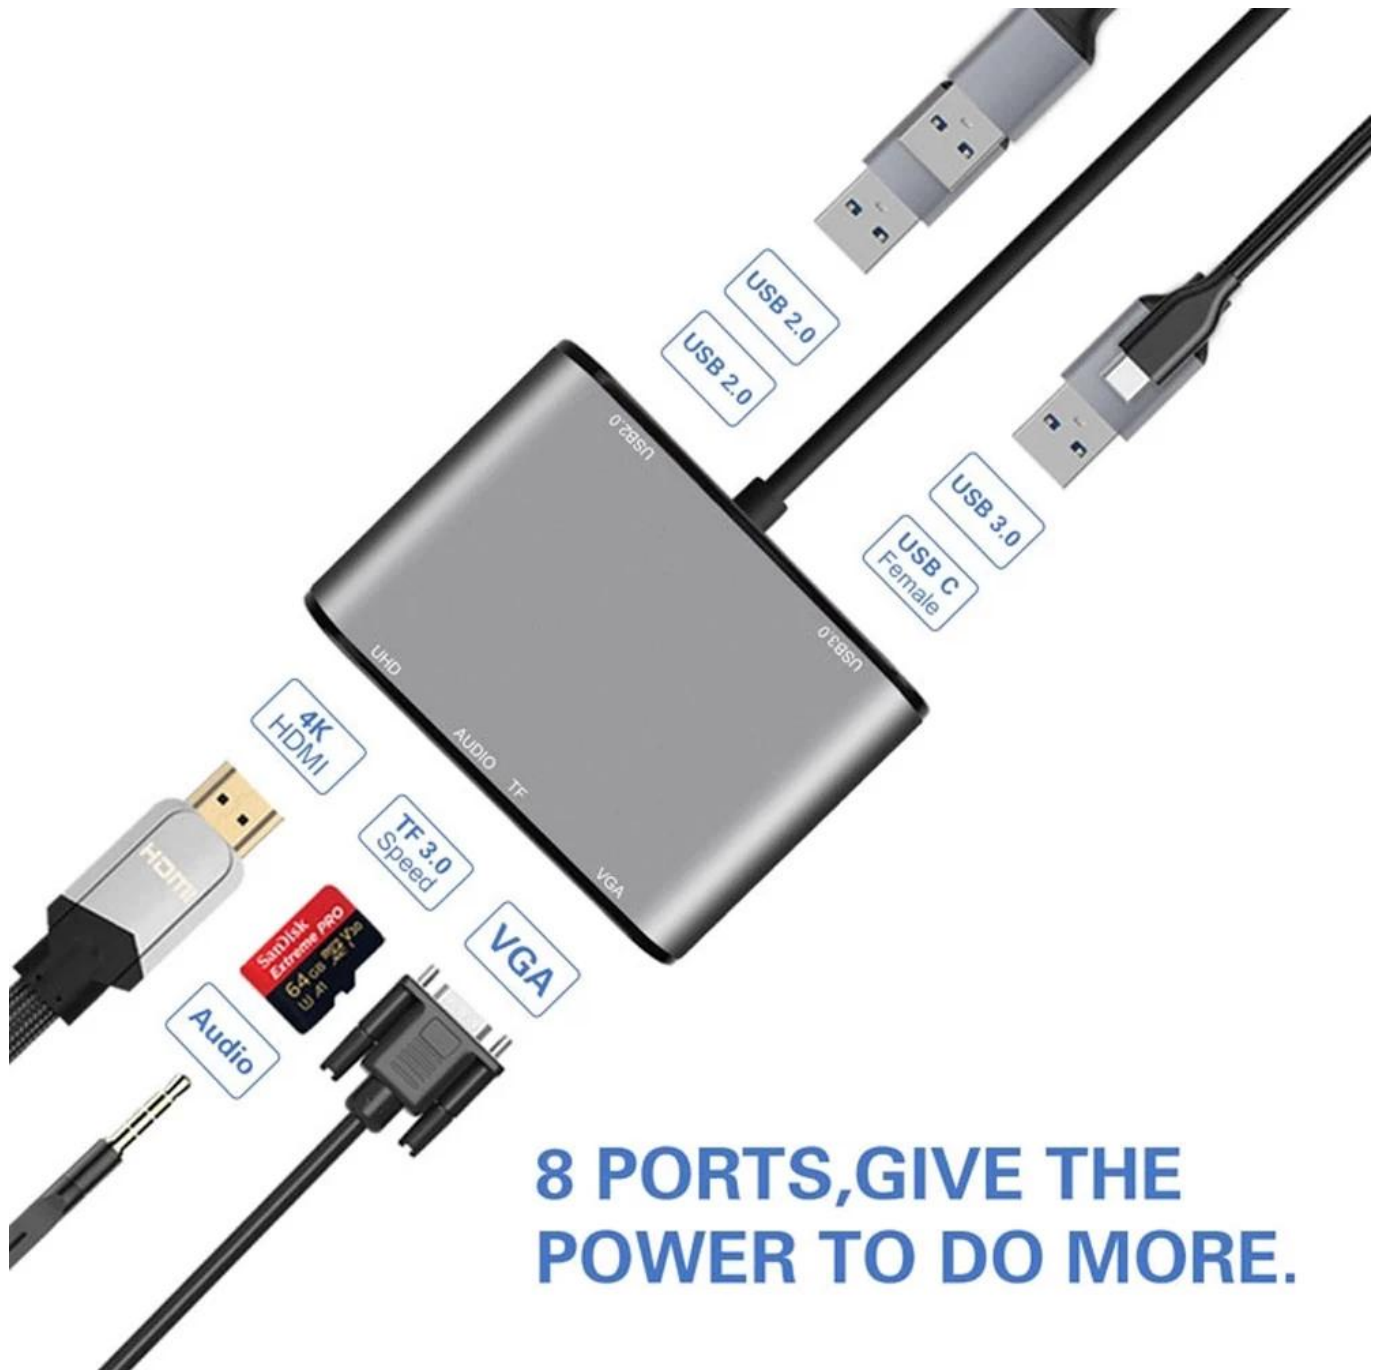

HDMI

VGA

TF

Audio

USB2.0

USB2.0

USB3.0

USB-C

**8 PORTS, GIVE THE
POWER TO DO MORE.**