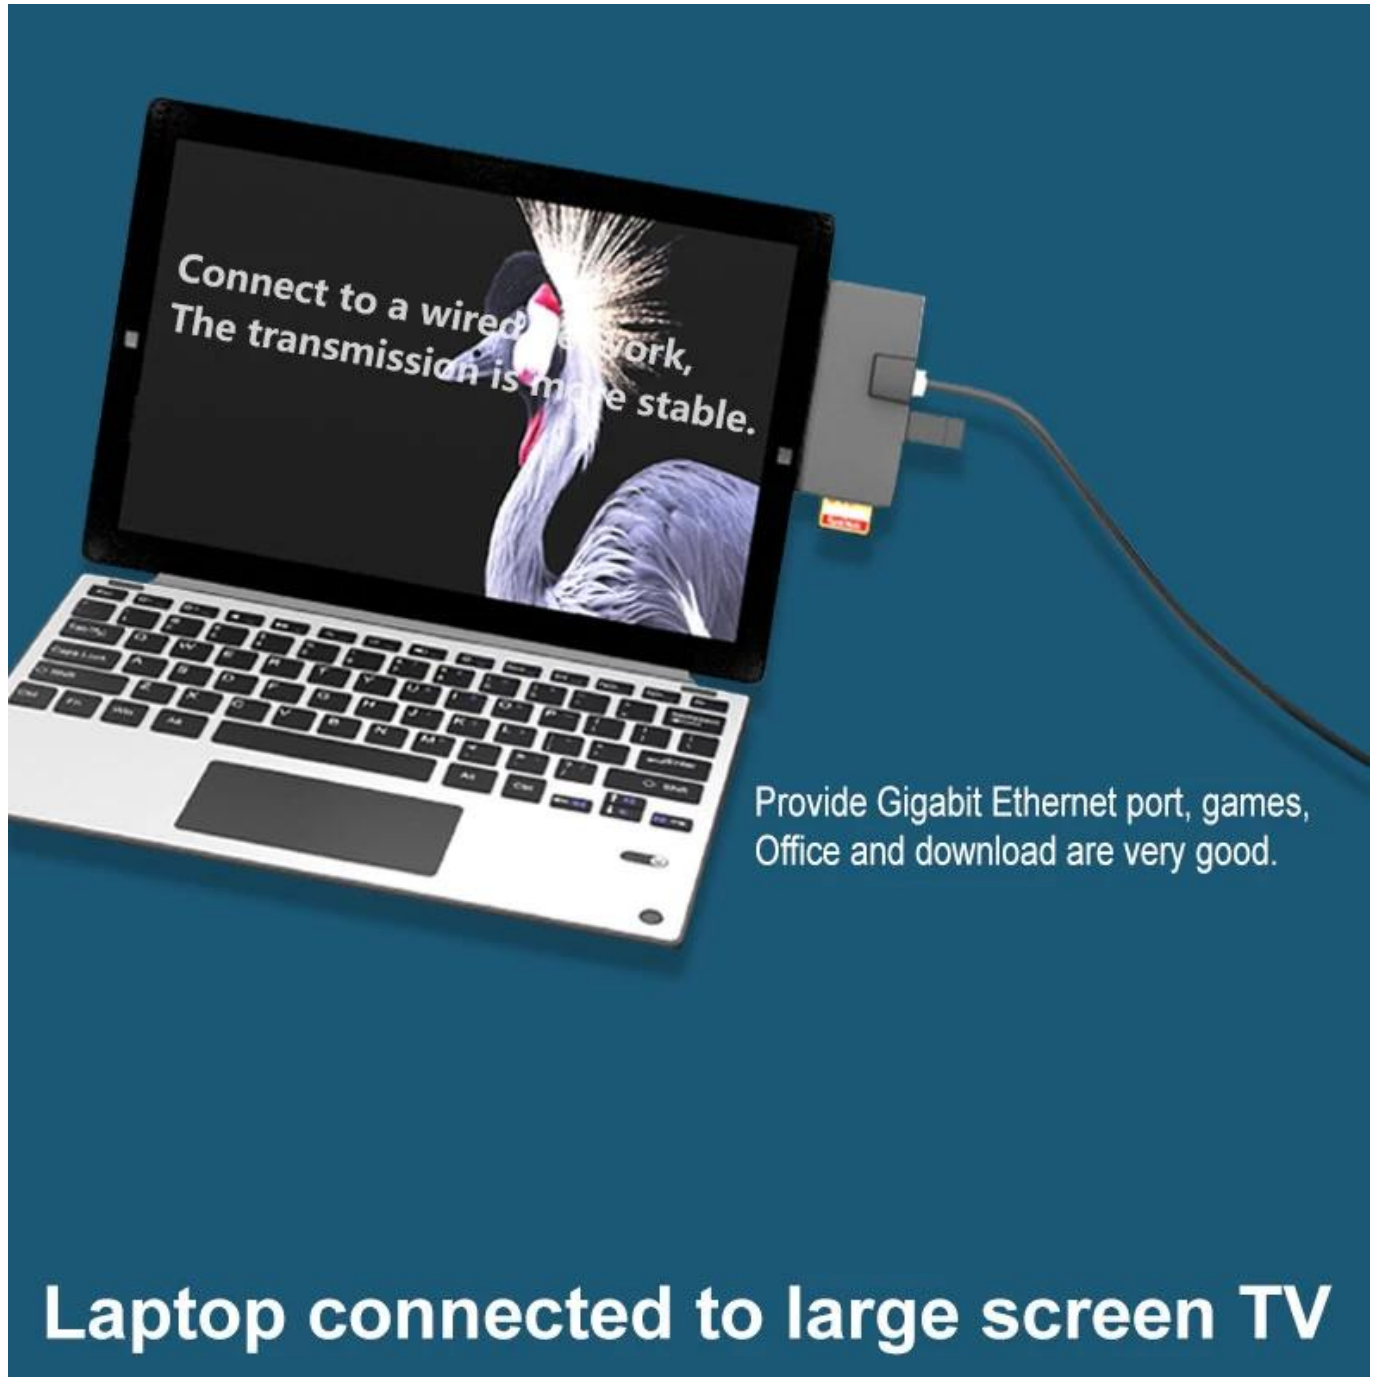

# Multifunctional docking station

## Connect multiple devices multi-function conversion

- Gigabit Ethernet port
- USB3.0
- TF/SD card slot
- HDMI interface

Provide Gigabit Ethernet port, games, Office and download are very good.

**Laptop connected to large screen TV**

The HDMI interface is only for your convenient connection, high resolution, 4k picture quality.  
With it, you no longer have to worry about small screens and see more details clearly.  
Let us experience the visual feast brought by the big screen together.