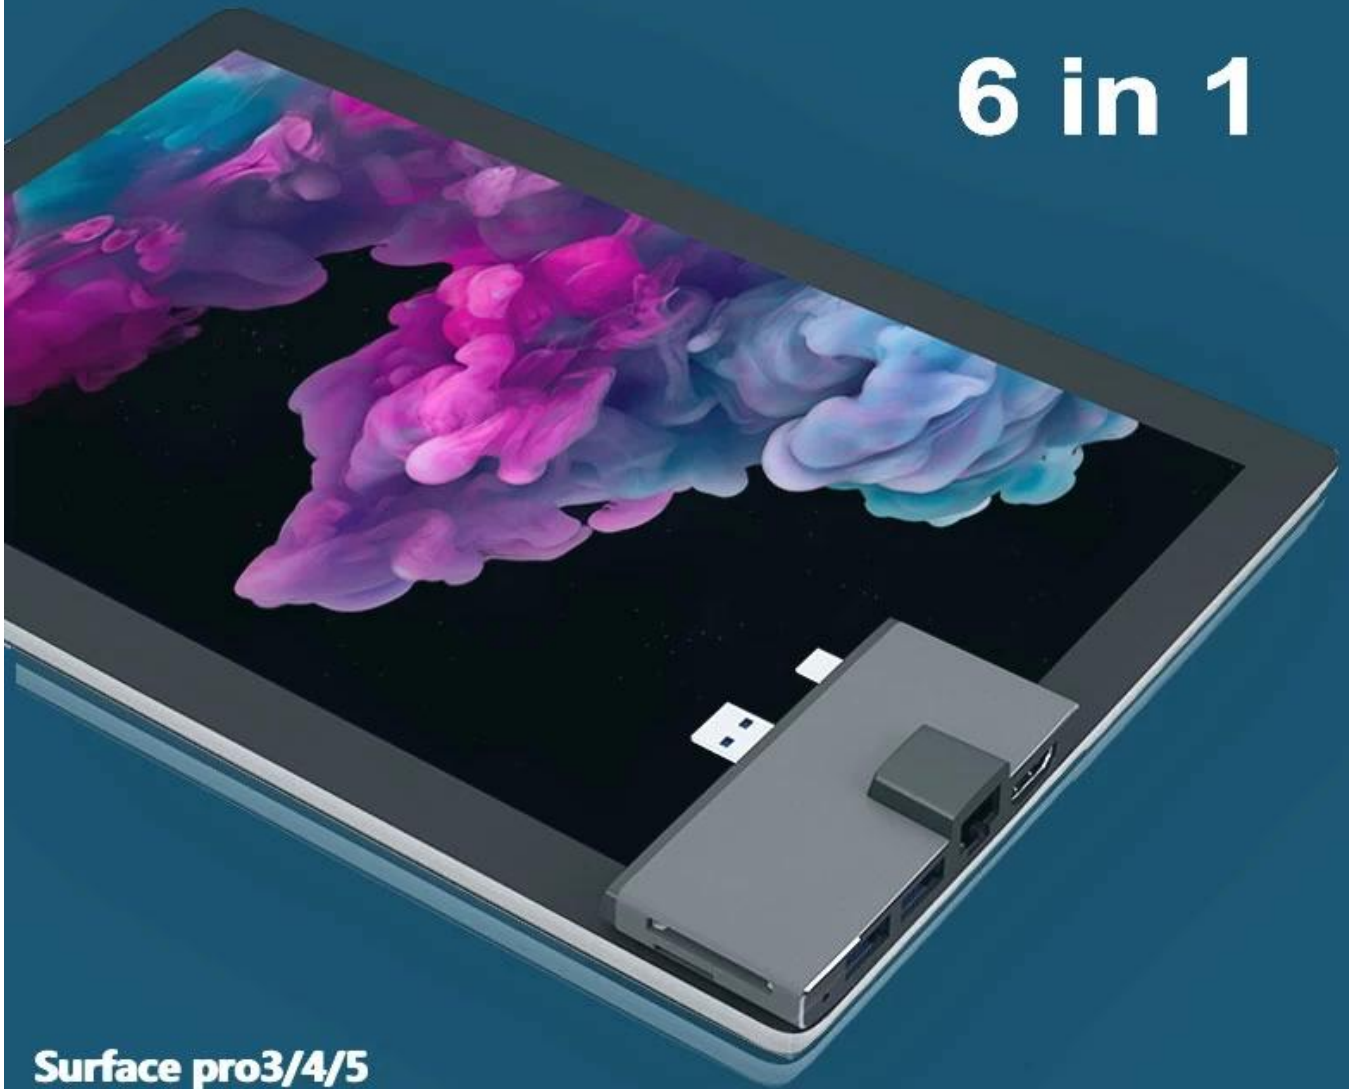

Multifunctional docking station

6 in 1

Surface pro3/4/5

Let the notebook interface not be scarce

Connect multiple devices multi-function conversion

- Gigabit Ethernet port
- USB3.0
- TF/SD card slot
- HDMI interface

Provide Gigabit Ethernet port, games, Office and download are very good.

Laptop connected to large screen TV

The HDMI interface is only for your convenient connection, high resolution, 4k picture quality.
With it, you no longer have to worry about small screens and see more details clearly.
Let us experience the visual feast brought by the big screen together.

Tightly fit
Stable performance

Sur768 (pro3/pro4/pro5)

USB-Female

miniDP

pro5	12.0mm
pro4	12.7mm
pro3	13.3mm

Universal USB interface device

Support U disk, keyboard, mouse, hard disk,
USB printer and other devices

Two colors

Gray

Silver