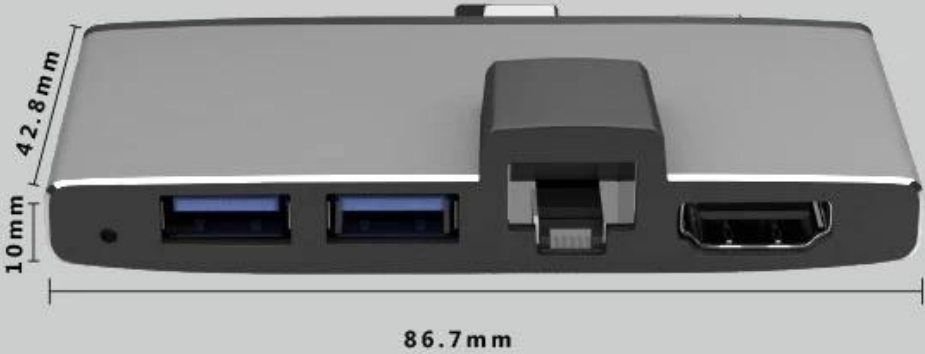

Multifunctional docking station

6 in 1

Surface pro3/4/5

Let the notebook interface not be scarce

Connect multiple devices multi-function conversion

- Gigabit Ethernet port
- USB3.0
- TF/SD card slot
- HDMI interface

Tightly fit
Stable performance

Sur768 (pro3/pro4/pro5)

USB-Female

miniDP

pro5	12.0mm
pro4	12.7mm
pro3	13.3mm

Universal USB interface device

Support U disk, keyboard, mouse, hard disk,
USB printer and other devices