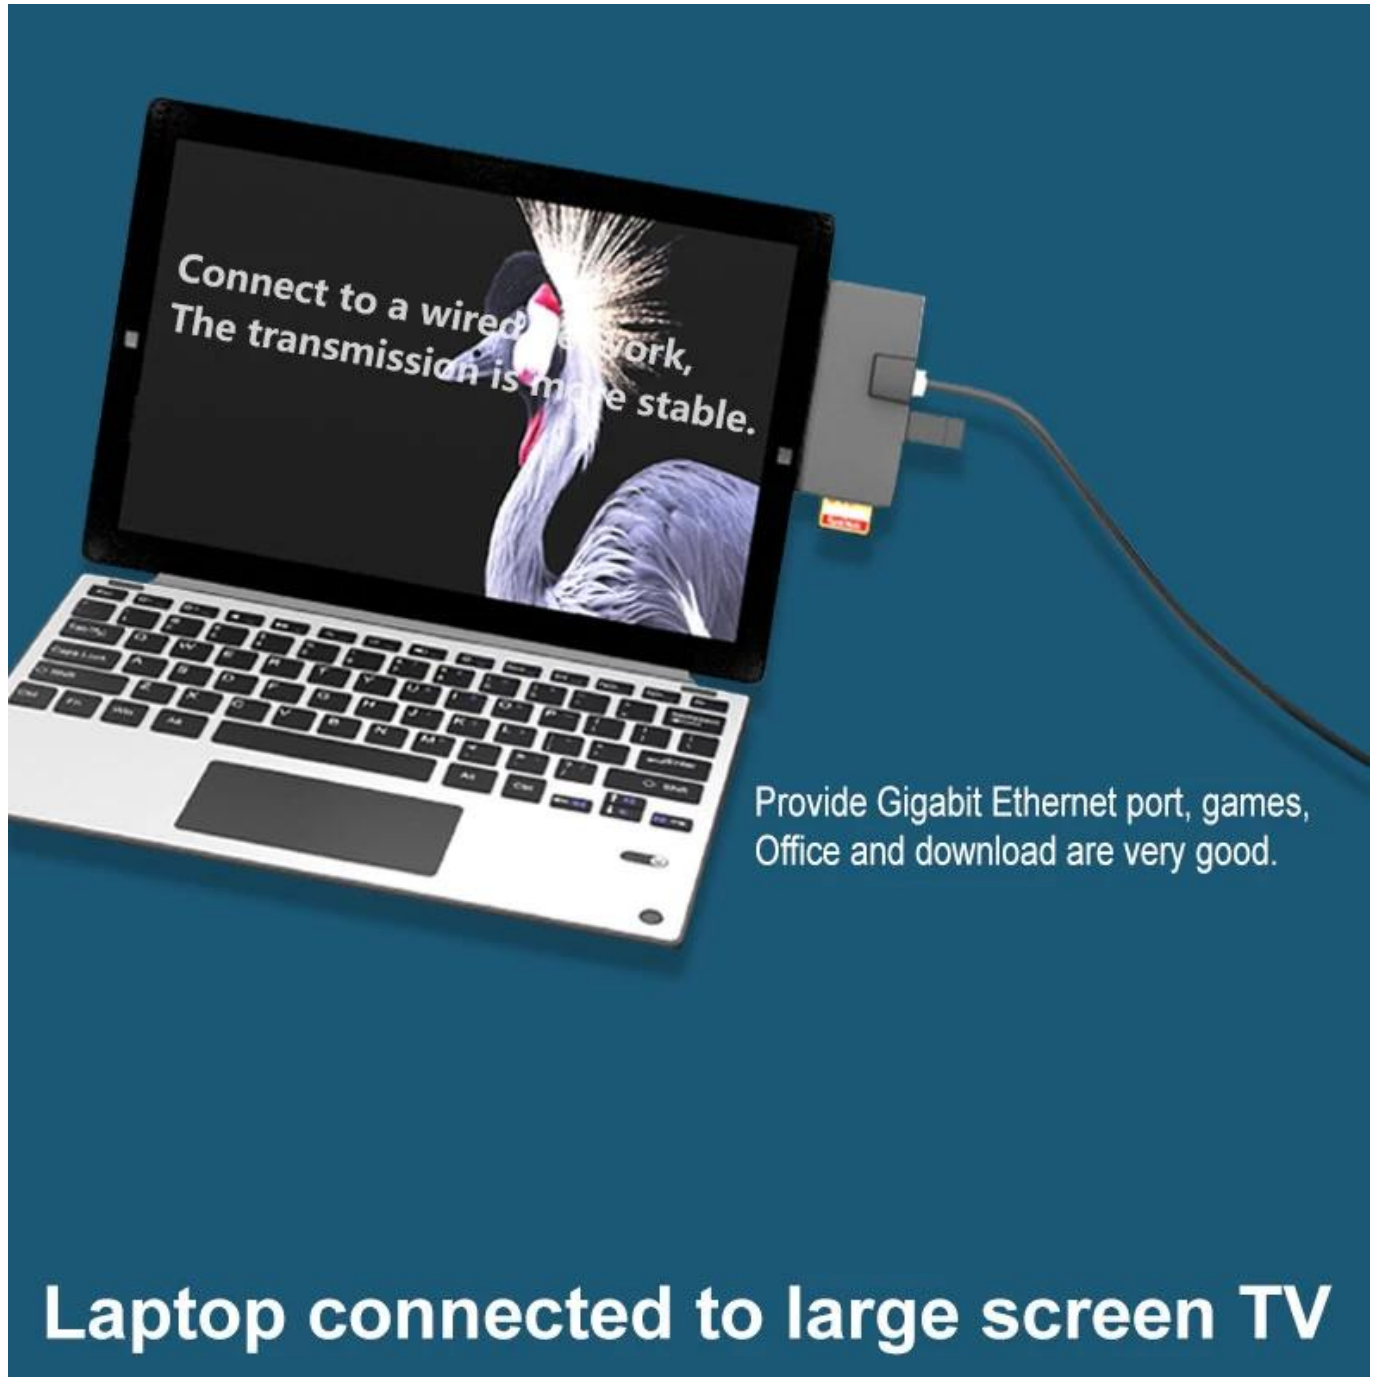

Multifunctional docking station

6 in 1

Surface pro3/4/5

Let the notebook interface not be scarce

Connect multiple devices multi-function conversion

- Gigabit Ethernet port
- USB3.0
- TF/SD card slot
- HDMI interface

Provide Gigabit Ethernet port, games, Office and download are very good.

Laptop connected to large screen TV

The HDMI interface is only for your convenient connection, high resolution, 4k picture quality.
With it, you no longer have to worry about small screens and see more details clearly.
Let us experience the visual feast brought by the big screen together.

Tightly fit
Stable performance

Sur768 (pro3/pro4/pro5)

USB-Female

miniDP

pro5	12.0mm
pro4	12.7mm
pro3	13.3mm

Universal USB interface device

Support U disk, keyboard, mouse, hard disk,
USB printer and other devices