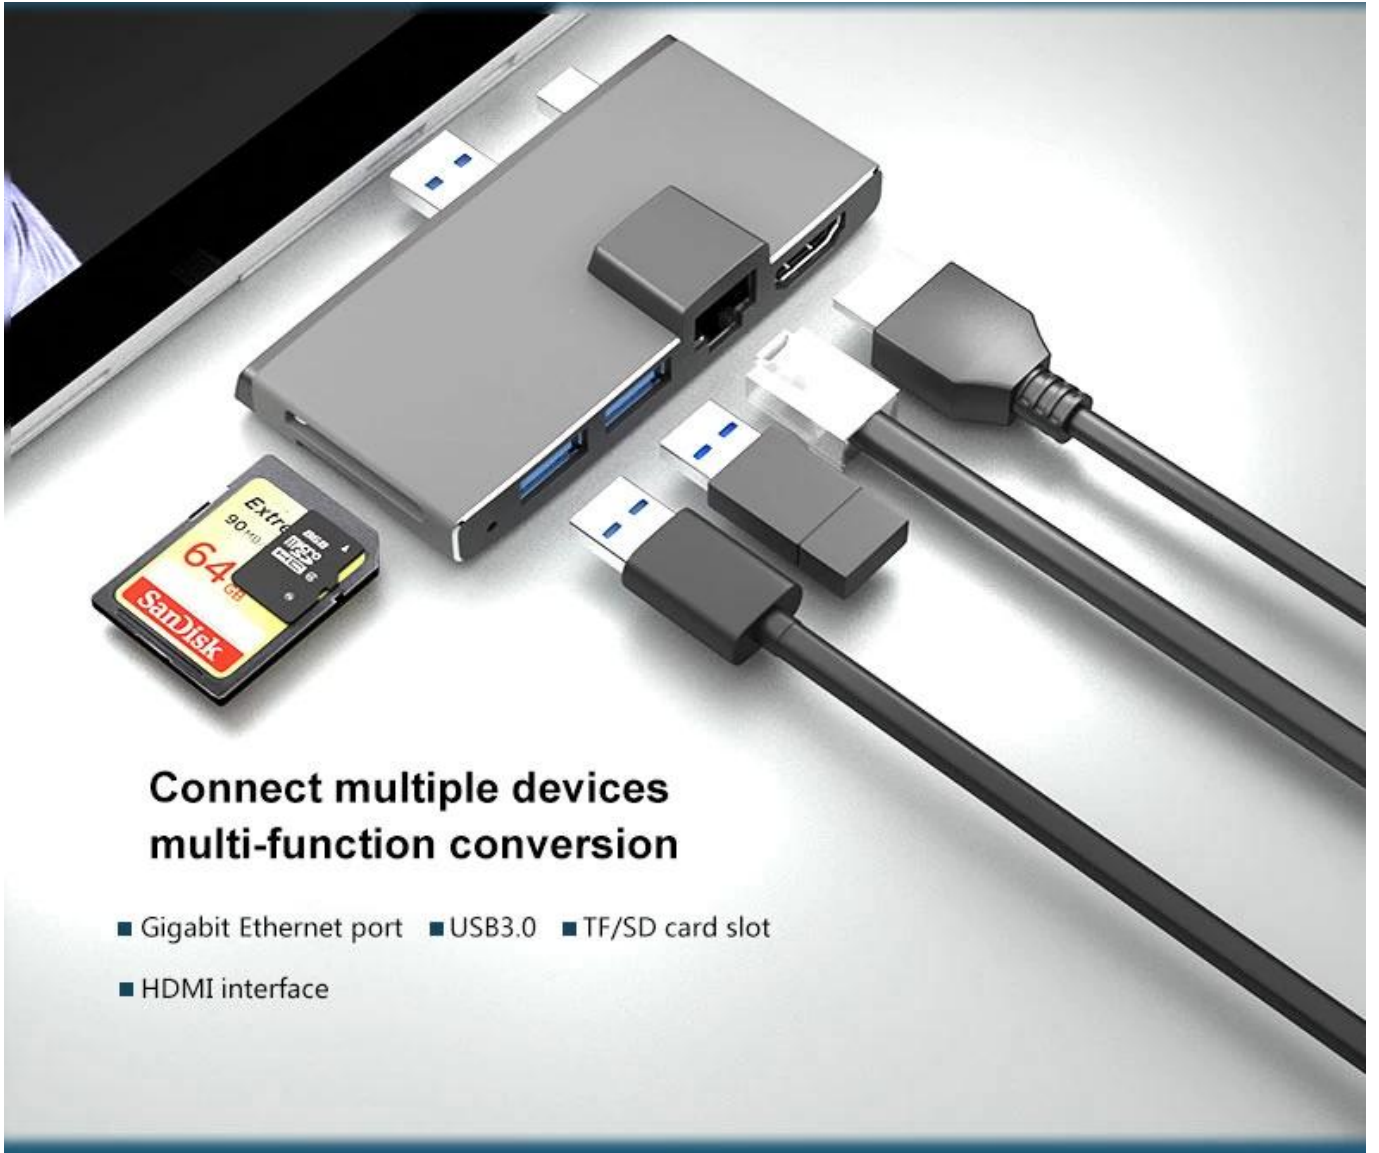

Multifunctional docking station

6 in 1

Surface pro3/4/5

Let the notebook interface not be scarce

Connect multiple devices multi-function conversion

- Gigabit Ethernet port
- USB3.0
- TF/SD card slot
- HDMI interface

Provide Gigabit Ethernet port, games, Office and download are very good.

Laptop connected to large screen TV

The HDMI interface is only for your convenient connection, high resolution, 4k picture quality.
With it, you no longer have to worry about small screens and see more details clearly.
Let us experience the visual feast brought by the big screen together.

Tightly fit
Stable performance

Sur768 (pro3/pro4/pro5)

USB-Female

miniDP

pro5	12.0mm
pro4	12.7mm
pro3	13.3mm

Universal USB interface device

Support U disk, keyboard, mouse, hard disk,
USB printer and other devices