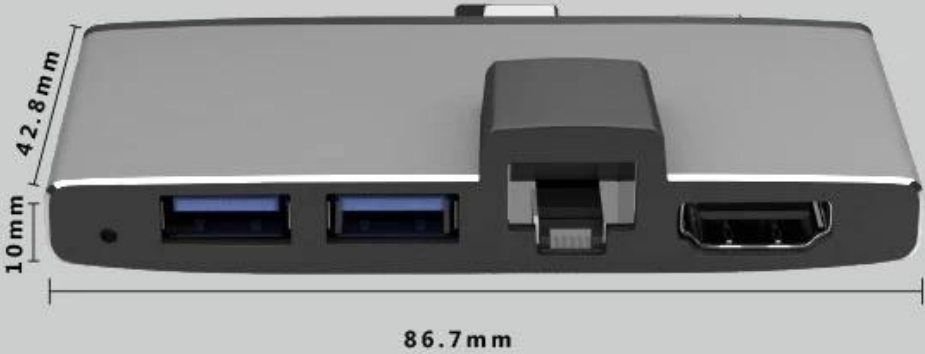

Universal USB interface device

Support U disk, keyboard, mouse, hard disk,
USB printer and other devices