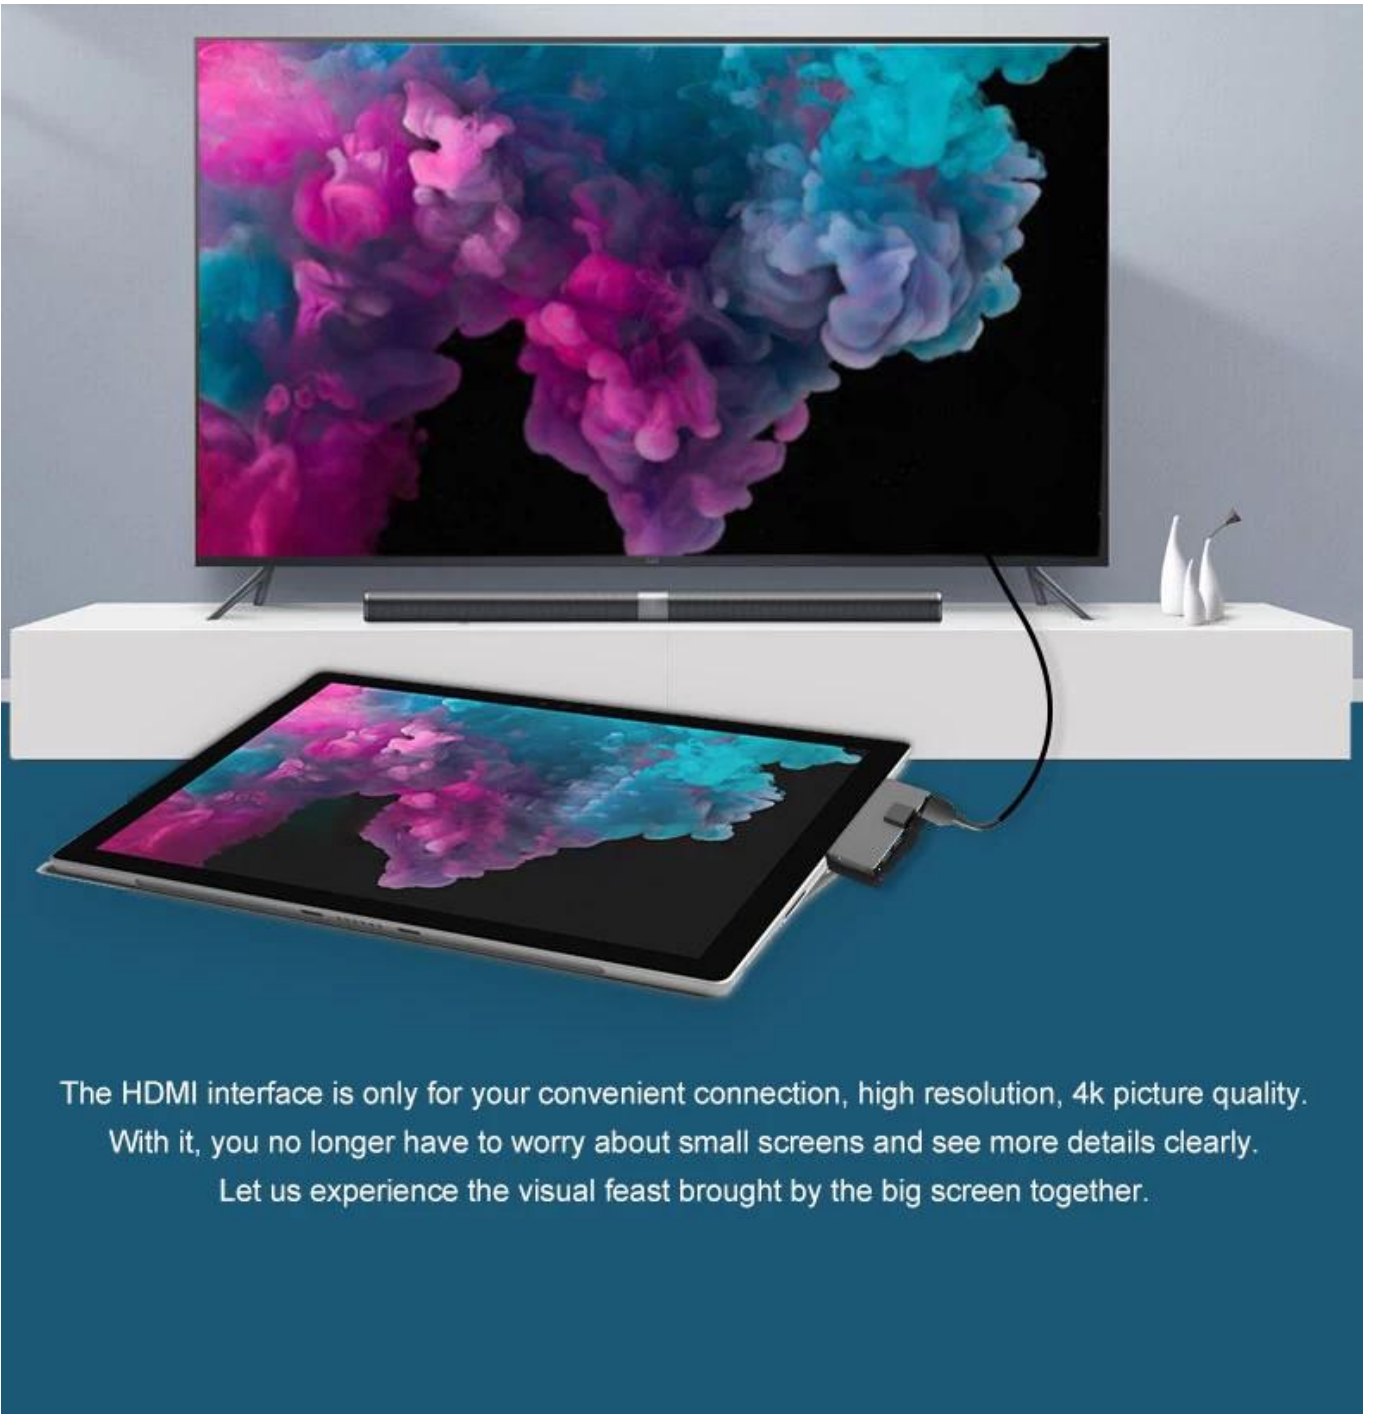

Multifunctional docking station

6 in 1

Surface pro3/4/5

Let the notebook interface not be scarce

Connect multiple devices multi-function conversion

- Gigabit Ethernet port
- USB3.0
- TF/SD card slot
- HDMI interface

Provide Gigabit Ethernet port, games, Office and download are very good.

Laptop connected to large screen TV

The HDMI interface is only for your convenient connection, high resolution, 4k picture quality.
With it, you no longer have to worry about small screens and see more details clearly.
Let us experience the visual feast brought by the big screen together.

Tightly fit
Stable performance

Sur768 (pro3/pro4/pro5)

USB-Female

miniDP

pro5	12.0mm
pro4	12.7mm
pro3	13.3mm

Universal USB interface device

Support U disk, keyboard, mouse, hard disk,
USB printer and other devices