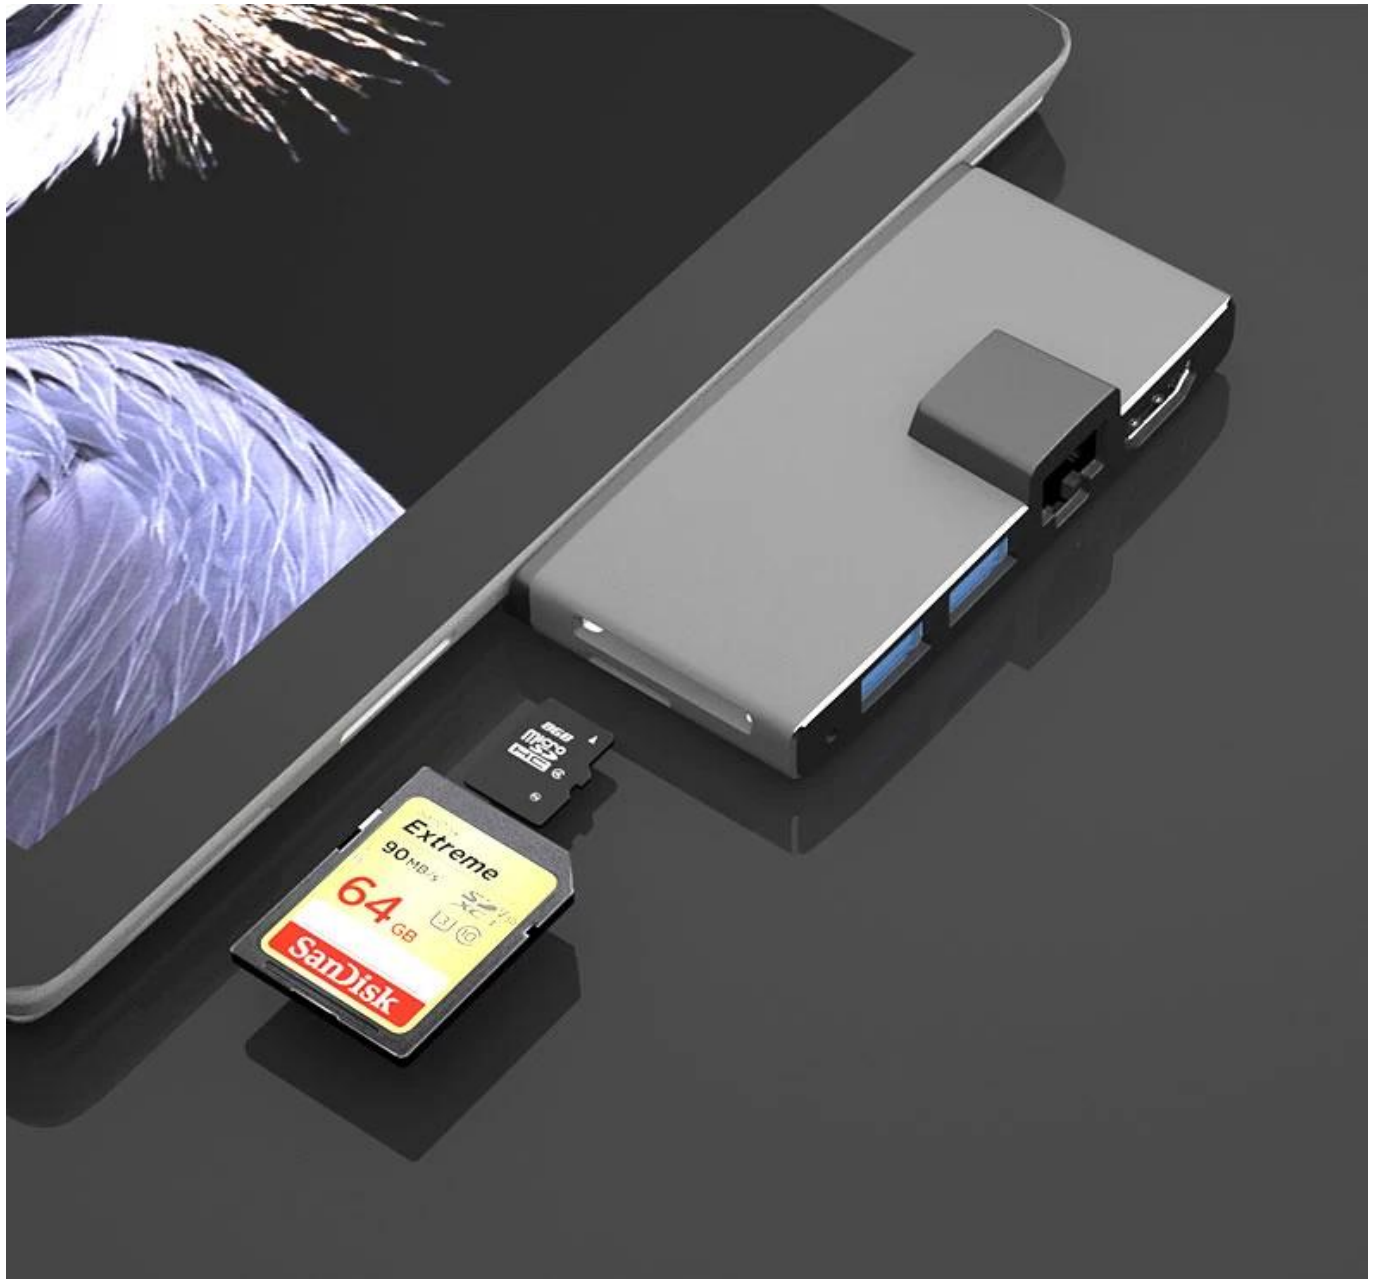

Multifunctional docking station

6 in 1

Surface pro3/4/5

Let the notebook interface not be scarce

Connect multiple devices multi-function conversion

- Gigabit Ethernet port
- USB3.0
- TF/SD card slot
- HDMI interface

Tightly fit
Stable performance

Sur768 (pro3/pro4/pro5)

USB-Female

miniDP

pro5	12.0mm
pro4	12.7mm
pro3	13.3mm

Universal USB interface device

Support U disk, keyboard, mouse, hard disk,
USB printer and other devices

Printer

mouse

SD card

hard disk

U disk

keyboard

projector

TV