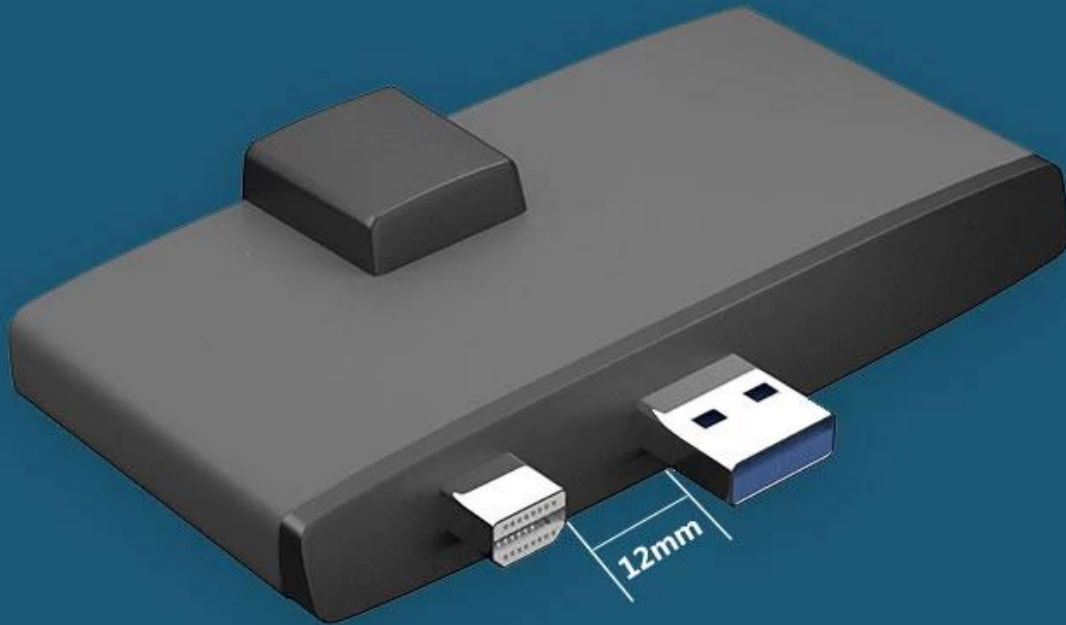

## Connect multiple devices multi-function conversion

- Gigabit Ethernet port
- USB3.0
- TF/SD card slot
- HDMI interface

Provide Gigabit Ethernet port, games, Office and download are very good.

**Laptop connected to large screen TV**

The HDMI interface is only for your convenient connection, high resolution, 4k picture quality.  
With it, you no longer have to worry about small screens and see more details clearly.  
Let us experience the visual feast brought by the big screen together.

## Sur768 (pro3/pro4/pro5)

USB-Female

miniDP

pro5	12.0mm
pro4	12.7mm
pro3	13.3mm