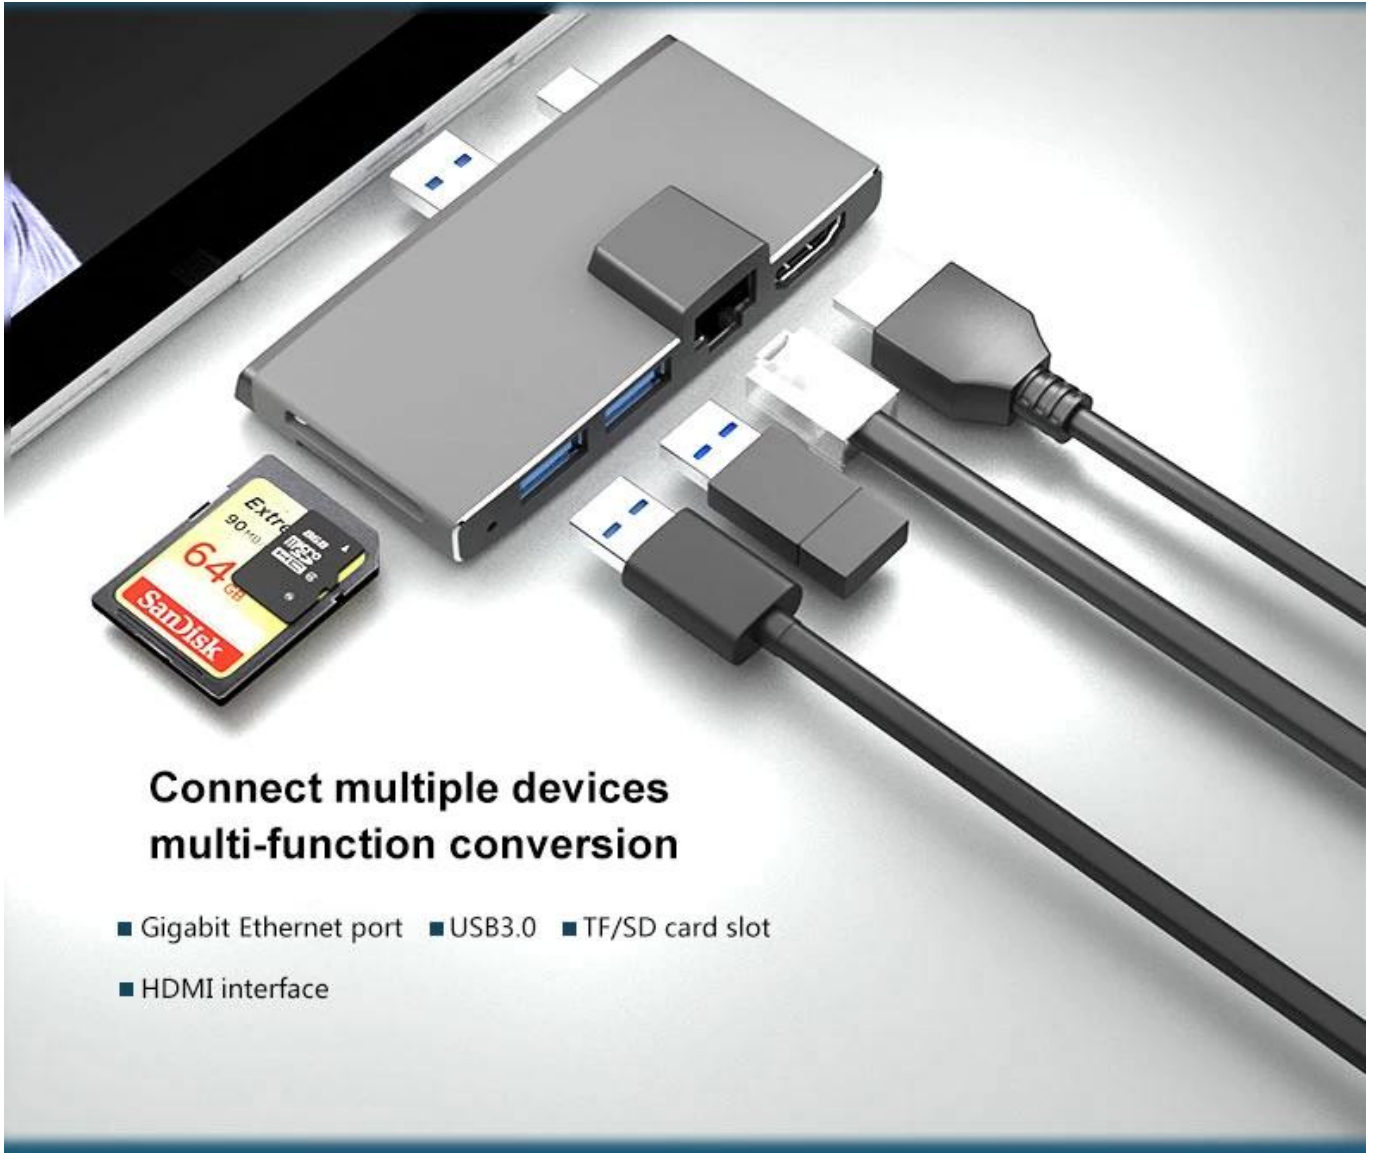

# Multifunctional docking station

## Connect multiple devices multi-function conversion

- Gigabit Ethernet port
- USB3.0
- TF/SD card slot
- HDMI interface

Provide Gigabit Ethernet port, games, Office and download are very good.

**Laptop connected to large screen TV**