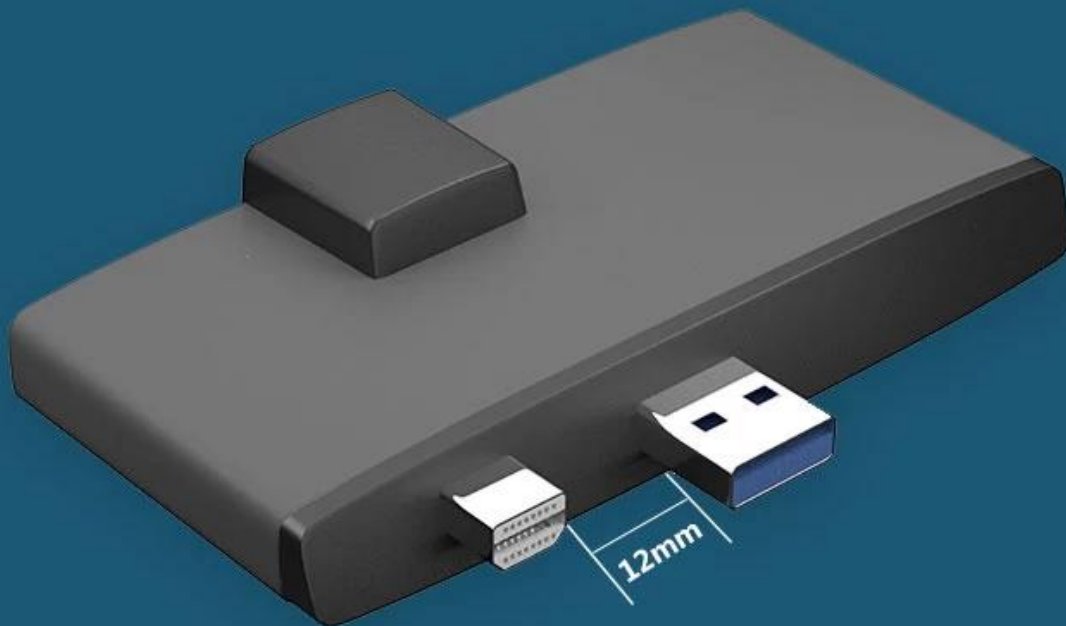

Multifunctional docking station

6 in 1

Surface pro3/4/5

Let the notebook interface not be scarce

Connect multiple devices multi-function conversion

- Gigabit Ethernet port
- USB3.0
- TF/SD card slot
- HDMI interface

Provide Gigabit Ethernet port, games, Office and download are very good.

Laptop connected to large screen TV

The HDMI interface is only for your convenient connection, high resolution, 4k picture quality.
With it, you no longer have to worry about small screens and see more details clearly.
Let us experience the visual feast brought by the big screen together.

Tightly fit
Stable performance

Sur768 (pro3/pro4/pro5)

USB-Female

miniDP

pro5	12.0mm
pro4	12.7mm
pro3	13.3mm

Universal USB interface device

Support U disk, keyboard, mouse, hard disk,
USB printer and other devices