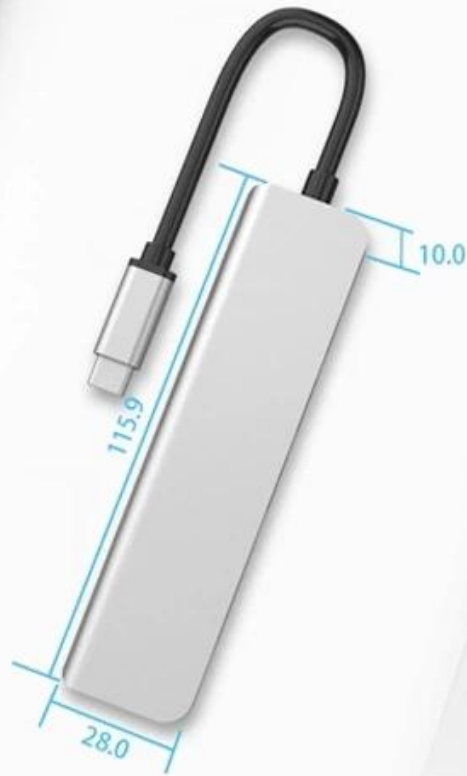

1. USB3.0: 5Gbps, 2 USB 3.0 ports for data syncing.
2. USB-C: PD3.0 60W
3. SD &TF: Support 2 cards reading simultaneously

- 4.HDMI : Max 4K UHD 3840*2160@30HZ
5. Neutral Color: Grey+Black cable
6. Material: Auminum alloy case

6-in-1 Hub

Multiply your Type-C port with this HUB

Easy to Carry

Portable, Slim and Compact

■ millimeter

More Space ,More Application

Allows more peripherals and connectors since the extra space between each port