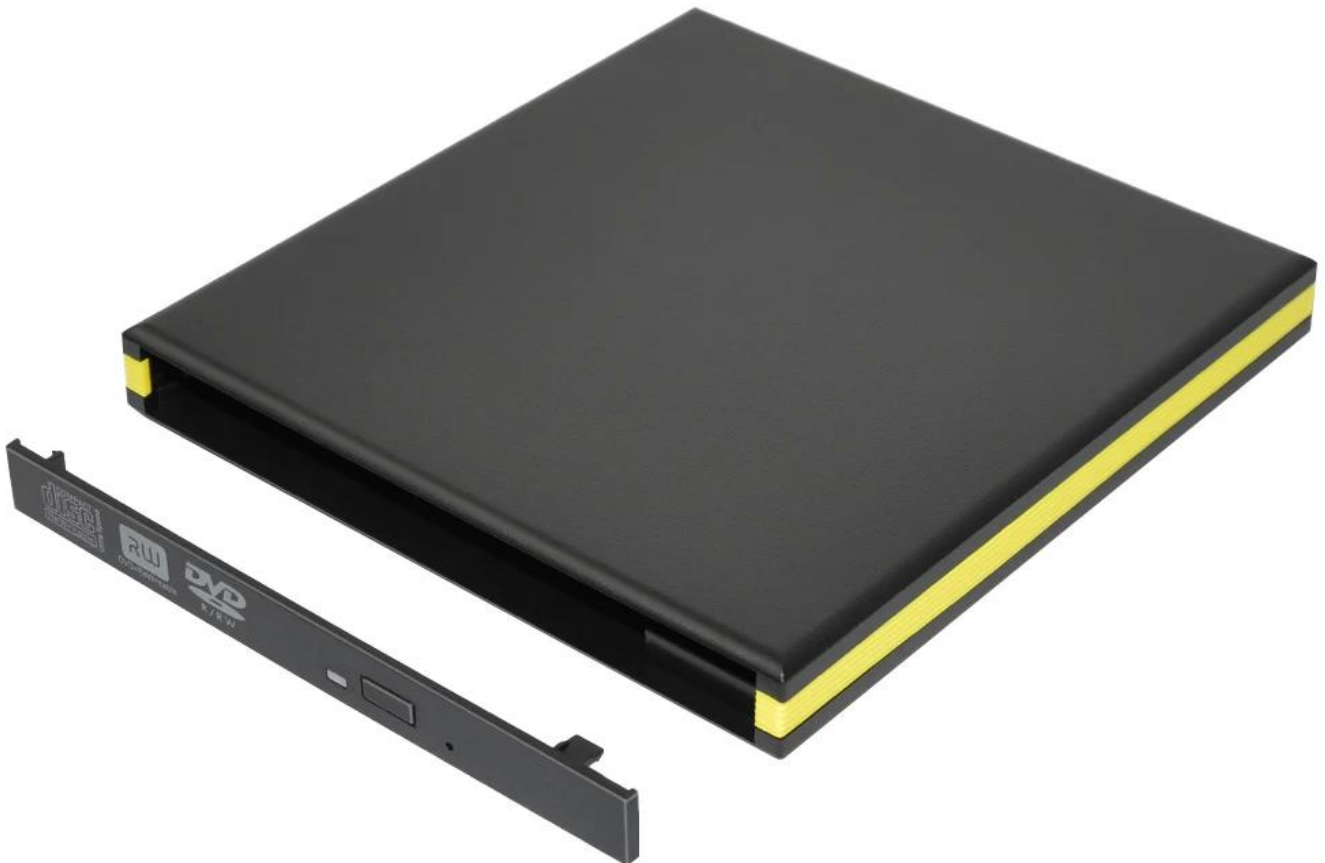

Product Description

- 1)Material of enclosure: plastic
- 2)Optional colours: multicolor for your choice.
- 3)Size:139*147*18 mm
- 4)Weight:150g
- 5) Can be assemble the 12.7MM DVDRW/Combo/CDROM
- 6)Several colors for your choose
- 7) Support Window2K/XP/2003/Vista/7, Linux , Mac 10 OS.

Product Picture

Data Port

Power Port