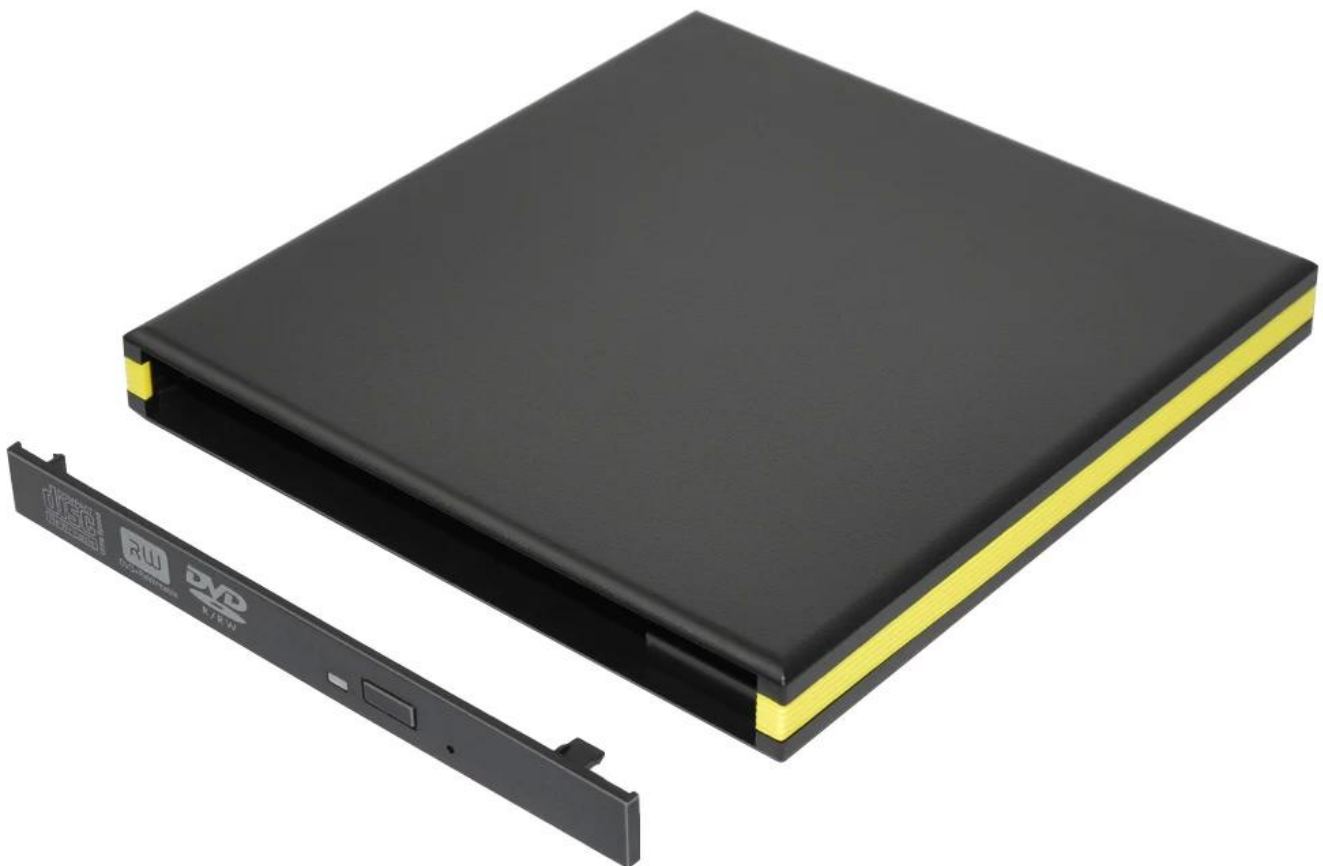

Product Description

- 1)Material of enclosure: plastic
- 2)Optional colours: multicolor for your choice.
- 3)Size:139*147*18 mm
- 4)Weight:150g
- 5) Can be assemble the 12.7MM DVDRW/Combo/CDROM
- 6)Several colors for your choose
- 7) Support Window2K/XP/2003/Vista/7, Linux , Mac 10 OS.

Product Picture

Data Port

Power Port