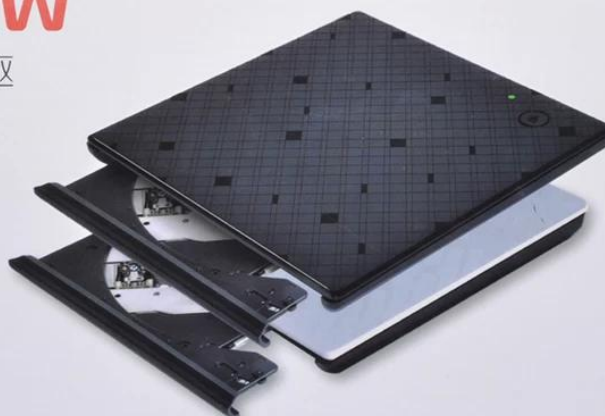

Product Description

DVDRW with inductive touch switch

- 1)Material of enclosure: ABS plastic
- 2)Optional colours: Black and white
- 3)Size:148.5*150.5*15MM
- 4)Weight:372g
- 5)Can be assemble the 9.5MM DVDRW/DVDRW/Combo/CDROM
- 6)Support Windows7/8, Linux , Mac 10 OS
- 7)Support 1.5 Gbps SATA interface standard, I support the highest 3.0 Gbps SATA - II interface standards
- 8)Support sleep mode to save power
- 9)Without driver, plug and play, support hot plug
- 10)USB3.0 transfer Standard, backward compatible with USB2.0 and steady Data transmission speed.
- 13)Adopt INIC3609 program.
- 14)Built-in new standard 9.5 mm , 2 MB cassette mechanism.
- 15)With RoHS, CE certification.

Product Picture

PORTABLE MOBILE EXTERNAL

DVD-RW

便携式移动光驱

- 支持即插即用。
- 触控一键弹出功能。
- LED电源/读写指示灯功能。
- 数据线采用纯铜编织工艺阻抗小，屏蔽强，数据传输更稳定。