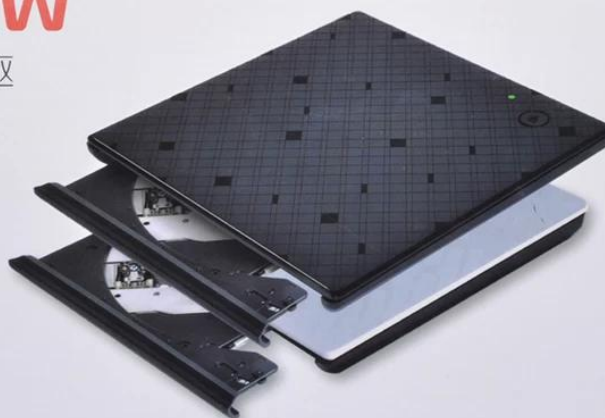

ECD919-C Type-C External DVDRW With Inductive Touch Switch

- 1)Material of enclosure: ABS plastic
- 2)Optional colours: Black and white
- 3)Size:148.5*150.5*15MM
- 4)Weight:372g
- 5)Can be assemble the 9.5MM DVDRW/DVDRW/Combo/CDROM
- 6)Support Windows7/8, Linux , Mac 10 OS
- 7)Support 1.5 Gbps SATA interface standard, I support the highest 3.0 Gbps SATA - II interface standards
- 8)Support sleep mode to save power
- 9)Without driver, plug and play, support hot plug
- 10)USB3.0 transfer Standard, backward compatible with USB2.0 and steady Data transmission speed.
- 13)Adopt INIC3609 program.
- 14)Built-in new standard 9.5 mm , 2 MB cassette mechanism.
- 15)With RoHS, CE certification.

PORTABLE MOBILE EXTERNAL

DVD-RW

便携式移动光驱

- 支持即插即用。
- 触控一键弹出功能。
- LED电源/读写指示灯功能。
- 数据线采用纯铜编织工艺阻抗小，屏蔽强，数据传输更稳定。