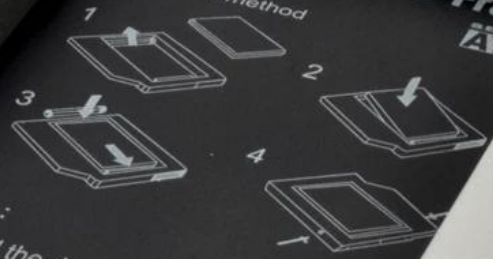

**HD9503-SS 9.5mm SATA 2.5-inch 2nd HDD Caddy.****Height**□9.5mm**Interface:**SATA(ODD)-SATA(HDD)**Bezel:**can meet the original**Size(L\*W\*H):**129\*128\*9.5mm Same as the common optical driver**Hard Drive Size:**2.5-inch**HDD support:**2.5-inch notebook hard drive with SATA or SATA2**Features:**High quality stainless steel, difficult deformation, not easy damaged, high-quality PCB board, fast speed and stability transmission**Compatible Model:****-ACER** (3002,3201.3202.3203...)**-ASUS** (Supports may models likeM5, W5, 3series,U5.U5F.W5.M5.M5200.V6.3 series...)**-HP** (6230, 6220)**-FUJITSU** (Supports most models likeT70, T50, P7010 ...)**-APPLE**□New models of Apple MacBook/ MACBOOK PRO466/470/985/991/990 and the latest 371 373 374 almost all the models after 466

Other models as long as the drive and bracket look like consistently can be used to.

**Laptop 2nd HDD Frame**  
SERIAL ATA

Installation method

**Note:**

To avoid the damage, pls don't squeeze the HDD when make the installation