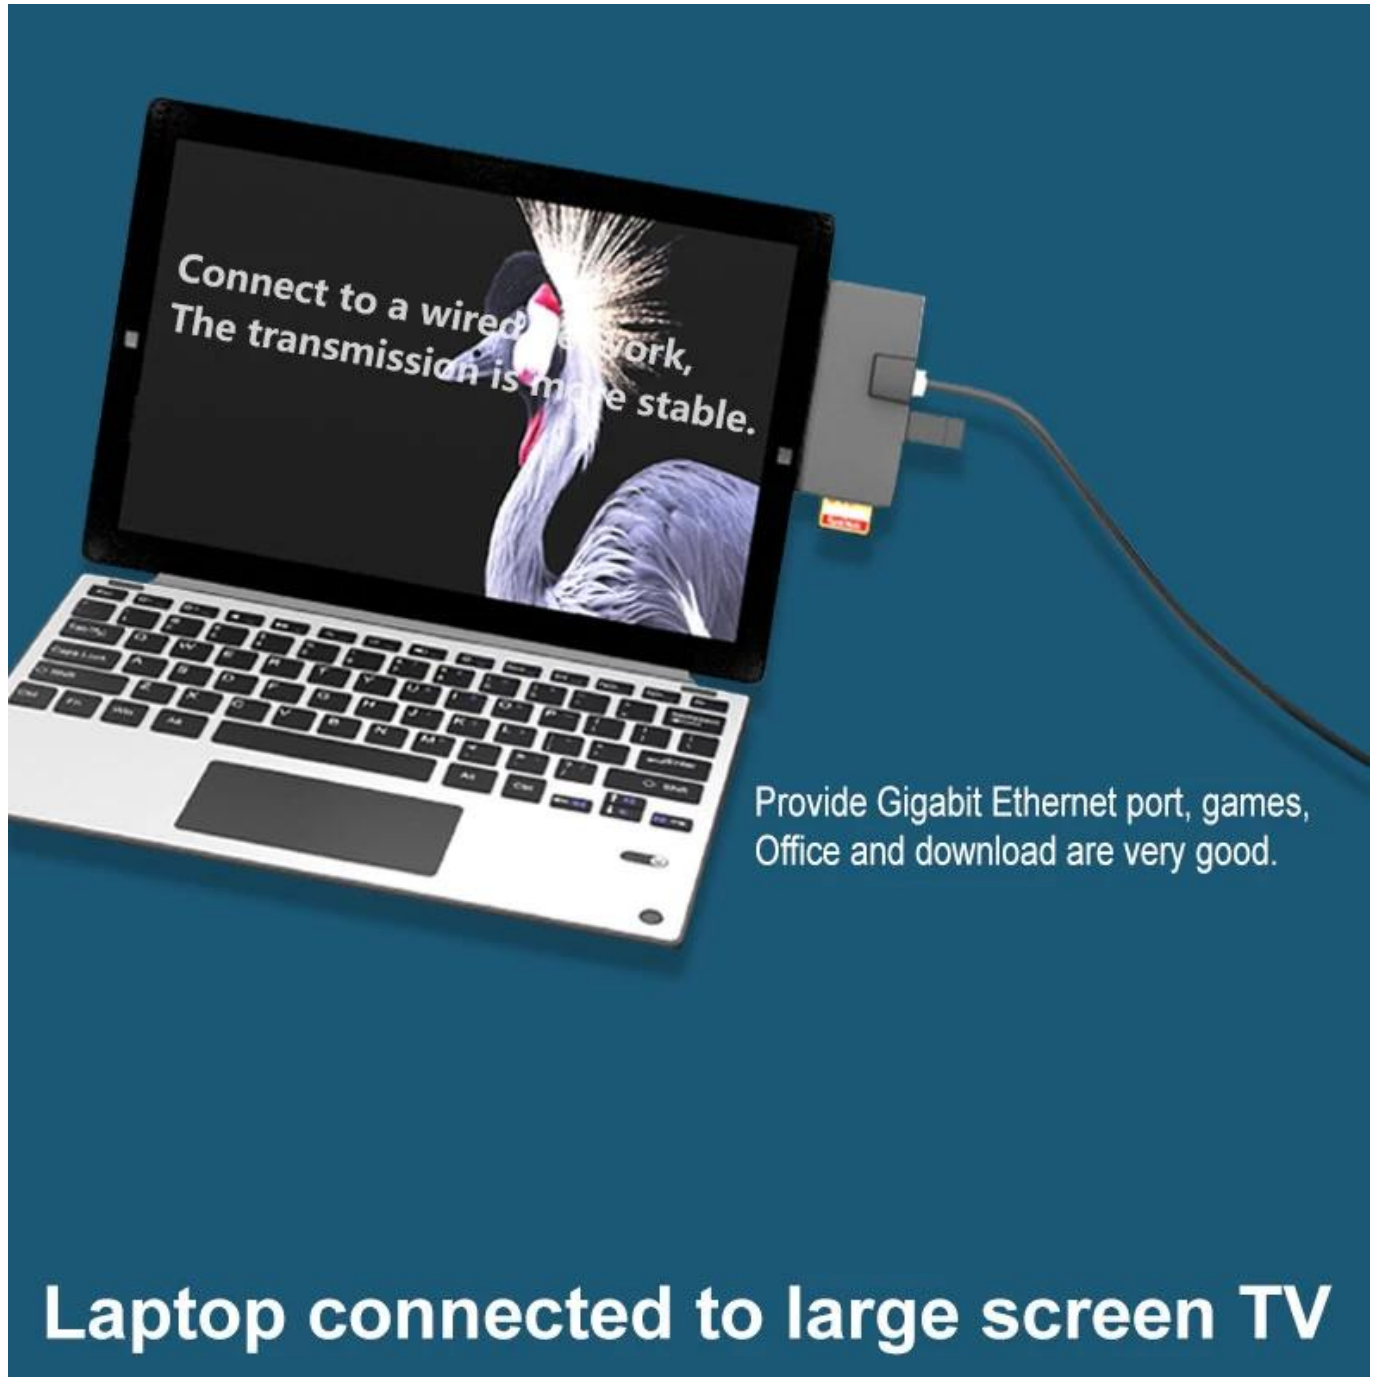

Model Number: ES-SUR768 SD001

Application: For Surface Pro

Products Status: Stock

Laptop Connecting Interface: USB3.0 & Mini DP

Ports: 5-8

Product name: 6 in 1 USB Hub Docking with Ethernet

Color: Gray

# Multifunctional docking station

## Connect multiple devices multi-function conversion

- Gigabit Ethernet port
- USB3.0
- TF/SD card slot
- HDMI interface

Provide Gigabit Ethernet port, games, Office and download are very good.

**Laptop connected to large screen TV**

The HDMI interface is only for your convenient connection, high resolution, 4k picture quality.  
With it, you no longer have to worry about small screens and see more details clearly.  
Let us experience the visual feast brought by the big screen together.