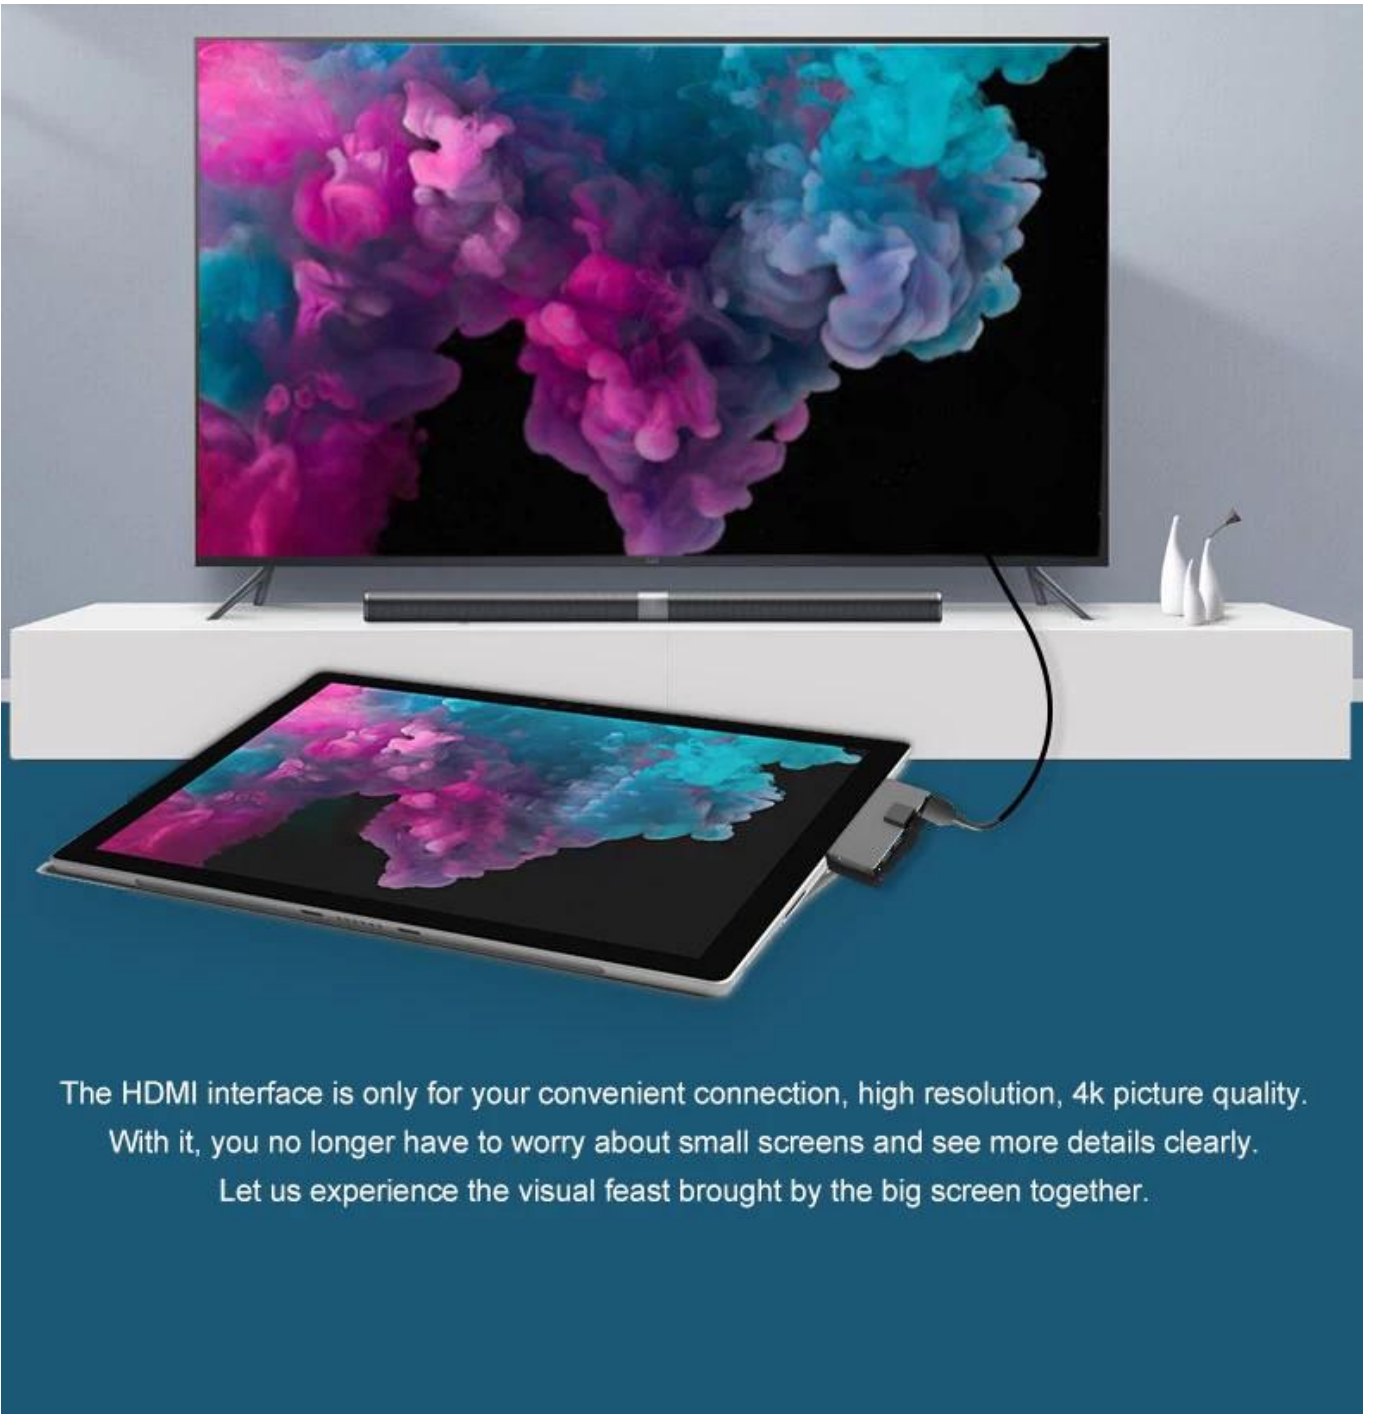

Model Number: ES-SUR768 SD001

Application: For Surface Pro

Products Status: Stock

Laptop Connecting Interface: USB3.0 & Mini DP

Ports: 5-8

Product name: 6 in 1 USB Hub Docking with Ethernet

Color: Gray

# Multifunctional docking station

## Connect multiple devices multi-function conversion

- Gigabit Ethernet port
- USB3.0
- TF/SD card slot
- HDMI interface

Provide Gigabit Ethernet port, games, Office and download are very good.

**Laptop connected to large screen TV**

The HDMI interface is only for your convenient connection, high resolution, 4k picture quality.  
With it, you no longer have to worry about small screens and see more details clearly.  
Let us experience the visual feast brought by the big screen together.