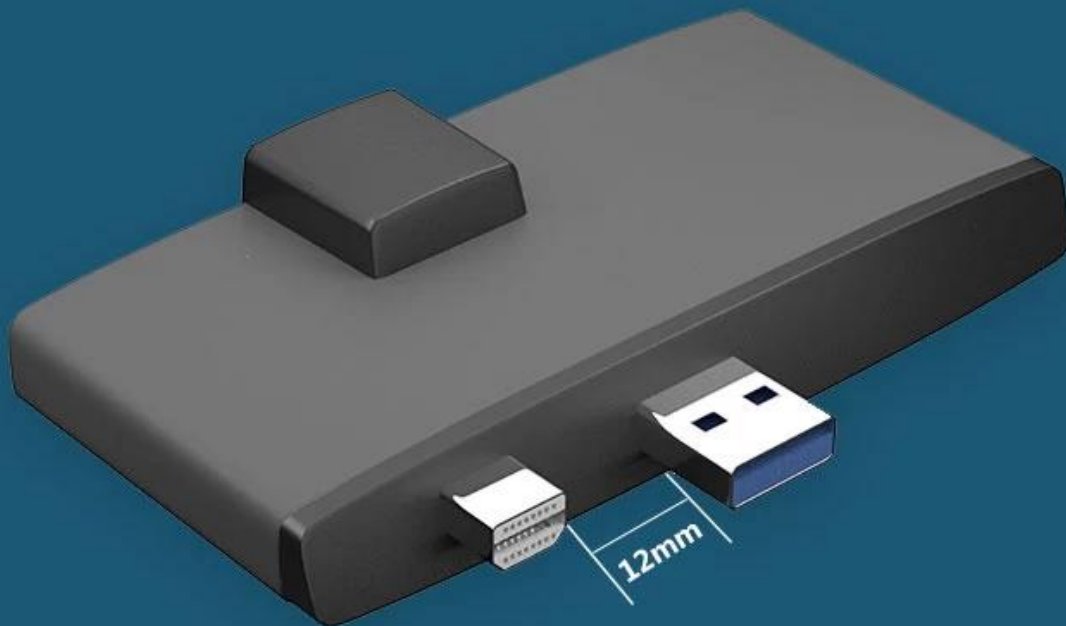

Sur768 (pro3/pro4/pro5)

USB-Female

miniDP

pro5 12.0mm
pro4 12.7mm
pro3 13.3mm