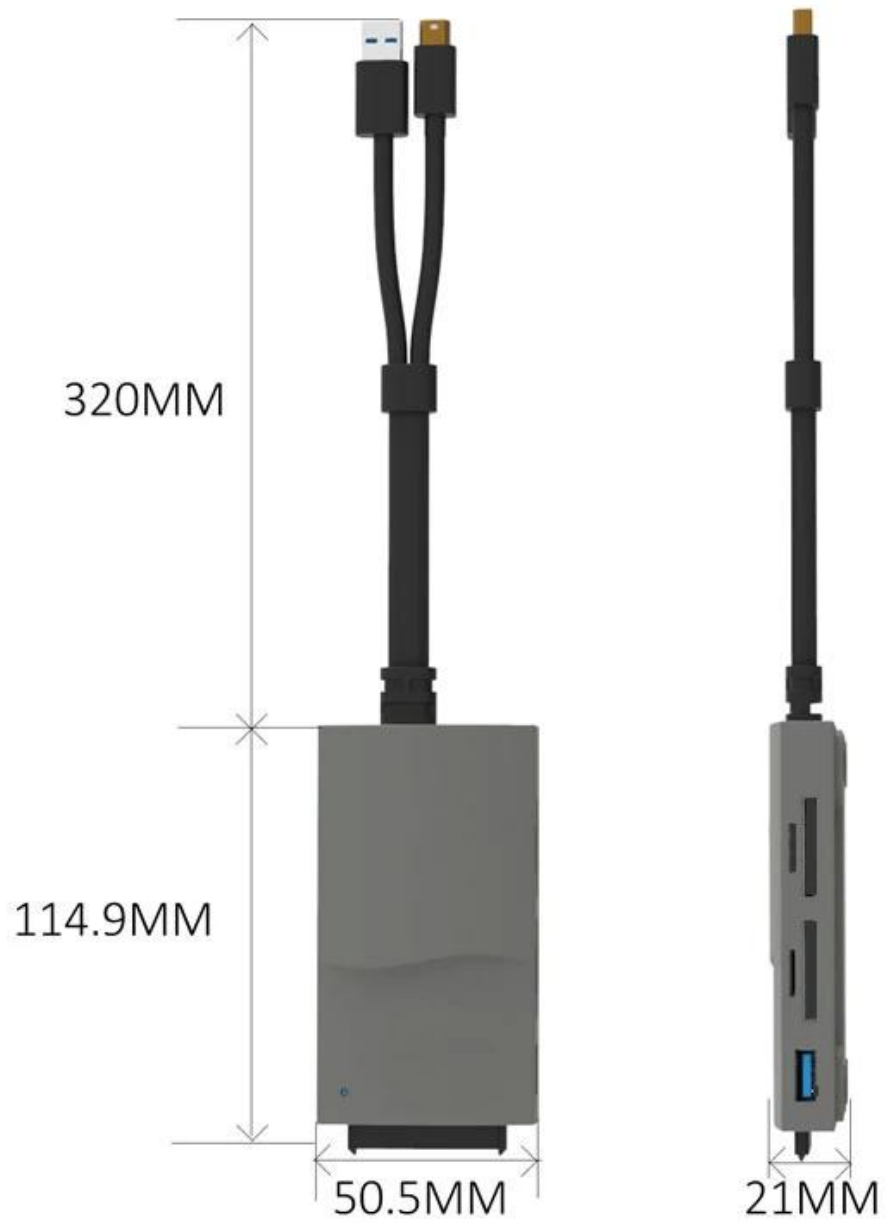

# Type-c DP

Type-c interface power can reach 100w  
Data transmission can reach 10GBPS

Model: SUR668    Material: ABS    Color: Gray    Weight: 60G