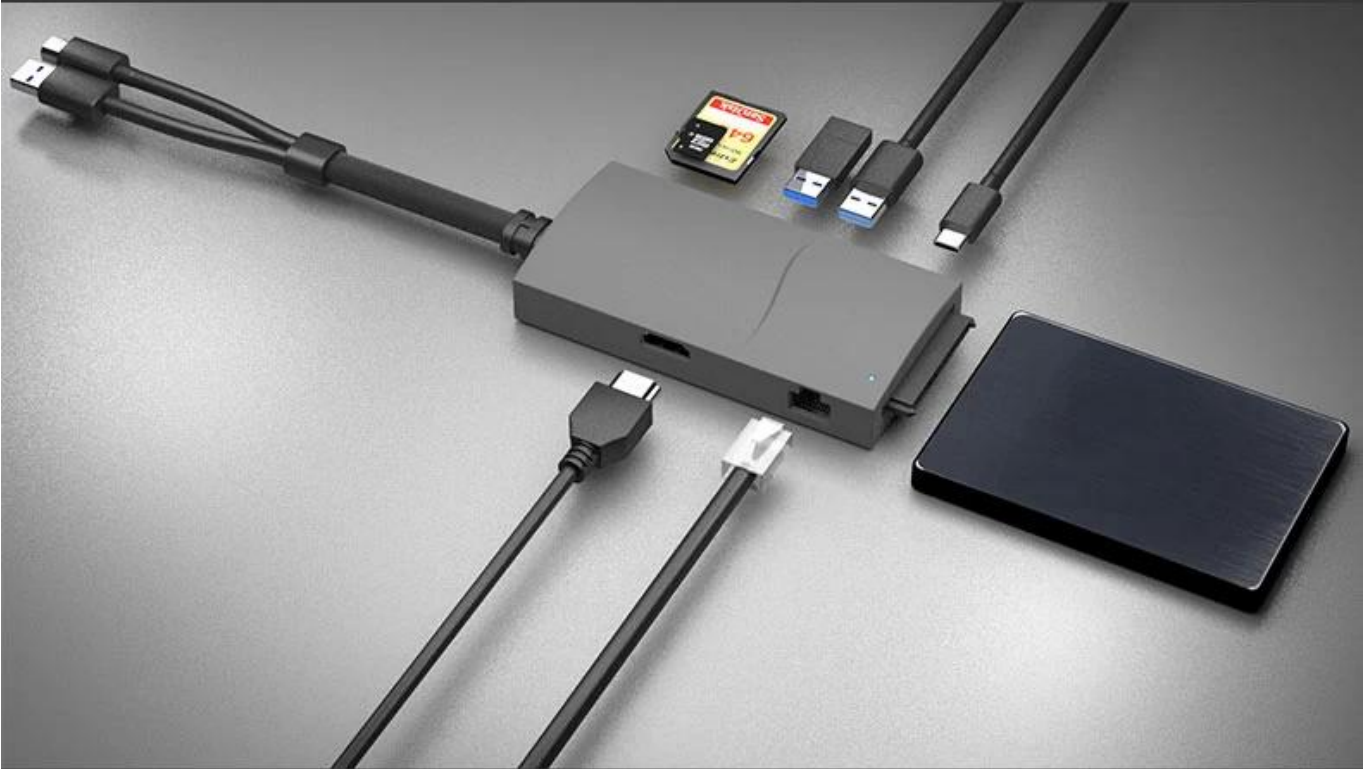

# Multifunctional docking station

Smart chip signal conversion is more stable

# Connect multiple devices

- TF/SD Card slot
- USB 3.0
- HDMI
- SATA
- GIGALAN
- Typec Data

## Connect to a wired network

Stable and efficient, Gigabit network port, office,  
Games, videos, unblocked

# Type-c DP

Type-c interface power can reach 100w  
Data transmission can reach 10GBPS

Model: SUR668    Material: ABS    Color: Gray    Weight: 60G