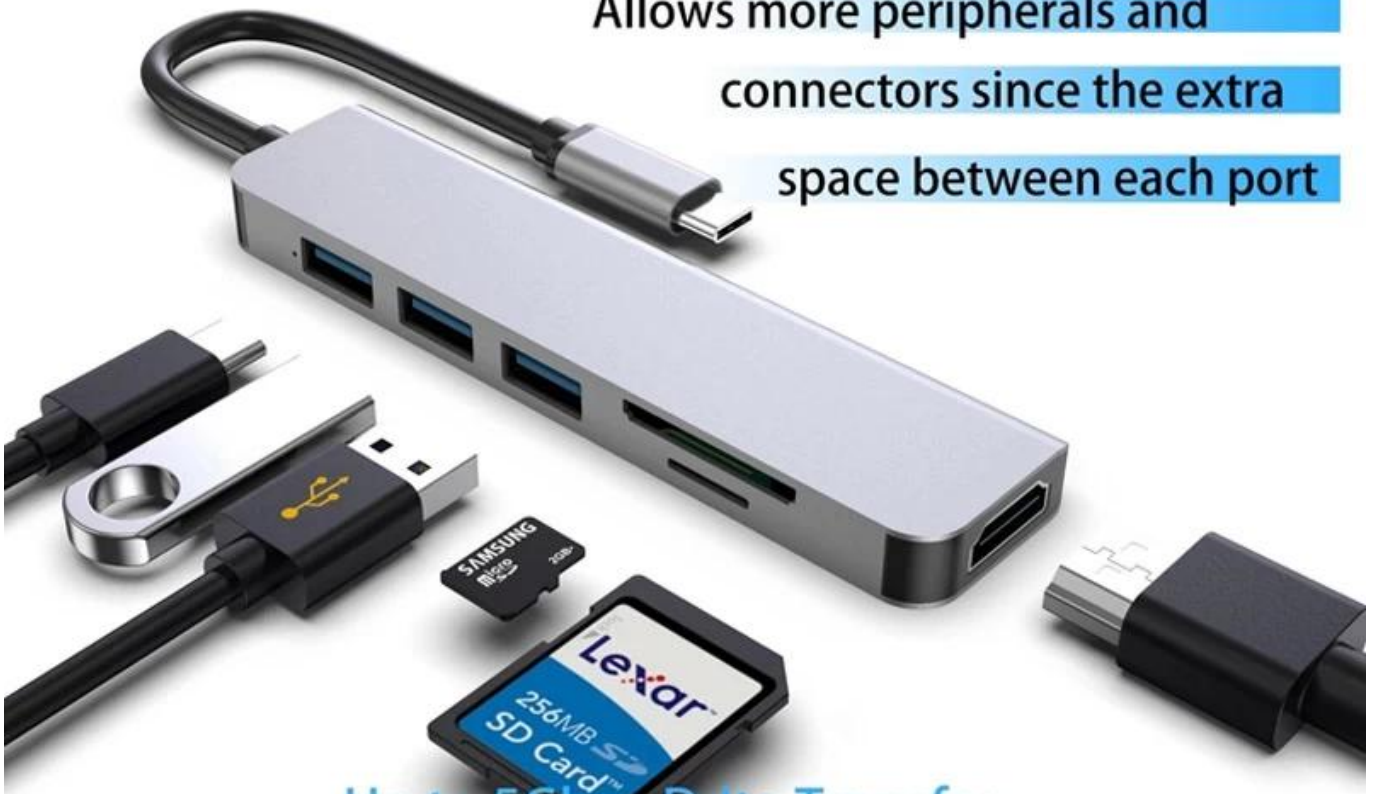

1. USB3.0: 5Gbps, 3 USB 3.0 ports for data syncing.
2. SD &TF: Support 2 cards reading simultaneously
- 3.HDMI : Max 4K UHD 3840*2160@30HZ
4. Neutral Color: Grey+Black cable
5. Material: Auminum alloy case

More Space ,More Application

Allows more peripherals and connectors since the extra space between each port

Up to 5Gbps Data Transfer

10X faster than USB2.0

USB

USB3.0

5Gbps

SD 3.0
Speed

4K HDMI

TF 3.0
Speed

3*USB 3.0
5Gbps

6-in-1 Hub

Multiply your Type-C port with this HUB

Easy to Carry

Portable, Slim and Compact

■ millimeter

SD/Micro SD Card Reader

Support to read at the same time