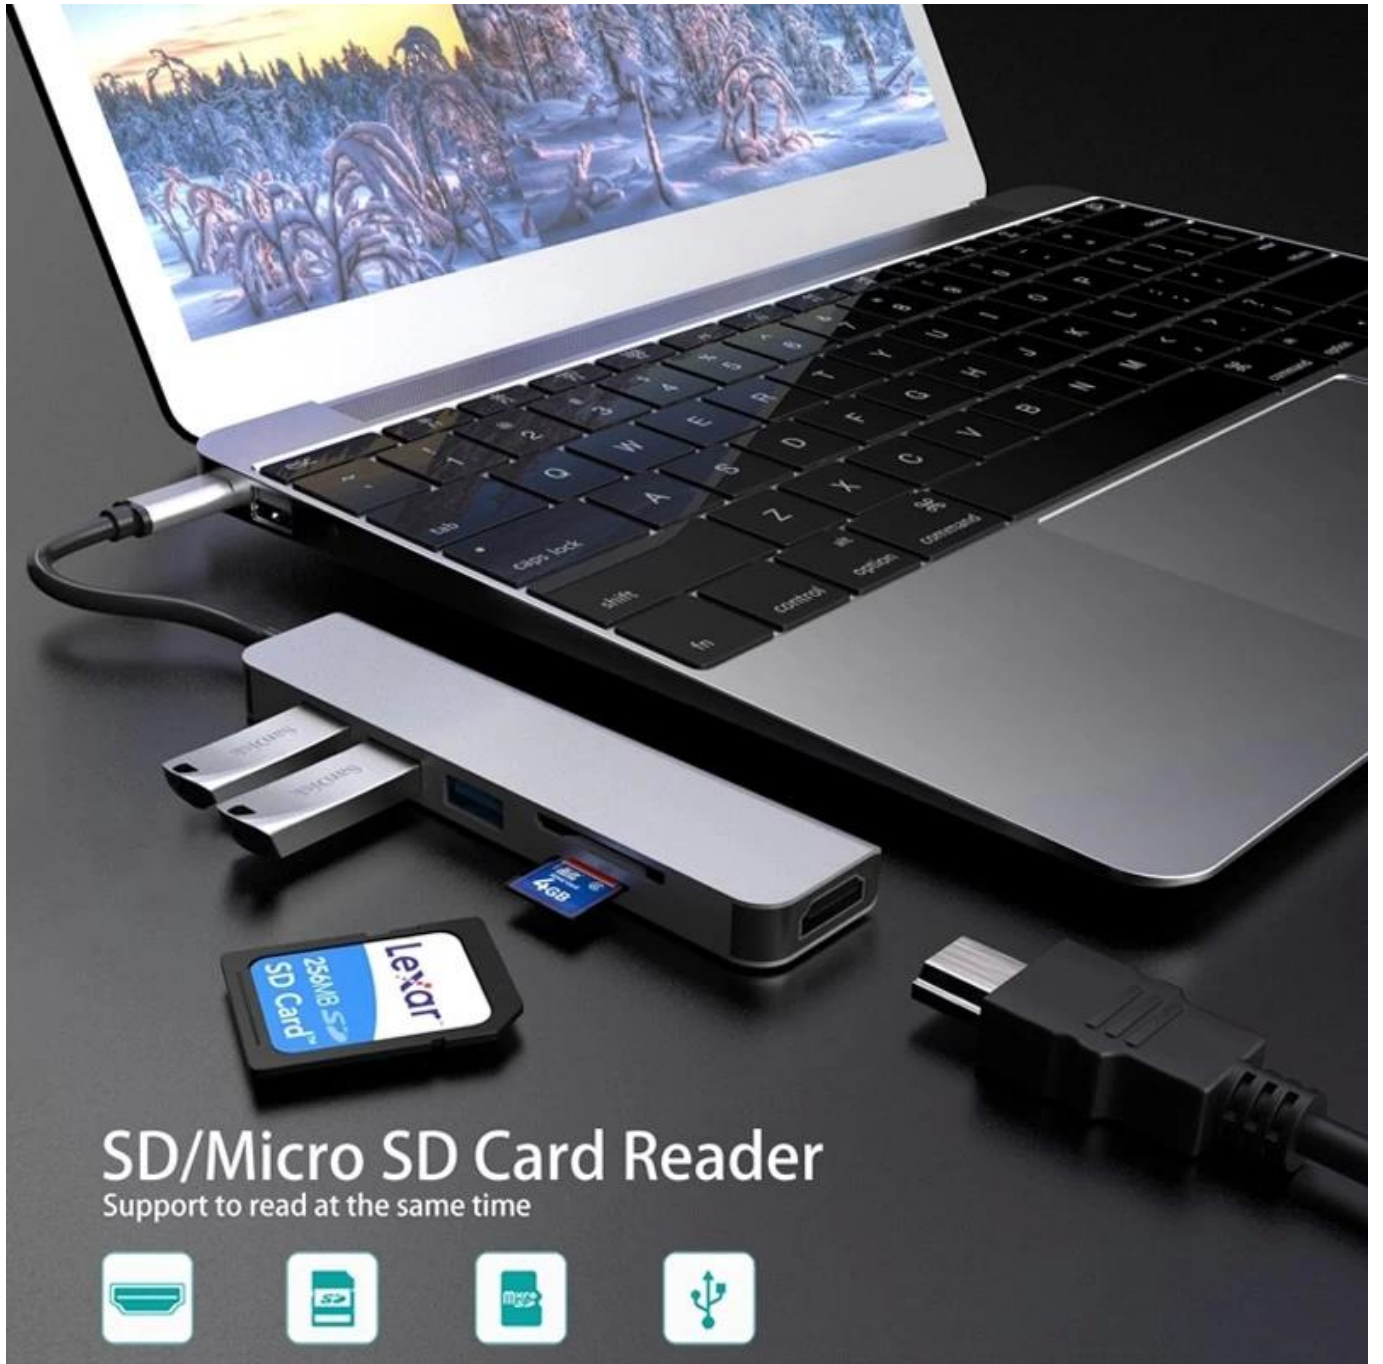

1. USB3.0: 5Gbps, 3 USB 3.0 ports for data syncing.
2. SD &TF: Support 2 cards reading simultaneously
- 3.HDMI : Max 4K UHD 3840*2160@30HZ
4. Neutral Color: Grey+Black cable
5. Material: Auminum alloy case

4K HDMI

TF 3.0
Speed

3*USB 3.0
5Gbps

6-in-1 Hub

Multiply your Type-C port with this HUB

Easy to Carry

Portable, Slim and Compact

■ millimeter