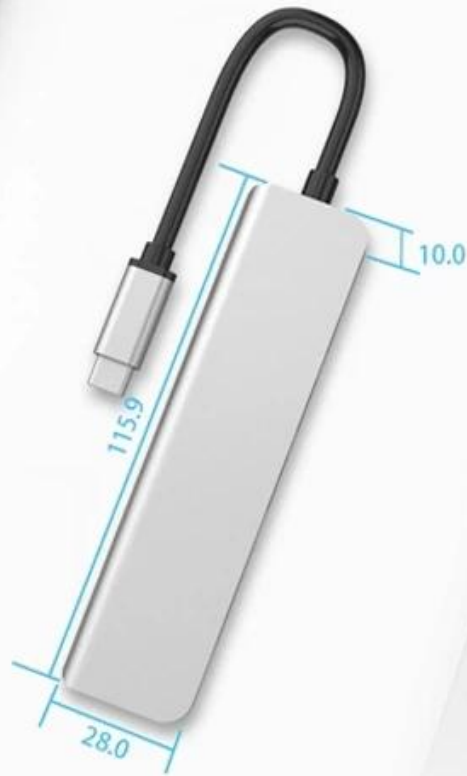

More Space ,More Application

Allows more peripherals and connectors since the extra space between each port

Up to 5Gbps Data Transfer

10X faster than USB2.0

USB

USB3.0

5Gbps

SD 3.0
Speed

4K HDMI

TF 3.0
Speed

3*USB 3.0
5Gbps

6-in-1 Hub

Multiply your Type-C port with this HUB

Easy to Carry

Portable, Slim and Compact

■ millimeter