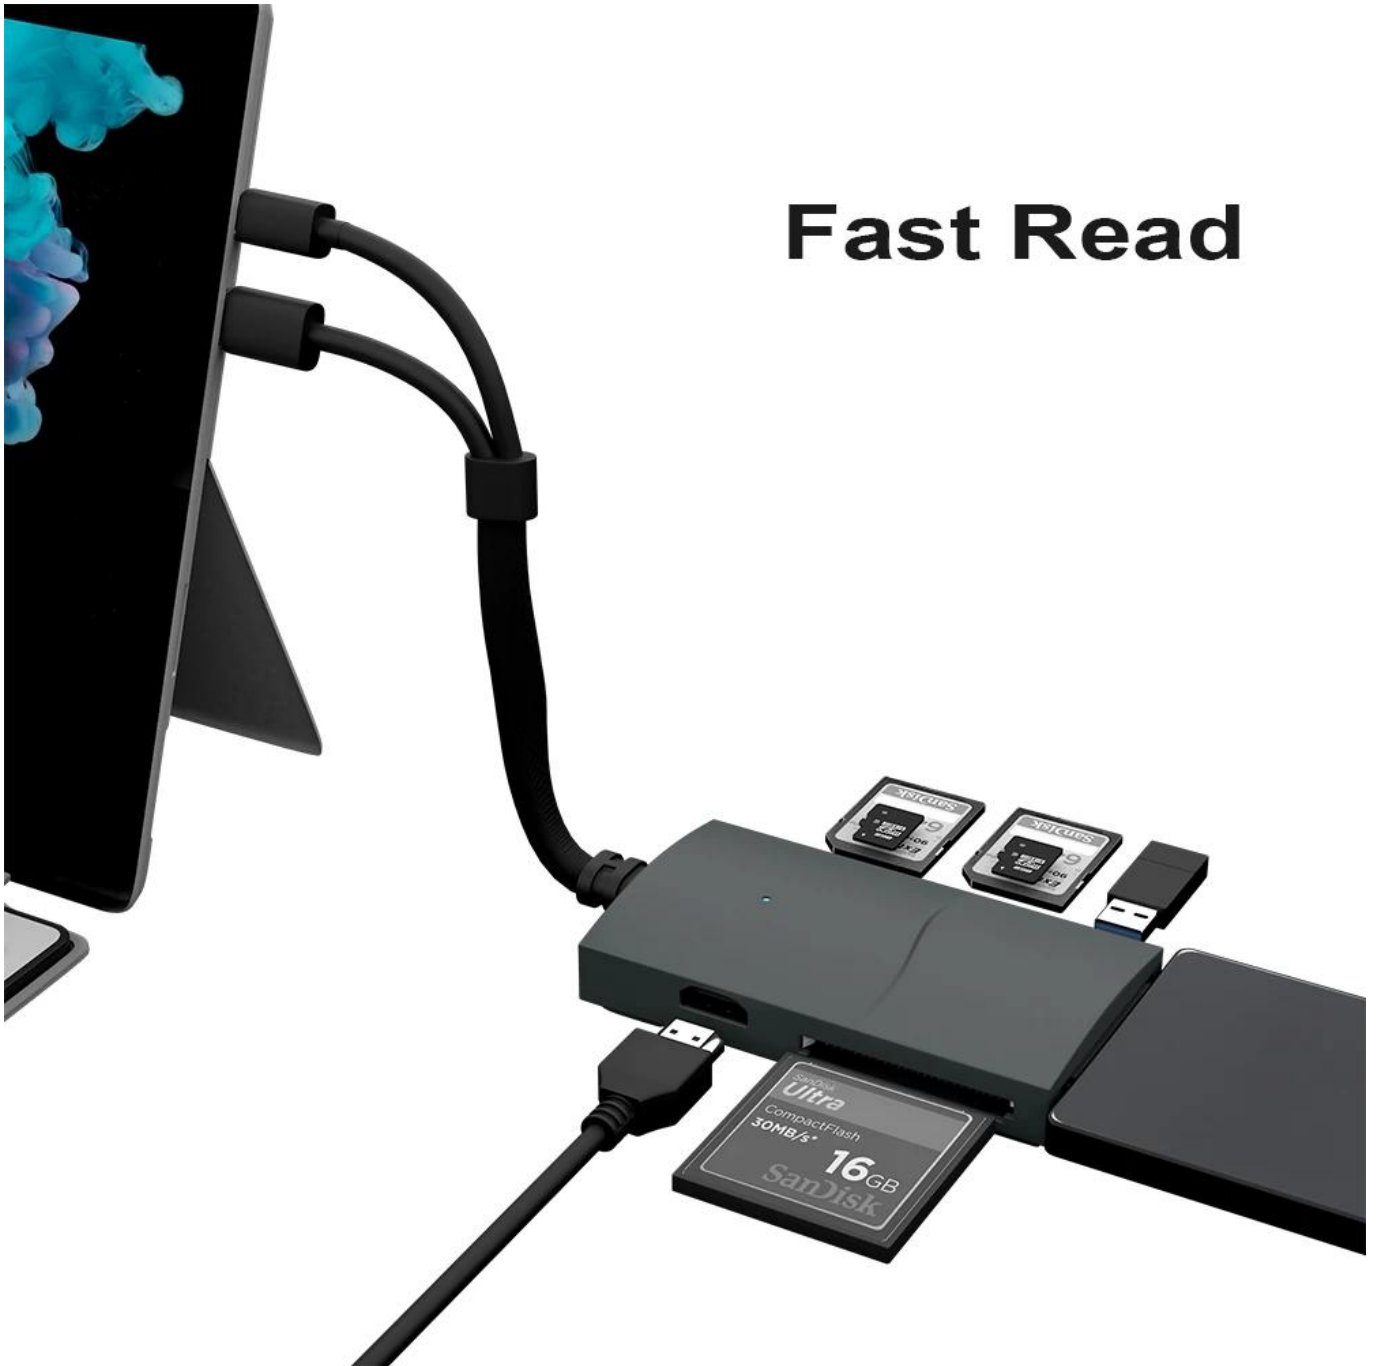

Type-C all-in-one
Multifunctional docking station

Fast Read

External mobile hard disk,
mouse, USB fan, keyboard,
printer and other USB devices.

Multiple card slots,
Can read TF/SD at the same time

Quickly read SATA

HDMI interface

Connected to the big screen

Model: SUR665 Material: ABS Color: Gray Weight: 55G

**miniDP all in one
Multifunctional docking station**