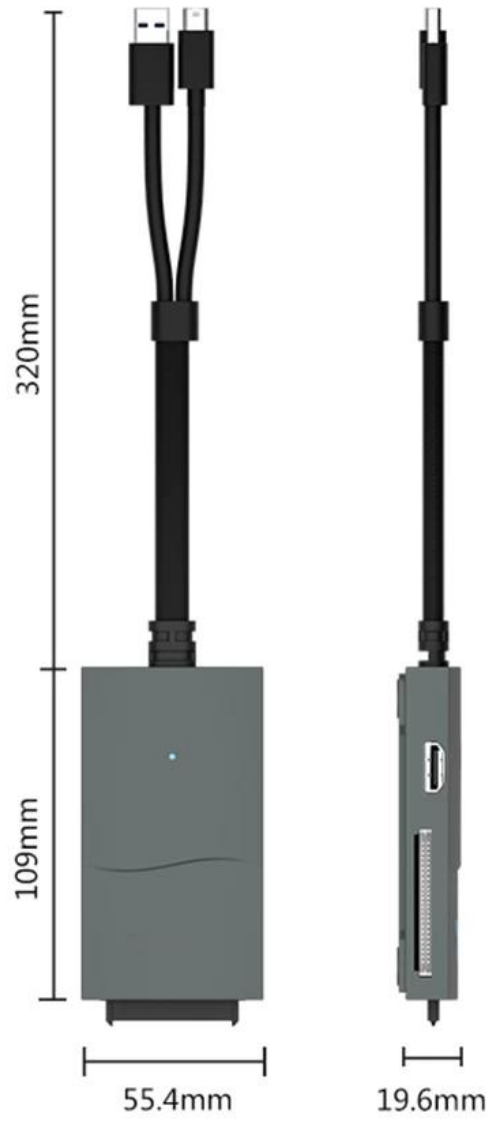

Type-C all-in-one
Multifunctional docking station

Fast Read

External mobile hard disk,
mouse, USB fan, keyboard,
printer and other USB devices.

Multiple card slots,
Can read TF/SD at the same time

Quickly read SATA

HDMI interface

Connected to the big screen

Model: SUR665 Material: ABS Color: Gray Weight: 55G

**miniDP all in one
Multifunctional docking station**