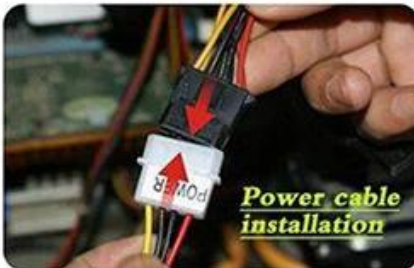

## Installation Guide

Connecting the USB3.0 20PIN to interface in motherboard

Connect the card reader USB cable to the USB port on the motherboard

Connect the compatible power connector to your fan Connector

Installation connect the SATA cable to the mainboard

Connect the 4-Pin power connect to your 4-Pin power supply connector

Connect the audio connector to the motherboard

Connect the connector labeled "CPU FAN" to the connector on the CPU Fan